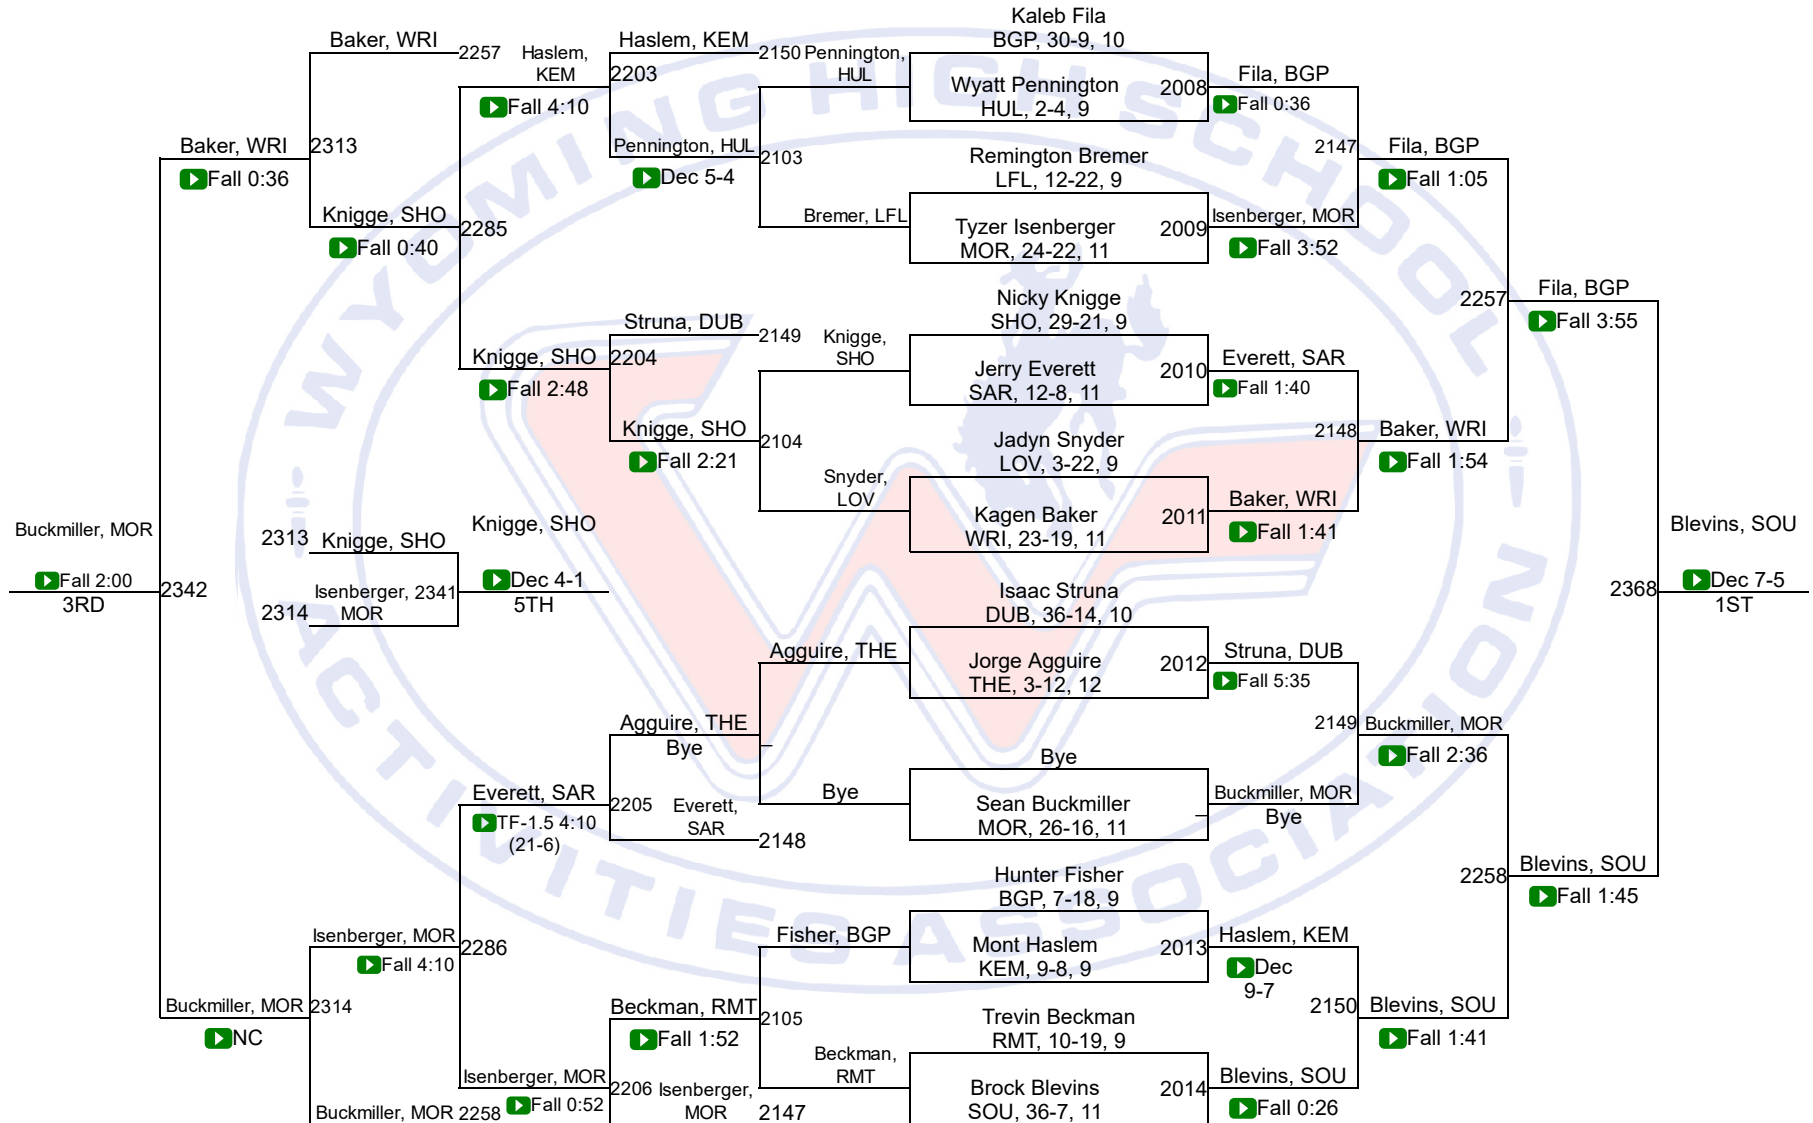

WHSAA State Championships

2A-113