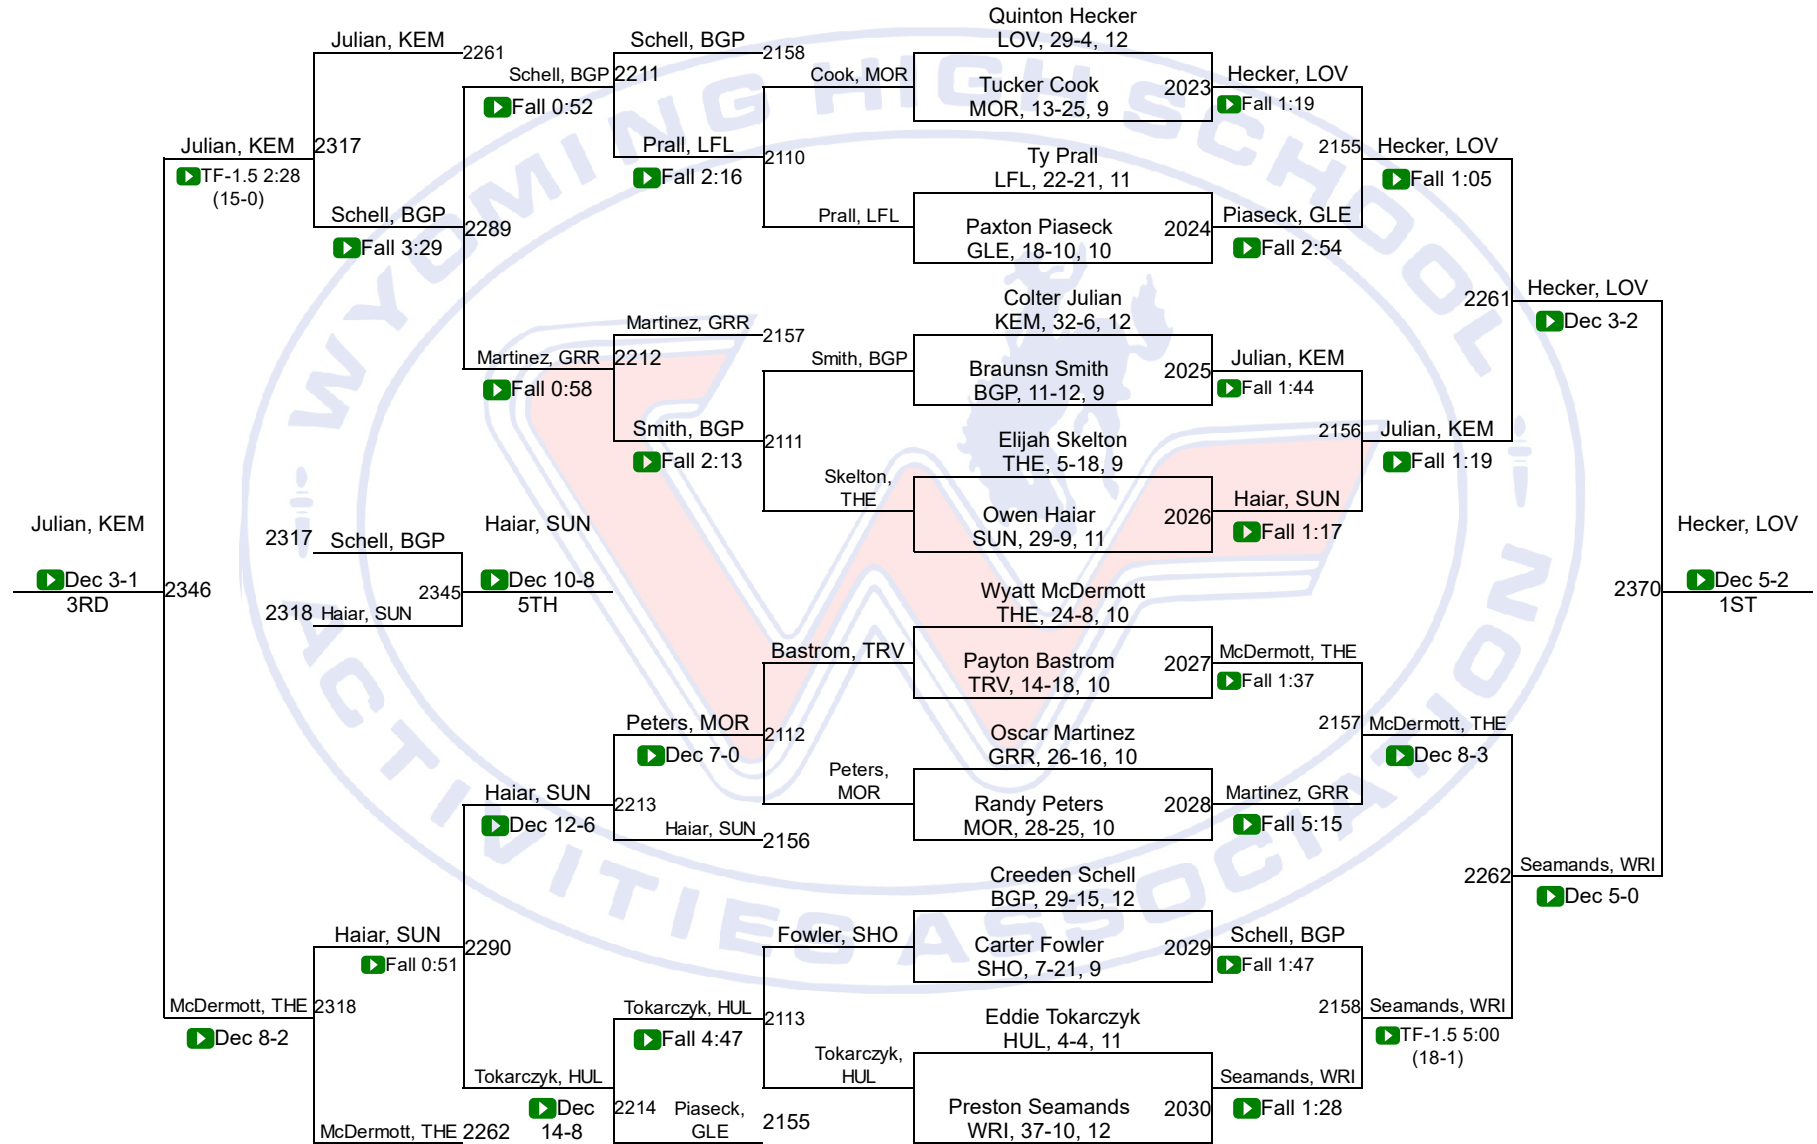

WHSAA State Championships

2A-126