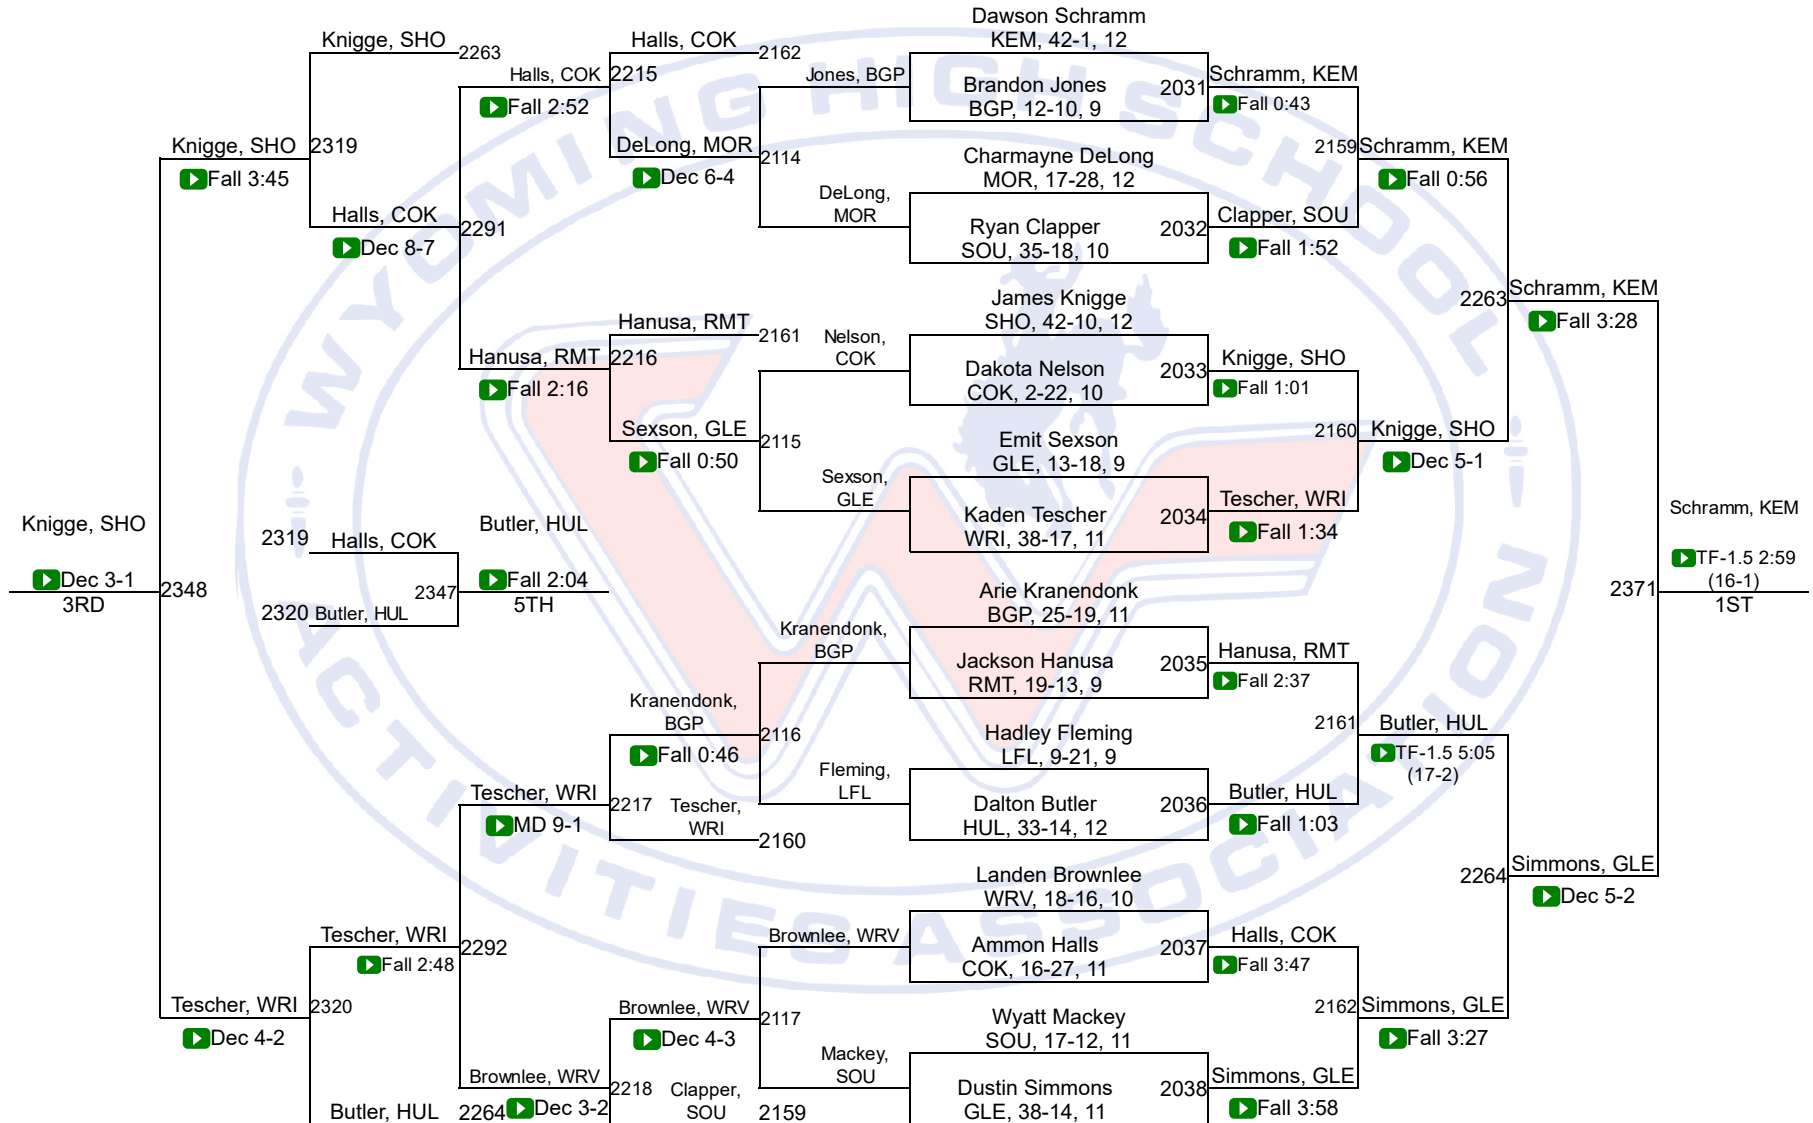

WHSAA State Championships

2A-132