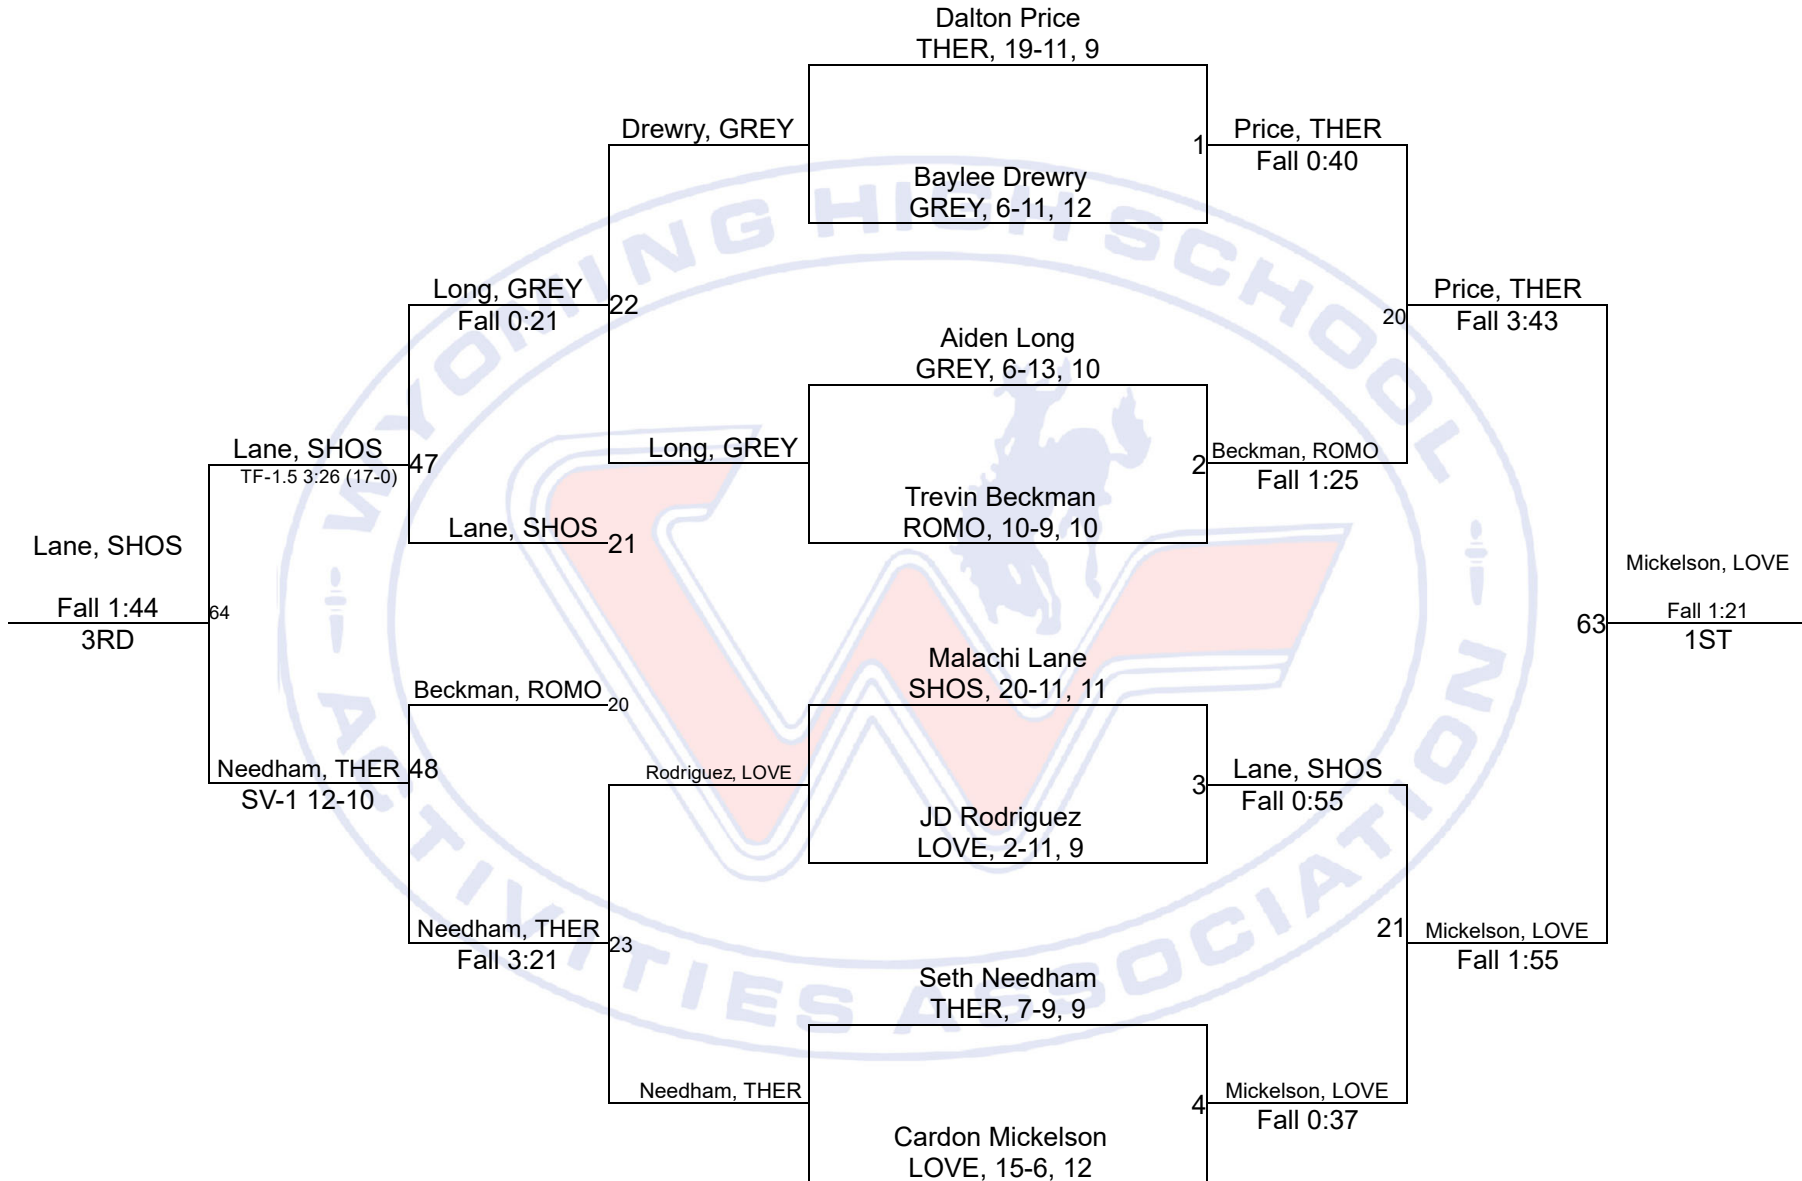

WHSAA 2A Northwest Quadrant Qualifier

120