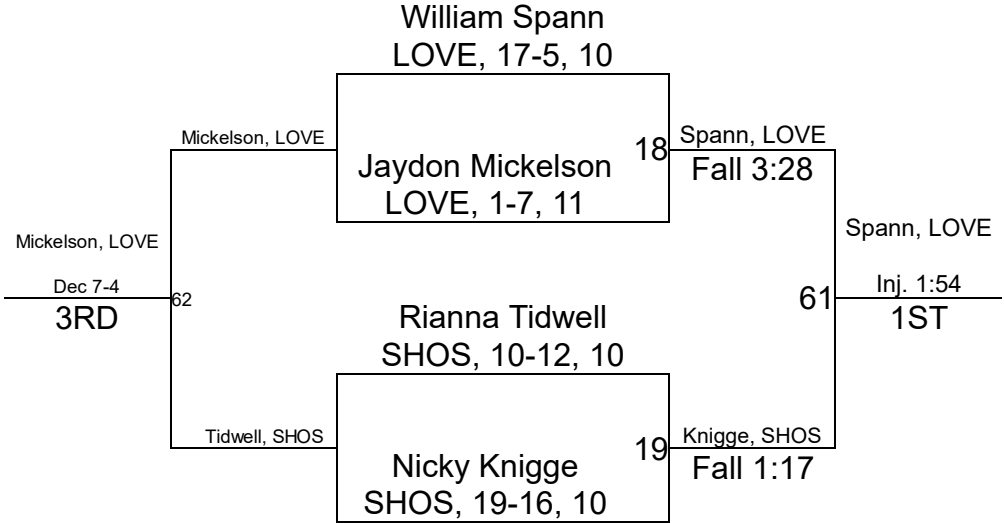

WHSAA 2A Northwest Quadrant Qualifier

113