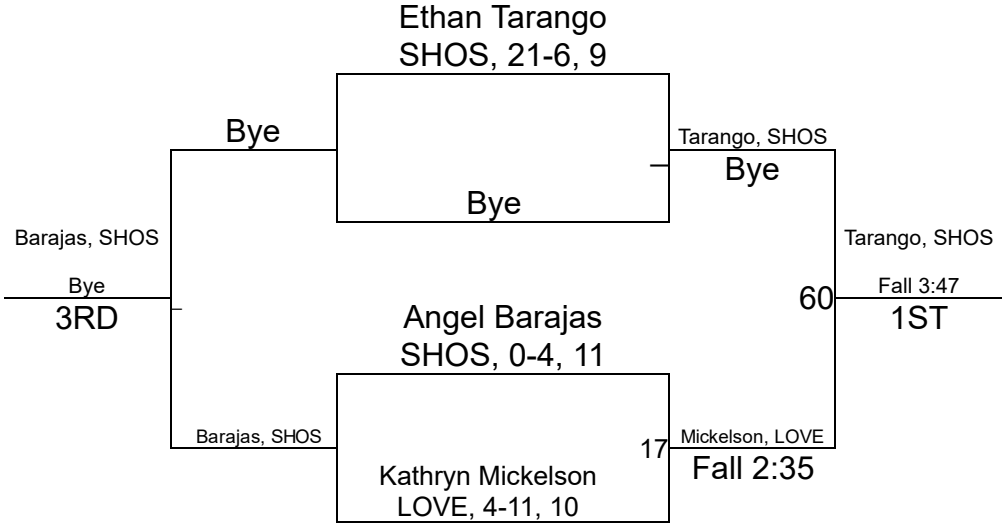

Team Scores

Printed on 05/24/2021 12:50 p.m.

Team Scores		
1	Lovell	209.0
2	Shoshoni	166.5
3	Thermopolis	125.0
4	Rocky Mountain	81.0
5	Greybull/Riverside	74.0

WHSAA 2A Northwest Quadrant Qualifier

106

WHSAA 2A Northwest Quadrant Qualifier

113

WHSAA 2A Northwest Quadrant Qualifier

120

WHSAA 2A Northwest Quadrant Qualifier

126

WHSAA 2A Northwest Quadrant Qualifier

132

WHSAA 2A Northwest Quadrant Qualifier