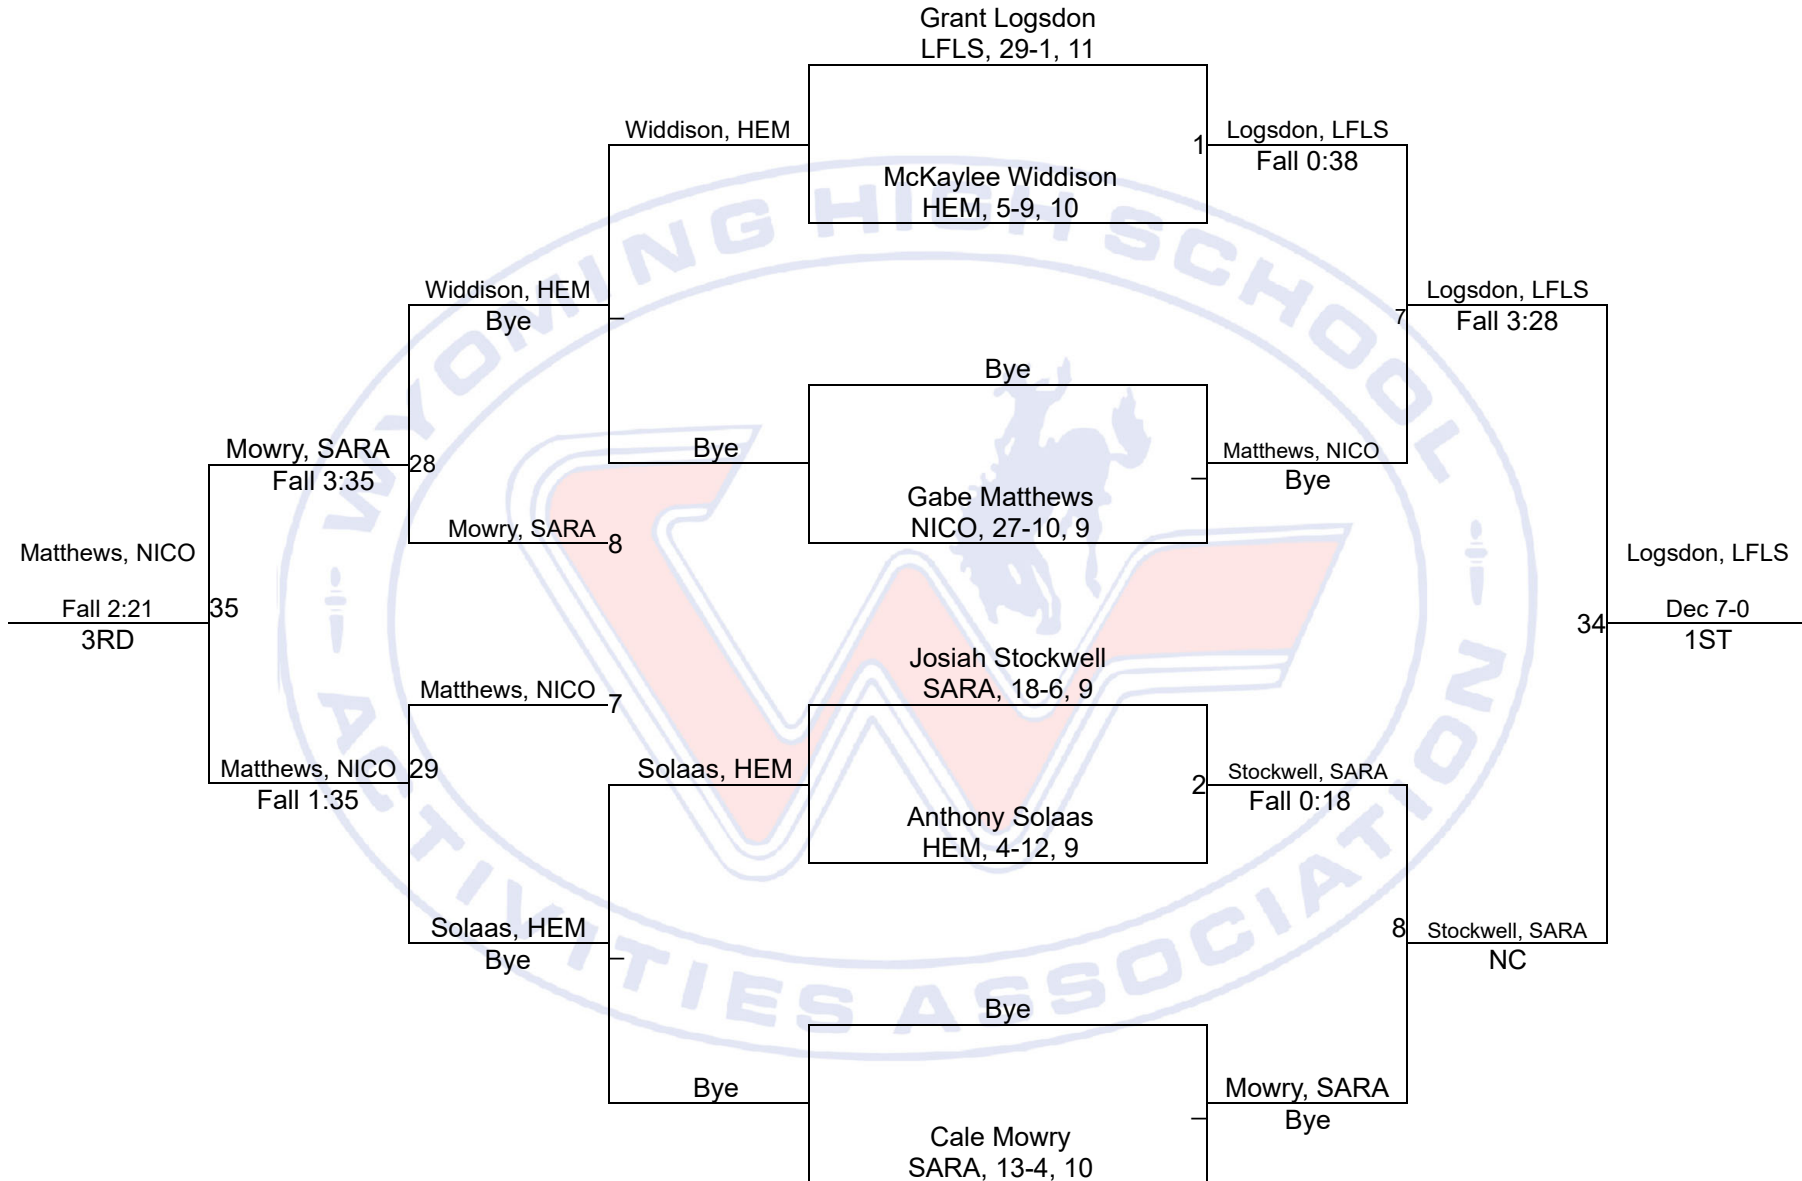

Team Scores

Printed on 05/24/2021 12:52 p.m.

Team Scores		
1	Lingle-Fort Laramie/Southeast	171.0
2	Saratoga	154.0
3	Glenrock	146.5
4	Niobrara County	95.0
5	H.e.m.	26.0

WHSAA 2A Southeast Quadrant Qualifier

106

WHSAA 2A Southeast Quadrant Qualifier

113

WHSAA 2A Southeast Quadrant Qualifier

120

WHSAA 2A Southeast Quadrant Qualifier

126

WHSAA 2A Southeast Quadrant Qualifier