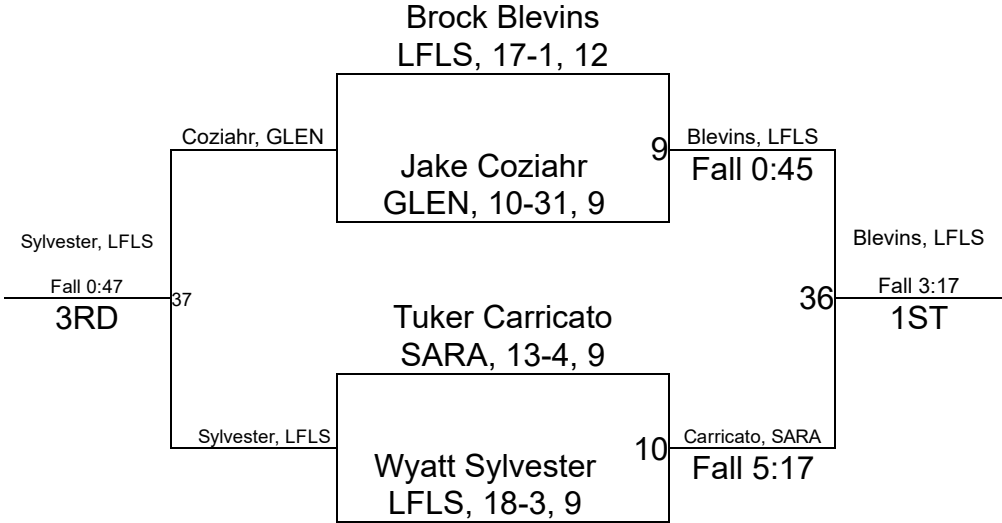

Team Scores

Printed on 05/24/2021 12:52 p.m.

Team Scores		
1	Lingle-Fort Laramie/Southeast	171.0
2	Saratoga	154.0
3	Glenrock	146.5
4	Niobrara County	95.0
5	H.e.m.	26.0

WHSAA 2A Southeast Quadrant Qualifier

106

WHSAA 2A Southeast Quadrant Qualifier

113

WHSAA 2A Southeast Quadrant Qualifier

120

WHSAA 2A Southeast Quadrant Qualifier

126

WHSAA 2A Southeast Quadrant Qualifier