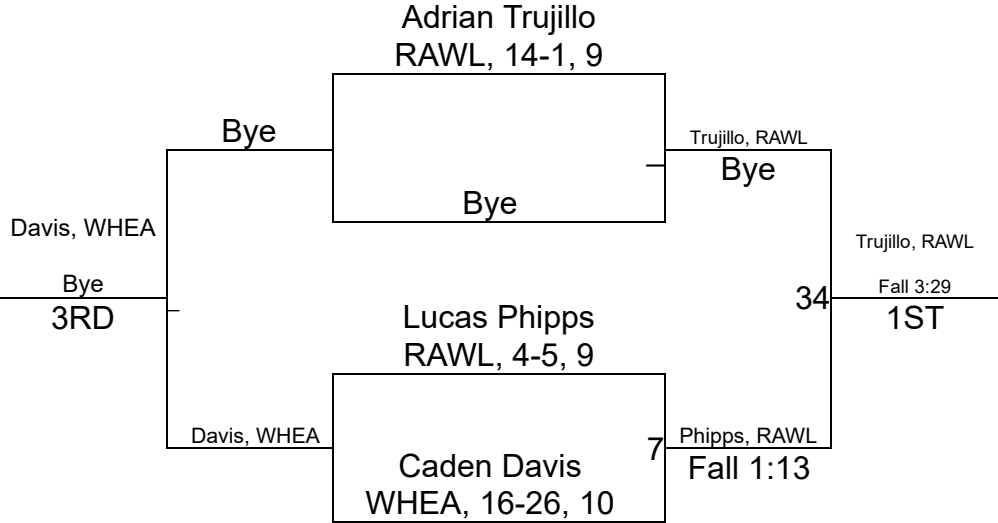

Team Scores

Printed on 05/24/2021 12:59 p.m.

Team Scores		
1	Burns/Pine Bluffs	178.0
2	Wheatland	144.0
3	Rawlins	127.0
4	Torrington	82.0

WHSAA 3A Southeast Quadrant Qualifier

106

WHSAA 3A Southeast Quadrant Qualifier