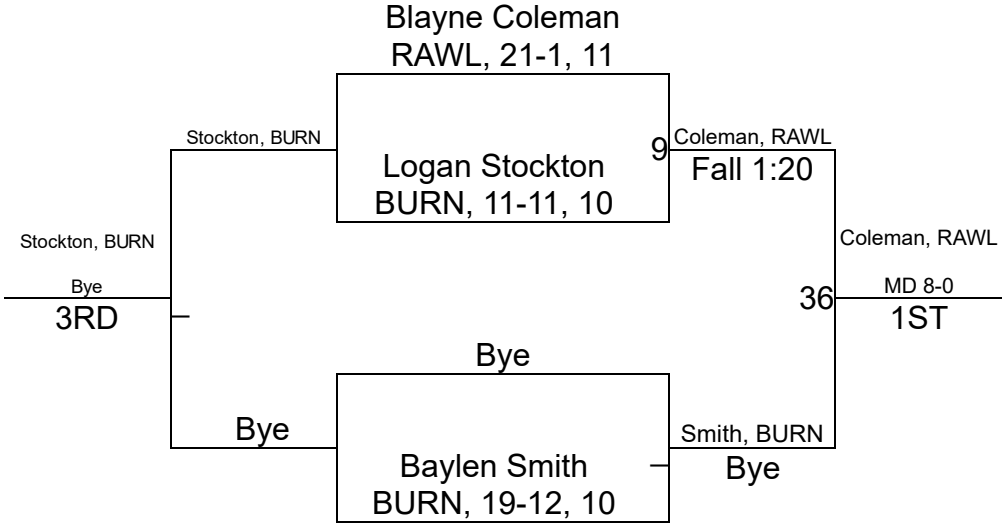

WHSAA 3A Southeast Quadrant Qualifier

120