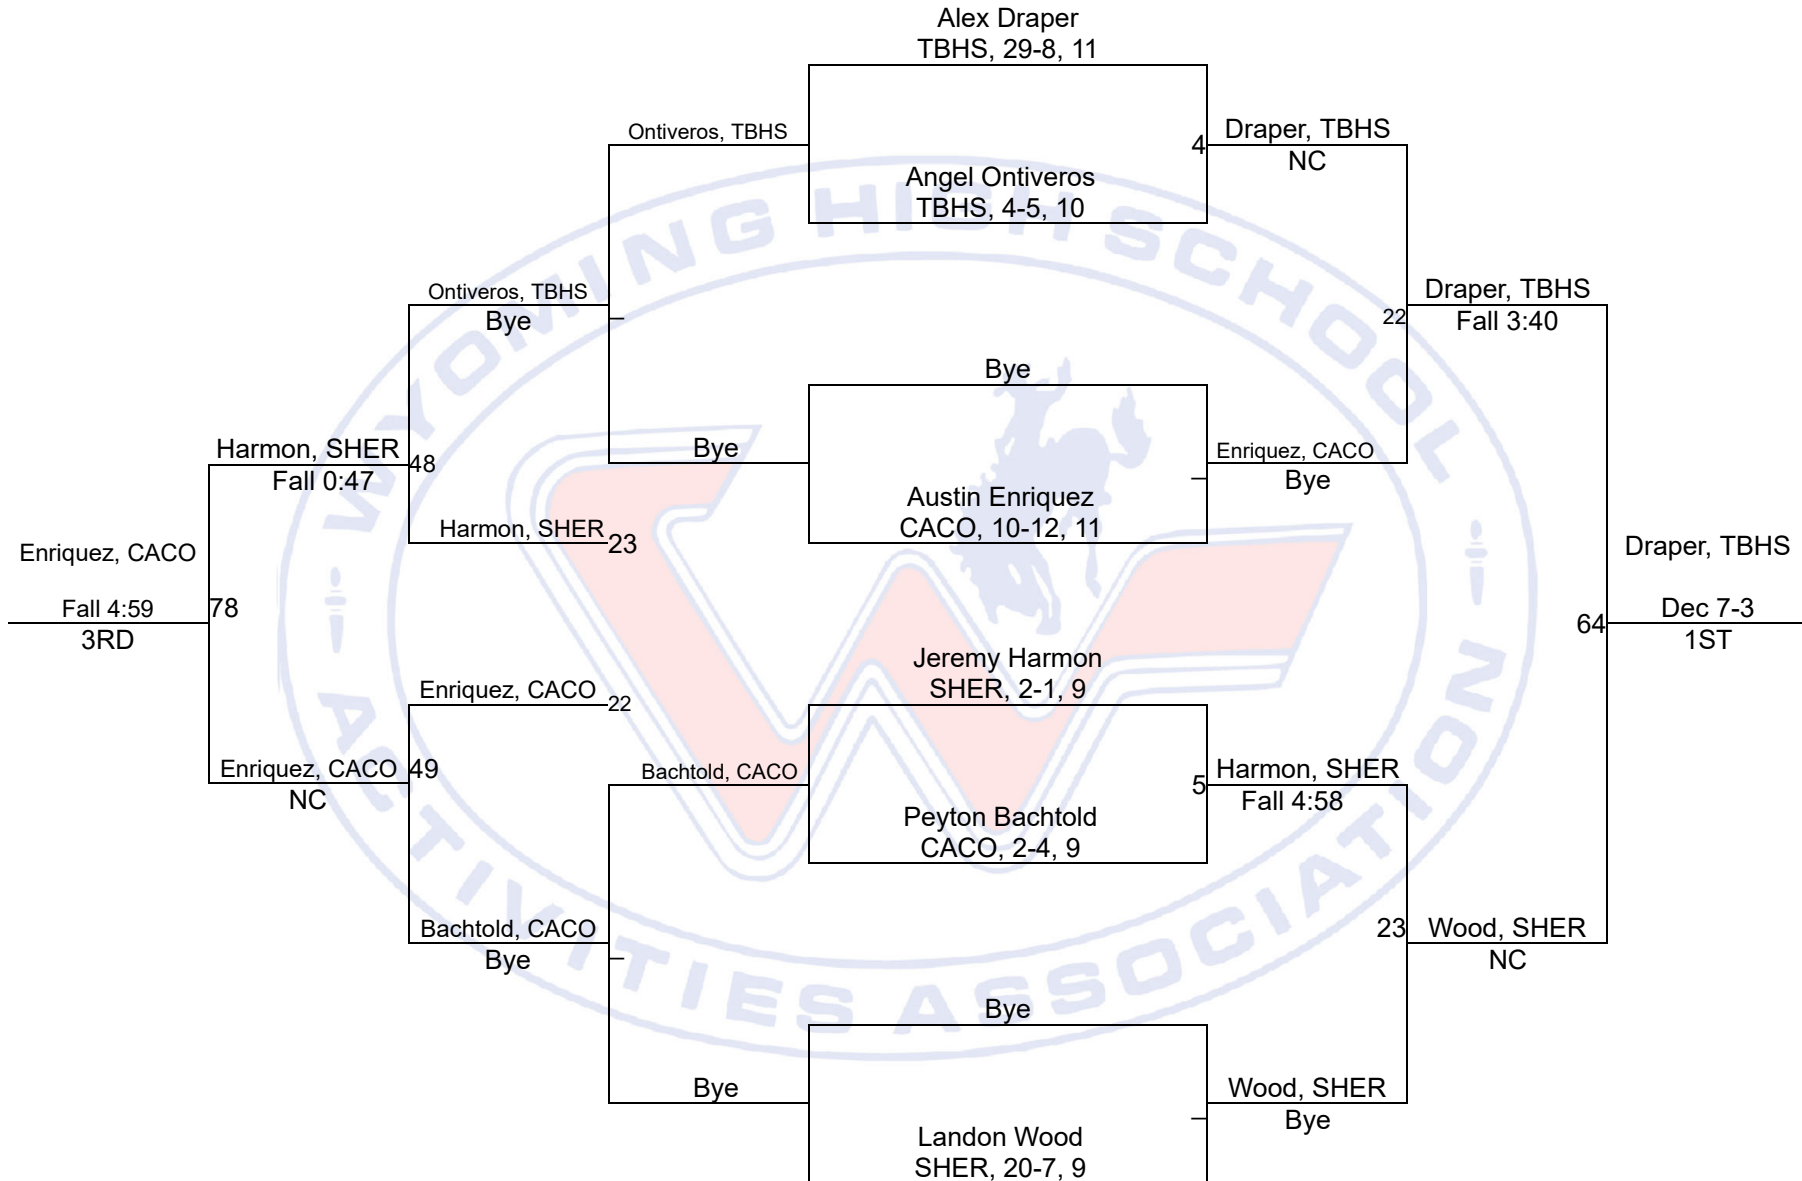

WHSAA 4A Northeast Quadrant Qualifier

120