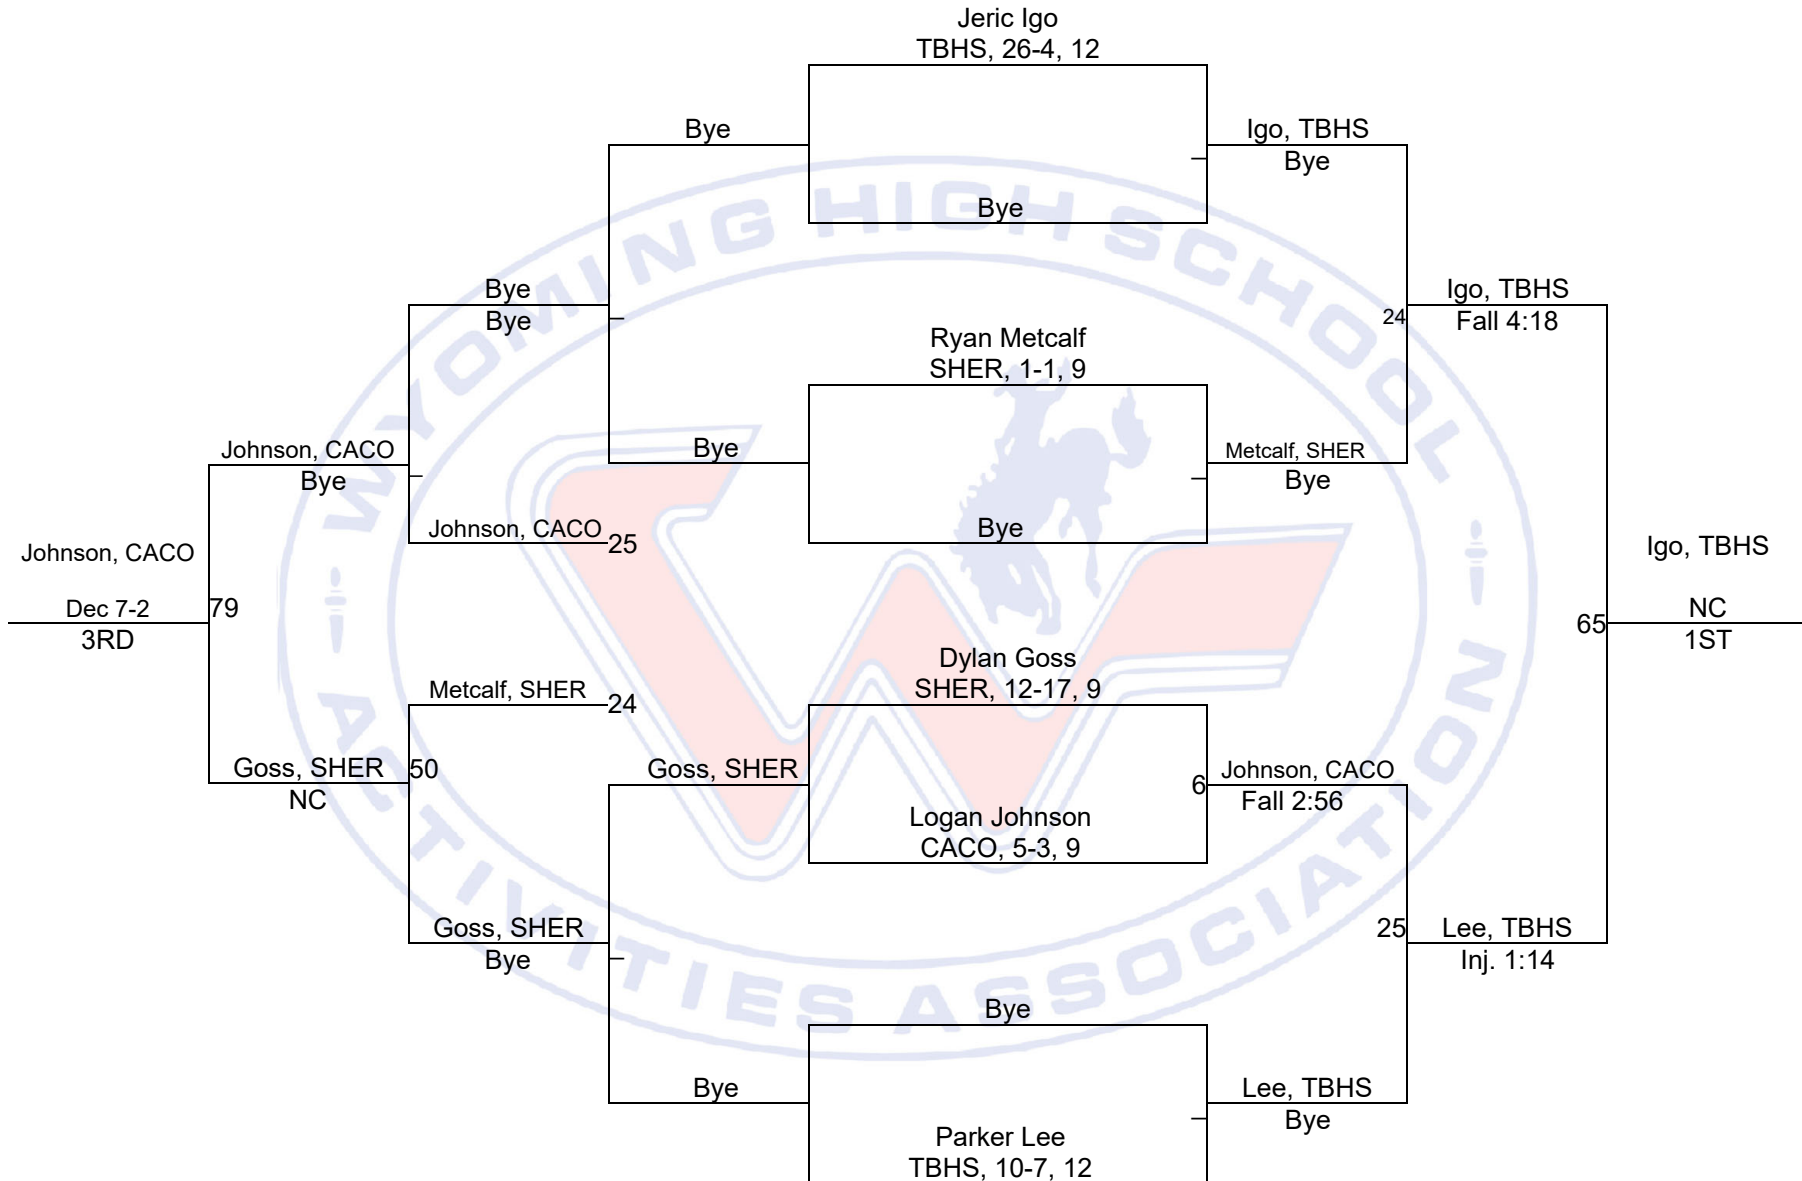

WHSAA 4A Northeast Quadrant Qualifier

126