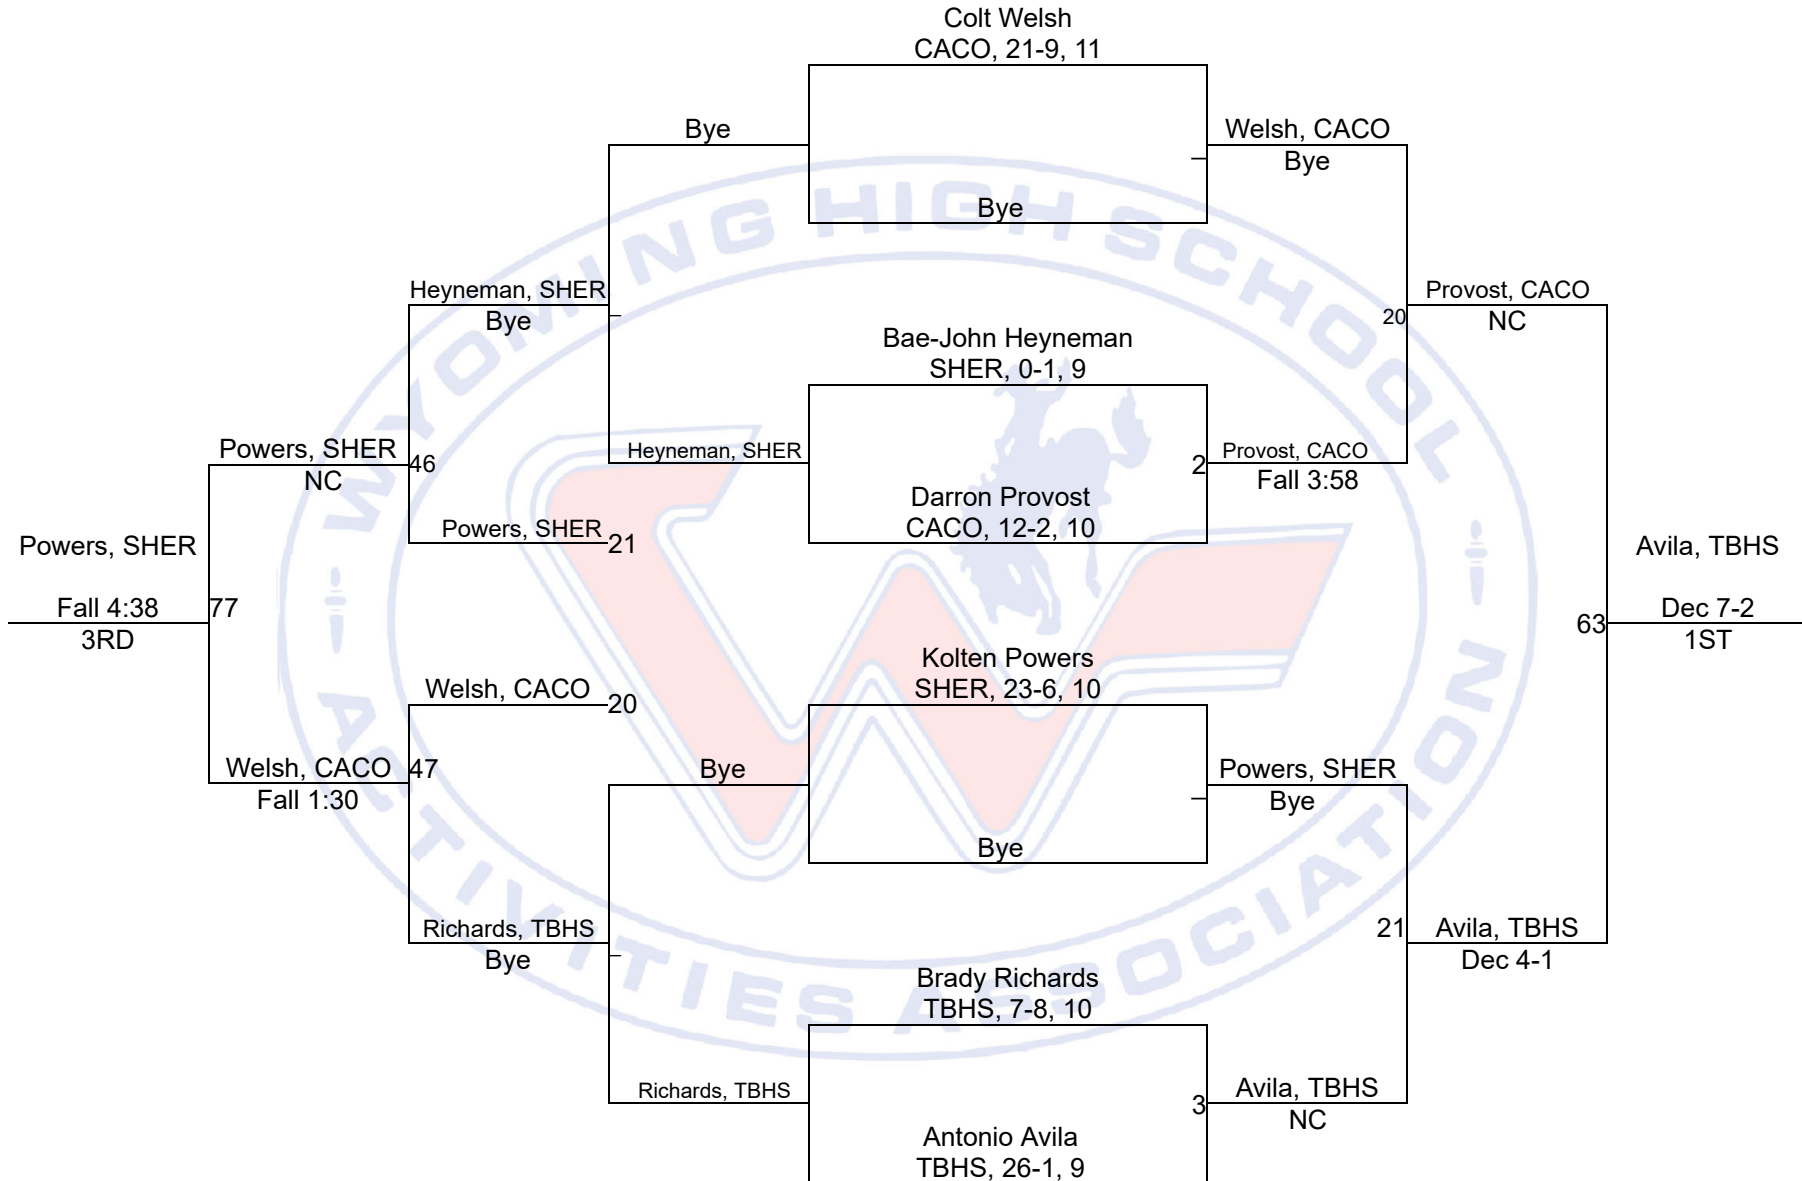

WHSAA 4A Northeast Quadrant Qualifier

113