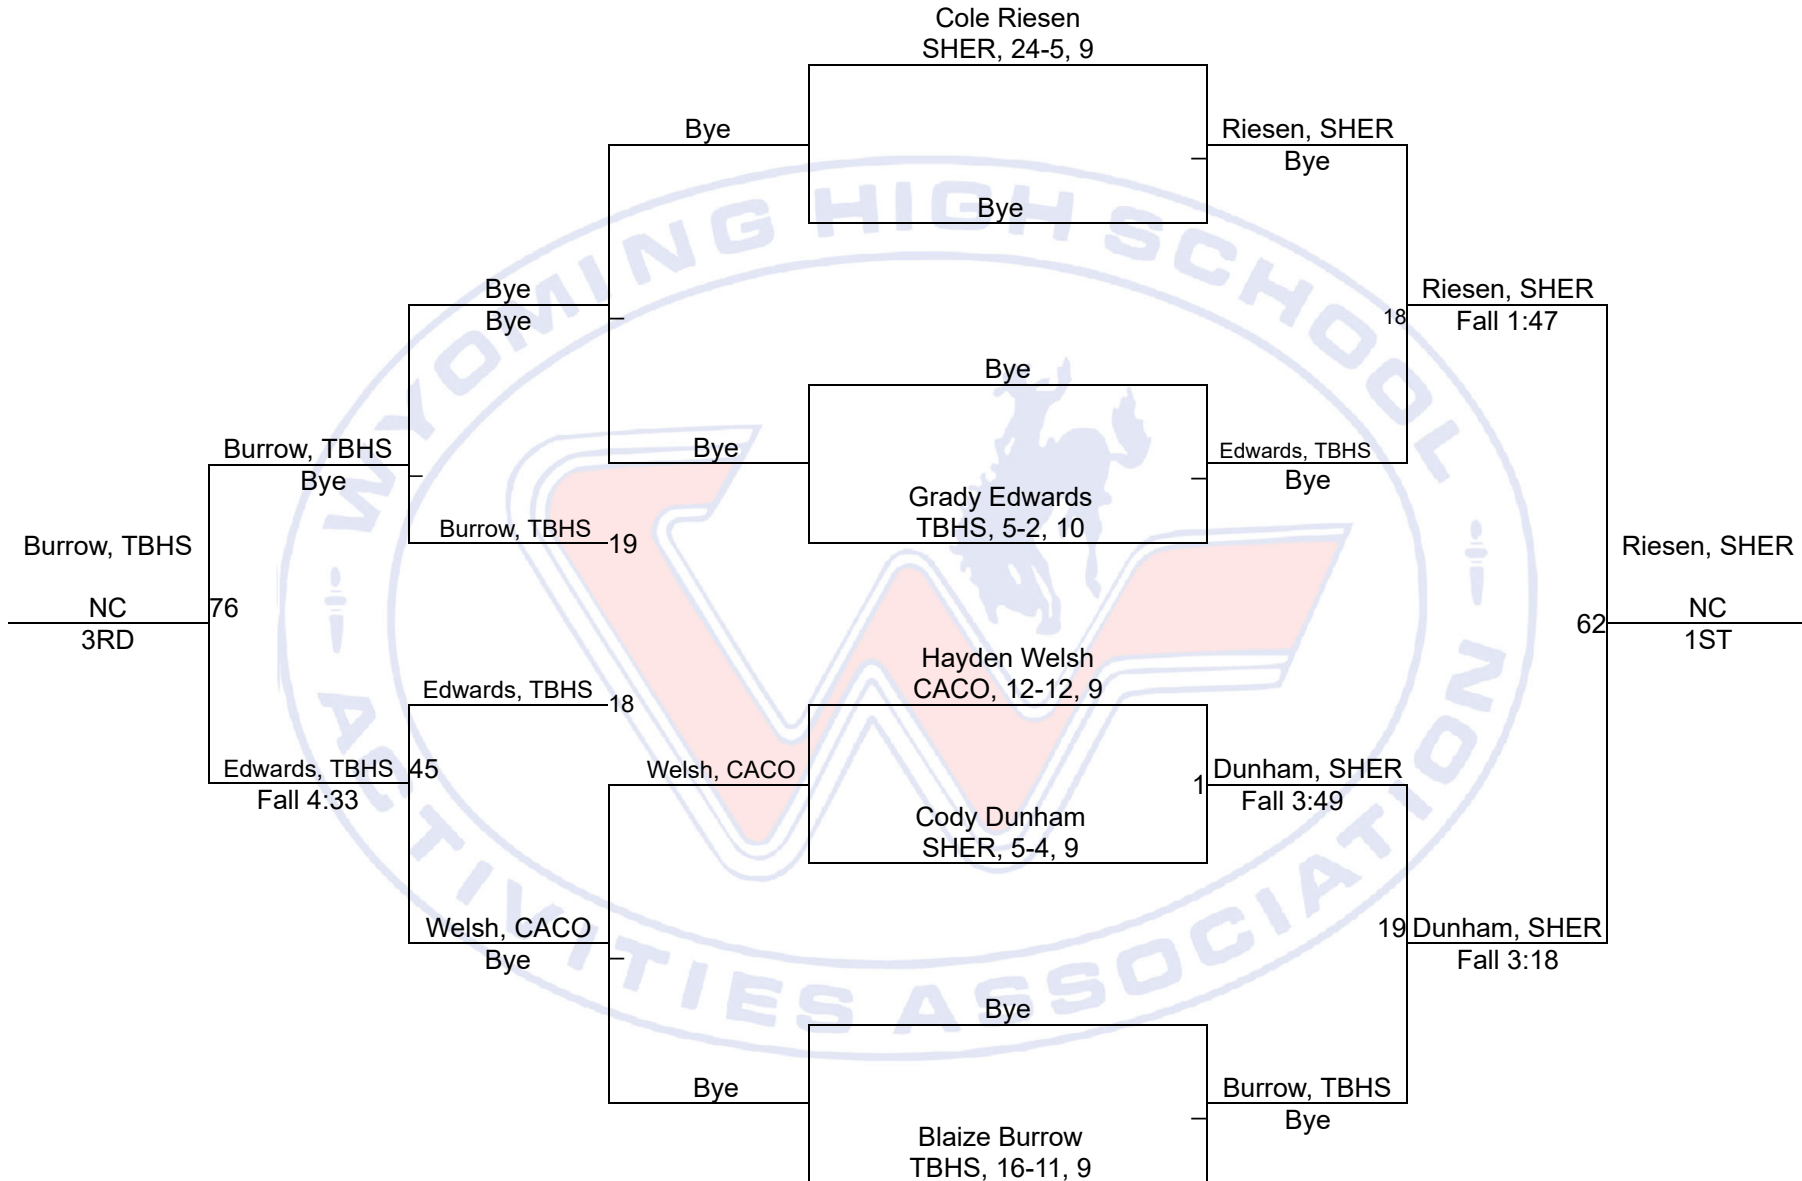

Team Scores

Printed on 05/24/2021 01:08 p.m.

Team Scores		
1	Sheridan	241.0
2	Thunder Basin High School	239.5
3	Campbell County	125.0

WHSAA 4A Northeast Quadrant Qualifier

106

WHSAA 4A Northeast Quadrant Qualifier