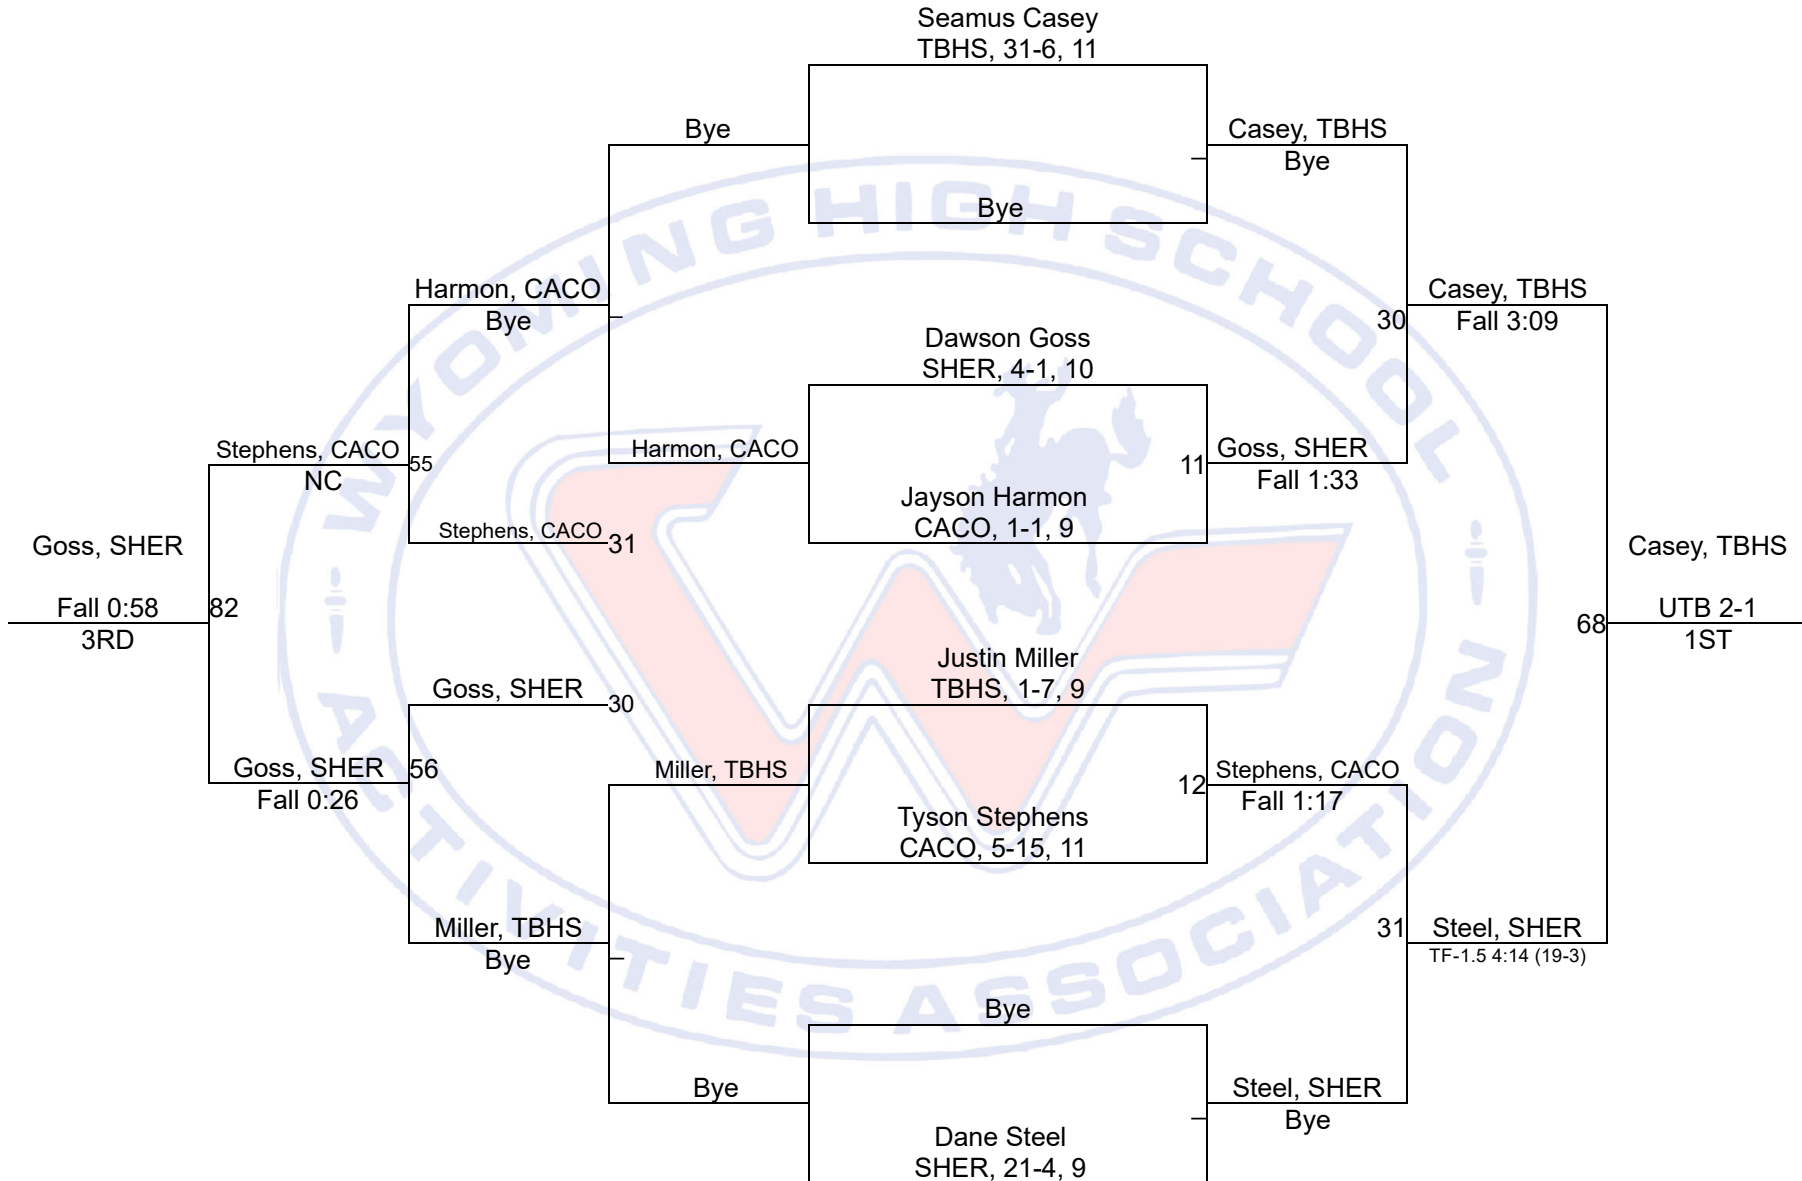

WHSAA 4A Northeast Quadrant Qualifier

145