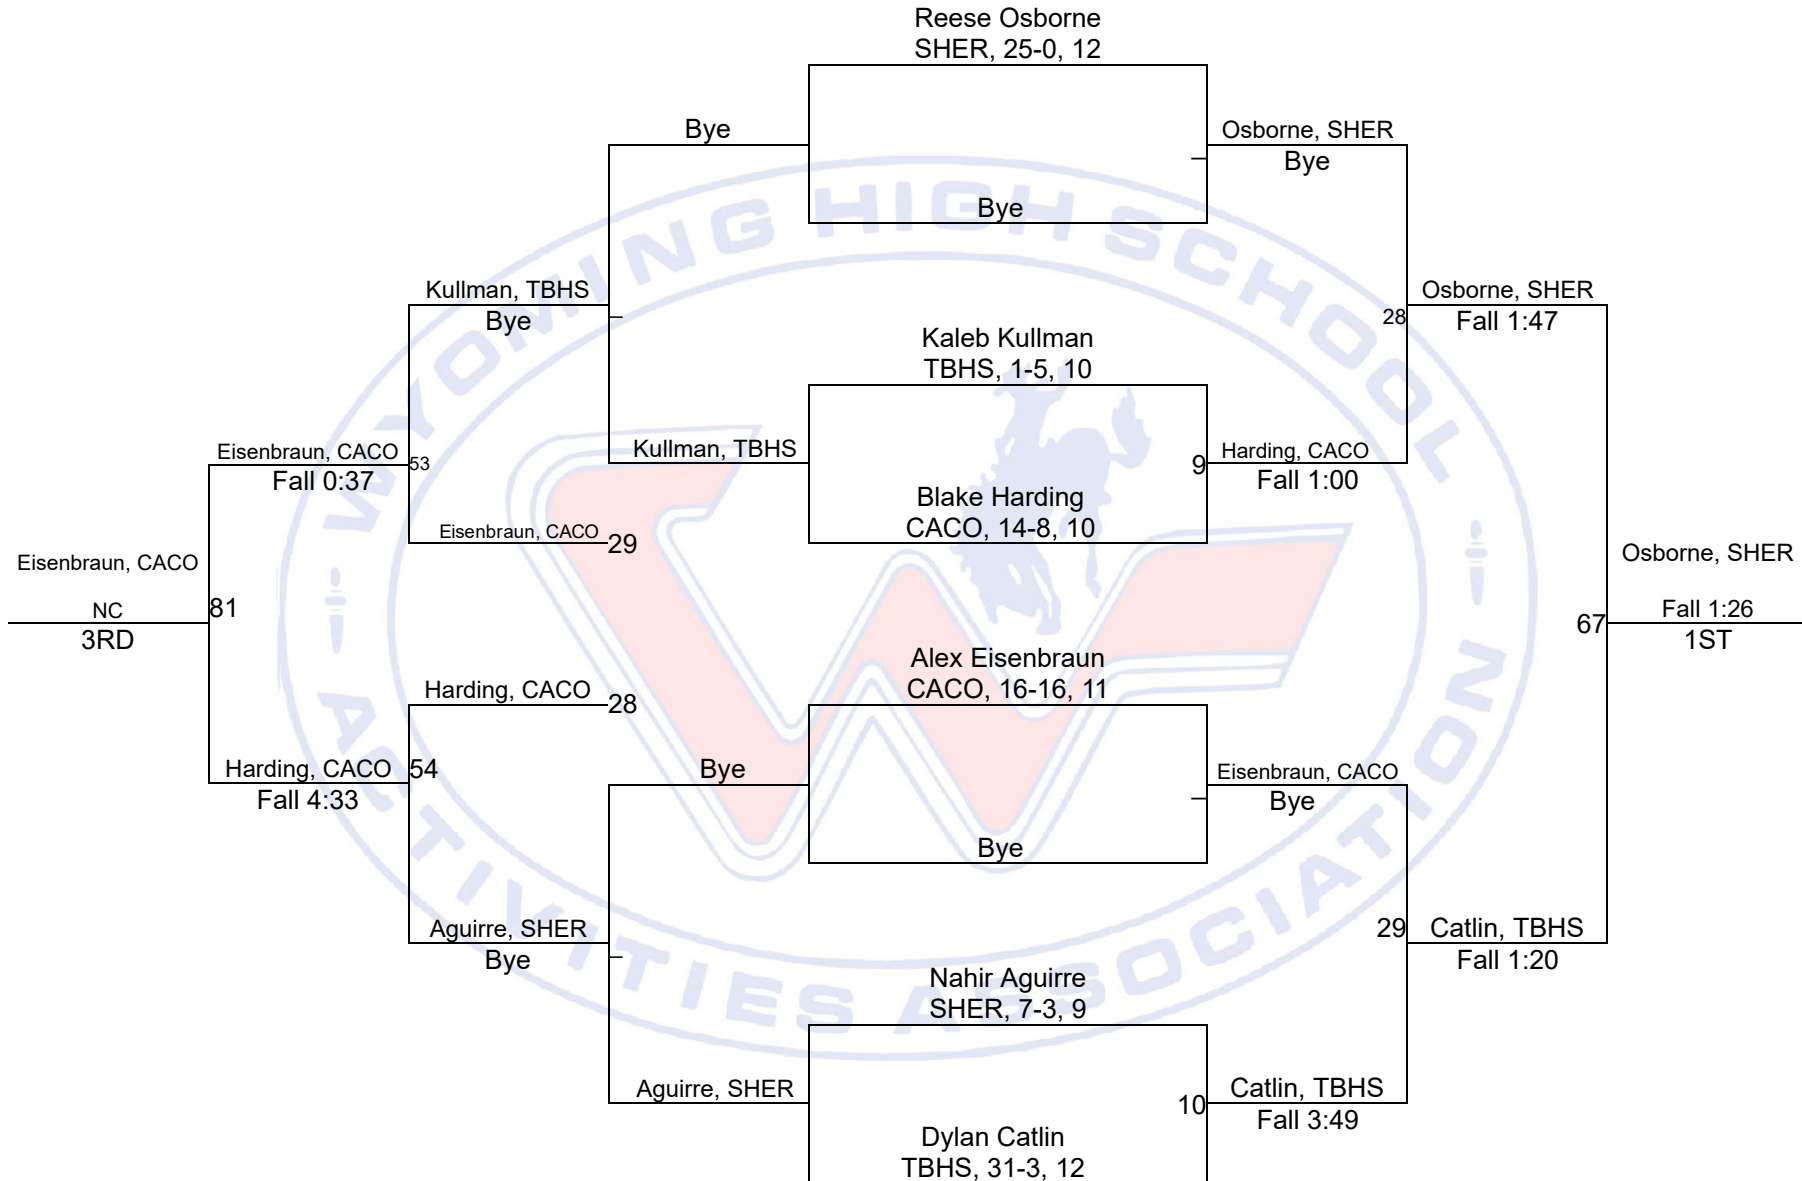

WHSAA 4A Northeast Quadrant Qualifier

138