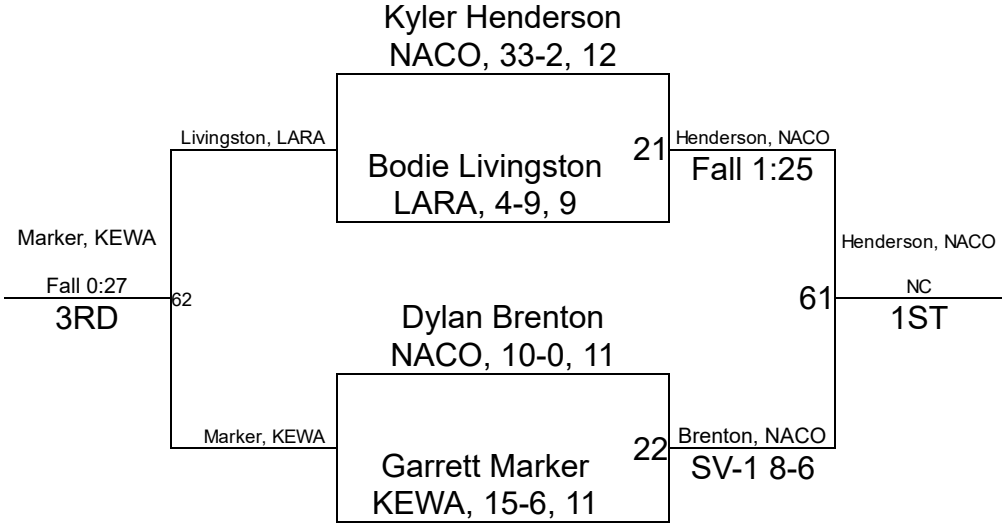

WHSAA 4A Northwest Quadrant Qualifier

132