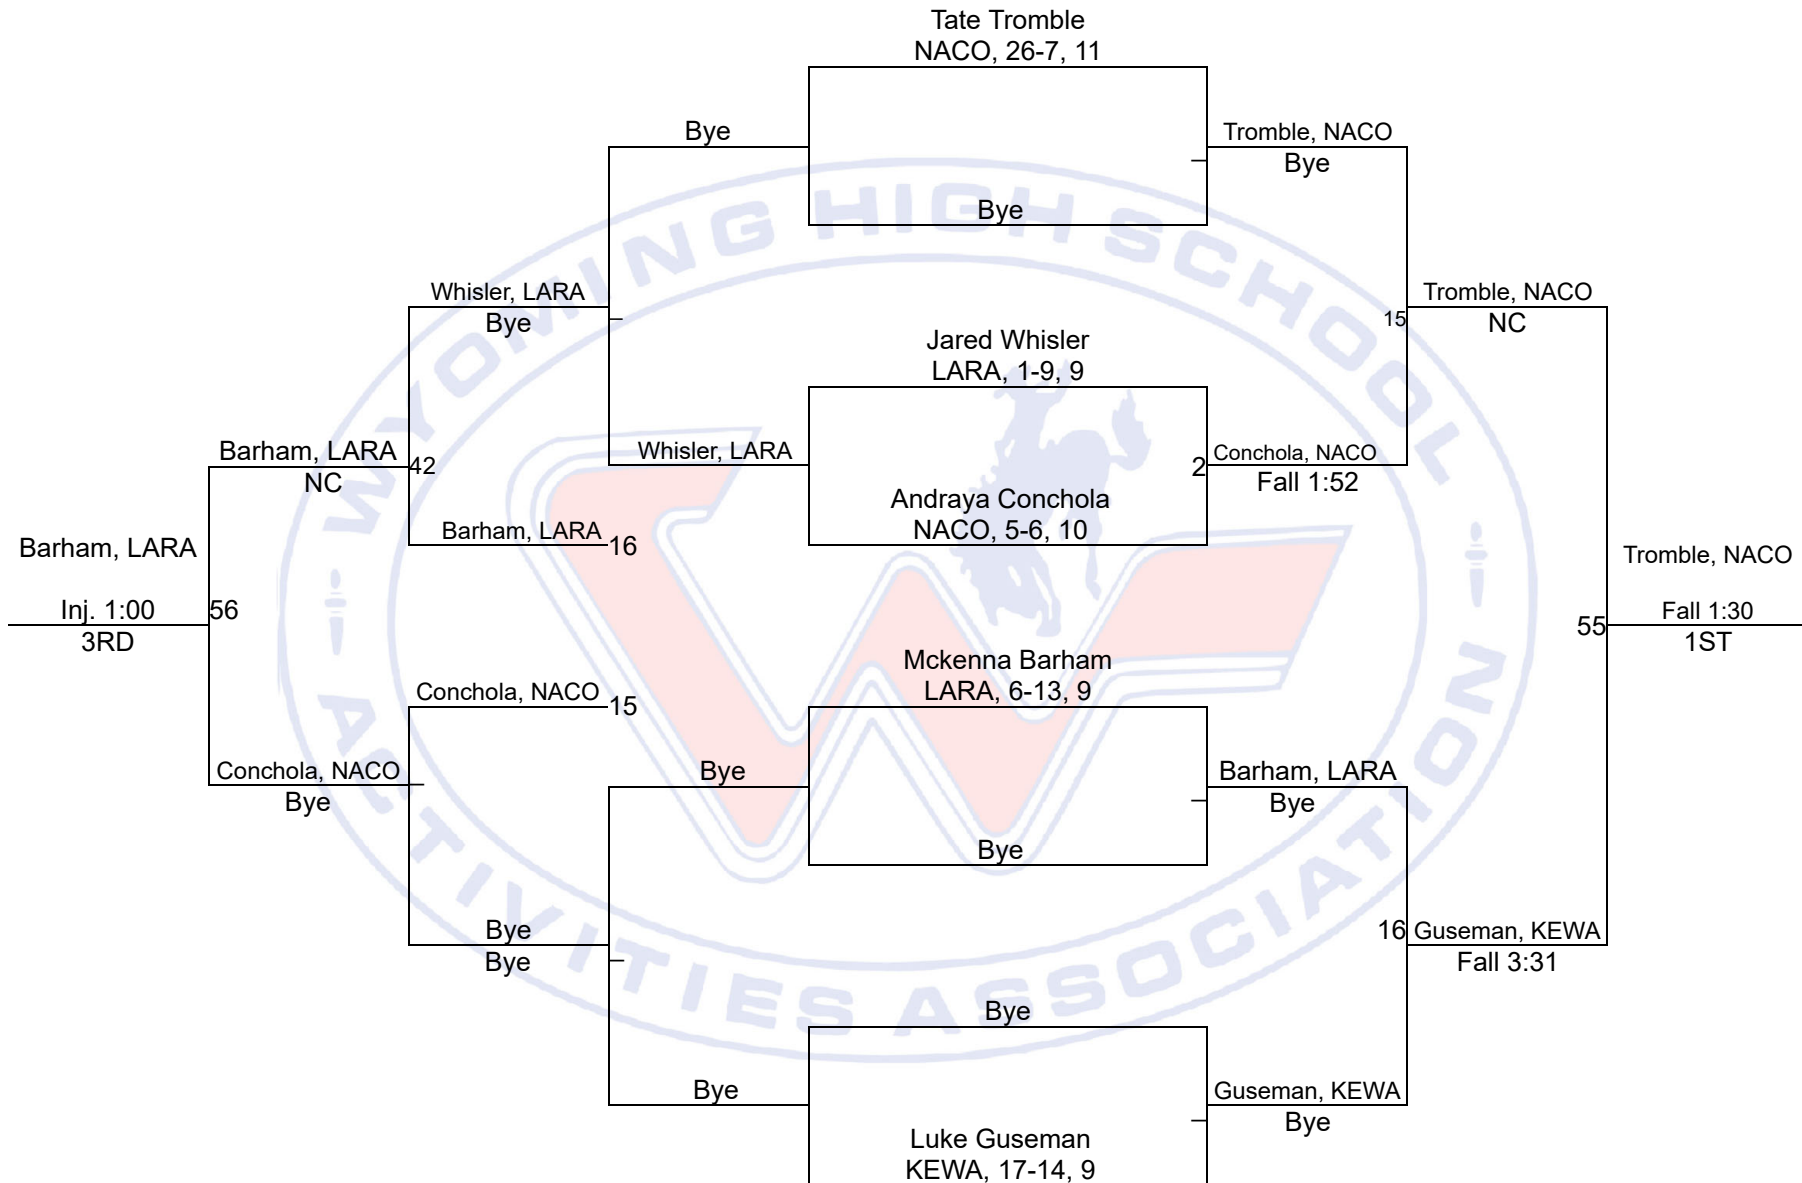

Team Scores

Printed on 05/24/2021 01:10 p.m.

Team Scores		
1	Natrona County	256.0
2	Kelly Walsh	202.0
3	Laramie	126.5

WHSAA 4A Northwest Quadrant Qualifier

113

WHSAA 4A Northwest Quadrant Qualifier

120

WHSAA 4A Northwest Quadrant Qualifier