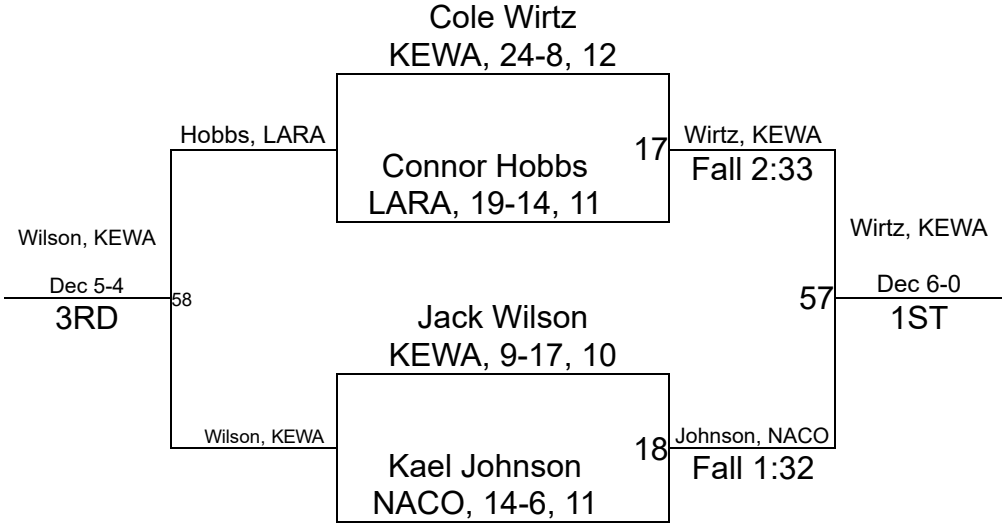

Team Scores

Printed on 05/24/2021 01:10 p.m.

Team Scores		
1	Natrona County	256.0
2	Kelly Walsh	202.0
3	Laramie	126.5

WHSAA 4A Northwest Quadrant Qualifier

113

WHSAA 4A Northwest Quadrant Qualifier

120

WHSAA 4A Northwest Quadrant Qualifier