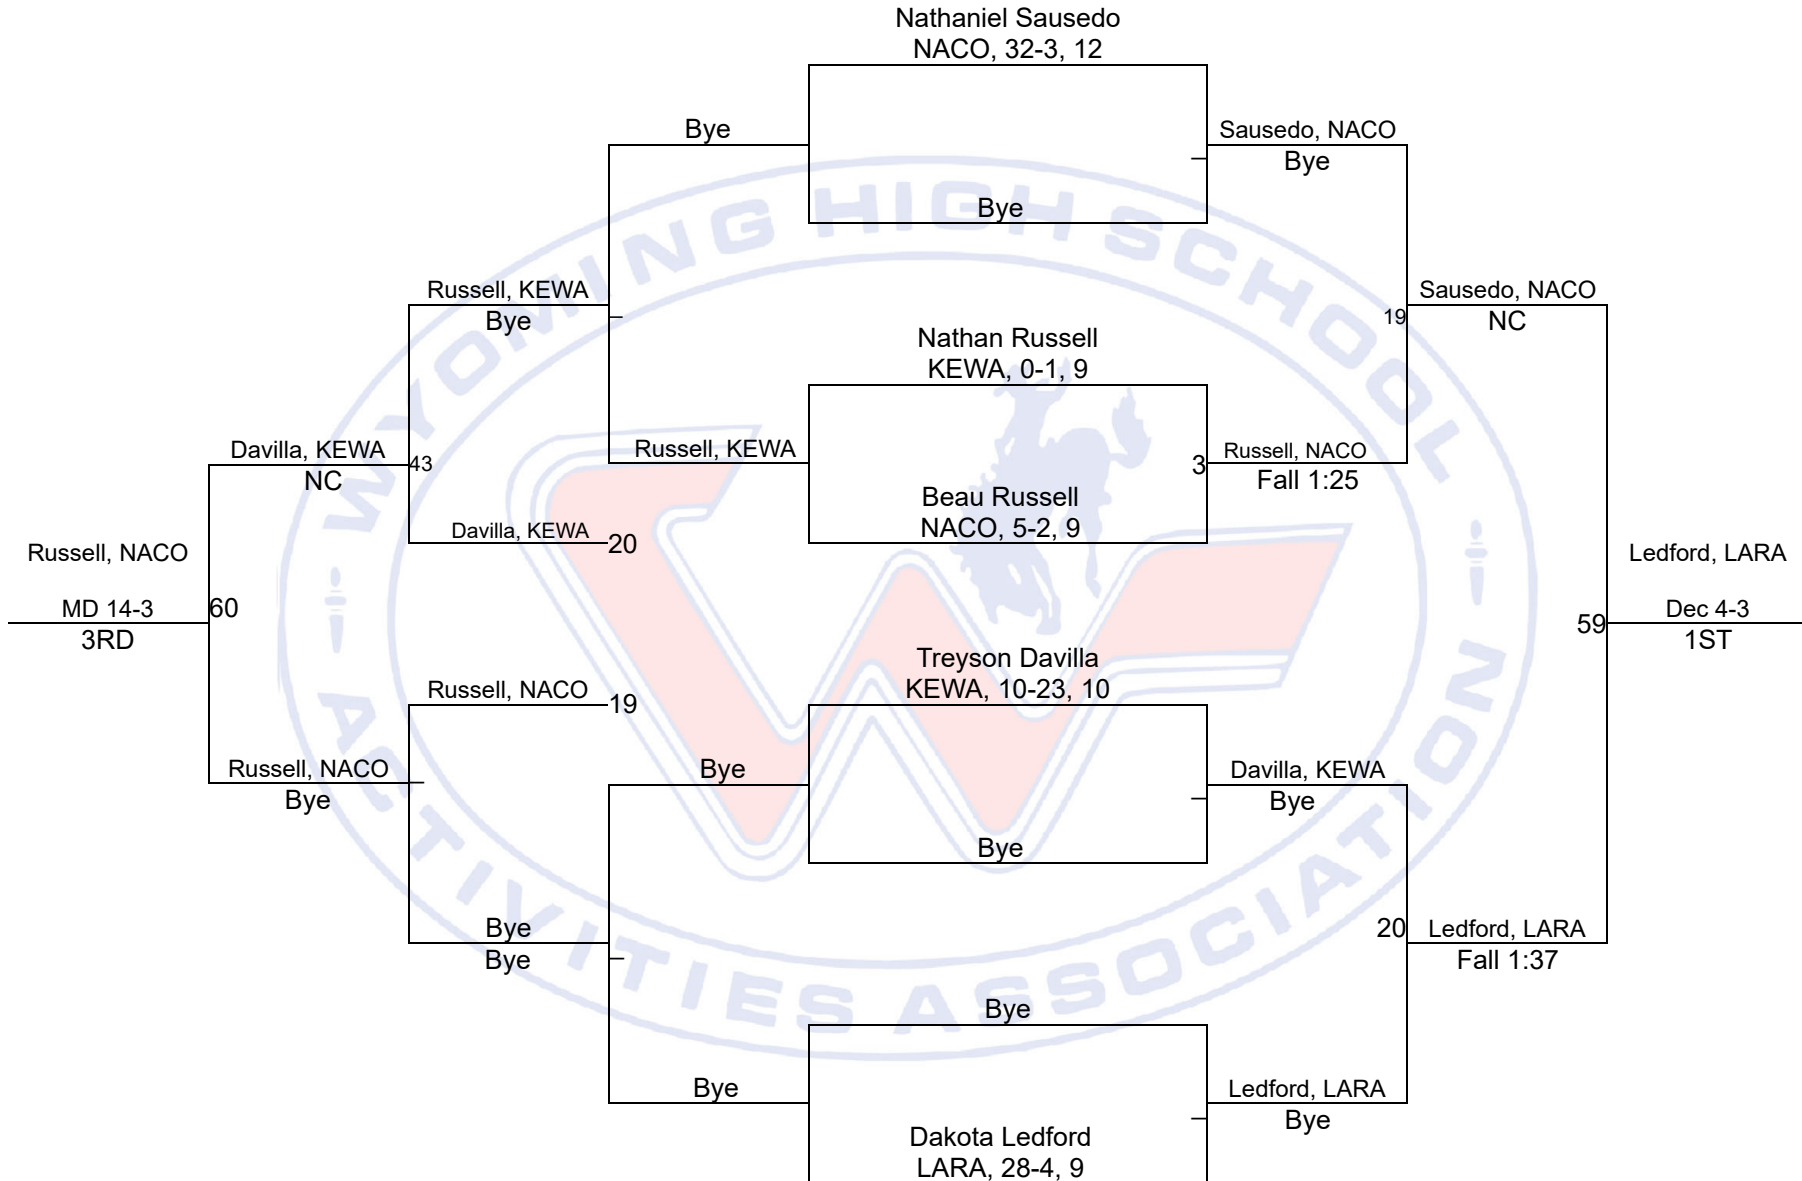

WHSAA 4A Northwest Quadrant Qualifier

126