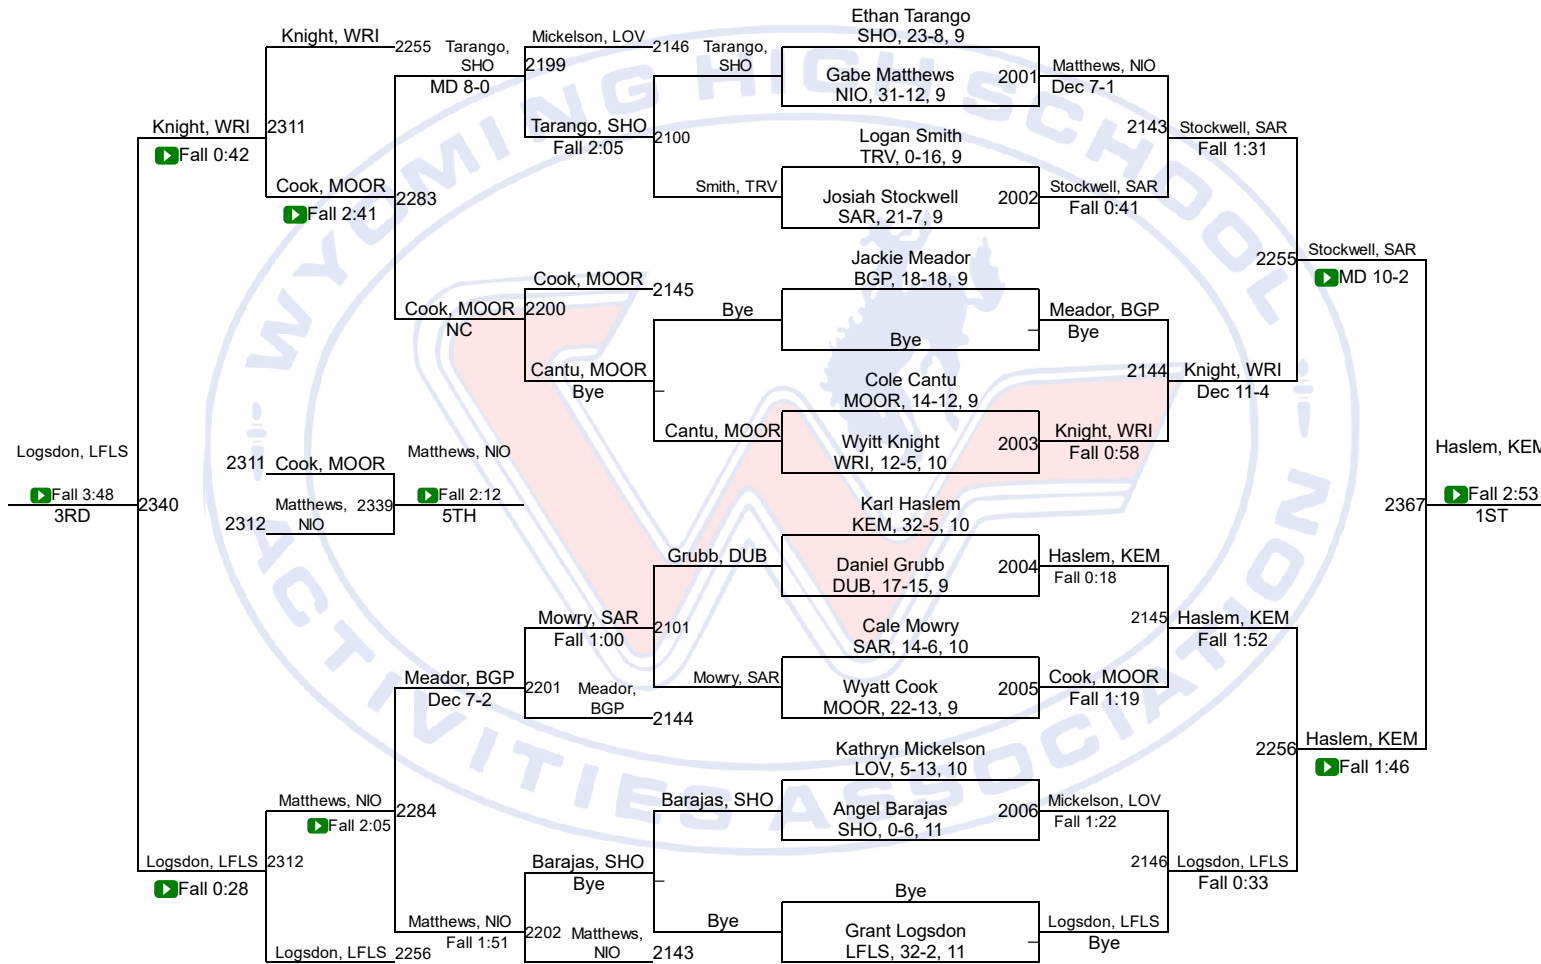

Team Scores

2A Team Scores		
1	Wright	200.0
2	Kemmerer	173.0
3	Cokeville	168.5
4	Lovell	164.5
5	Thermopolis	126.5
6	Shoshoni	123.0
7	Moorcroft	116.0
8	Lingle-Fort Laramie/Southeast	103.5
9	Wind River	99.0
10	Saratoga	91.0
11	Hulett	79.0
12	Rocky Mountain	67.0
13	Glenrock	62.0
14	Big Piney	57.0
15	Niobrara County	52.0
16	Greybull/Riverside	39.0
17	Dubois	37.0
18	Tongue River	35.0
19	Sundance	22.0
20	H.E.M.	3.0

WHSAA State Championships

2A-106

WHSAA State Championships

2A-113

WHSAA State Championships

2A-126

WHSAA State Championships

2A-132