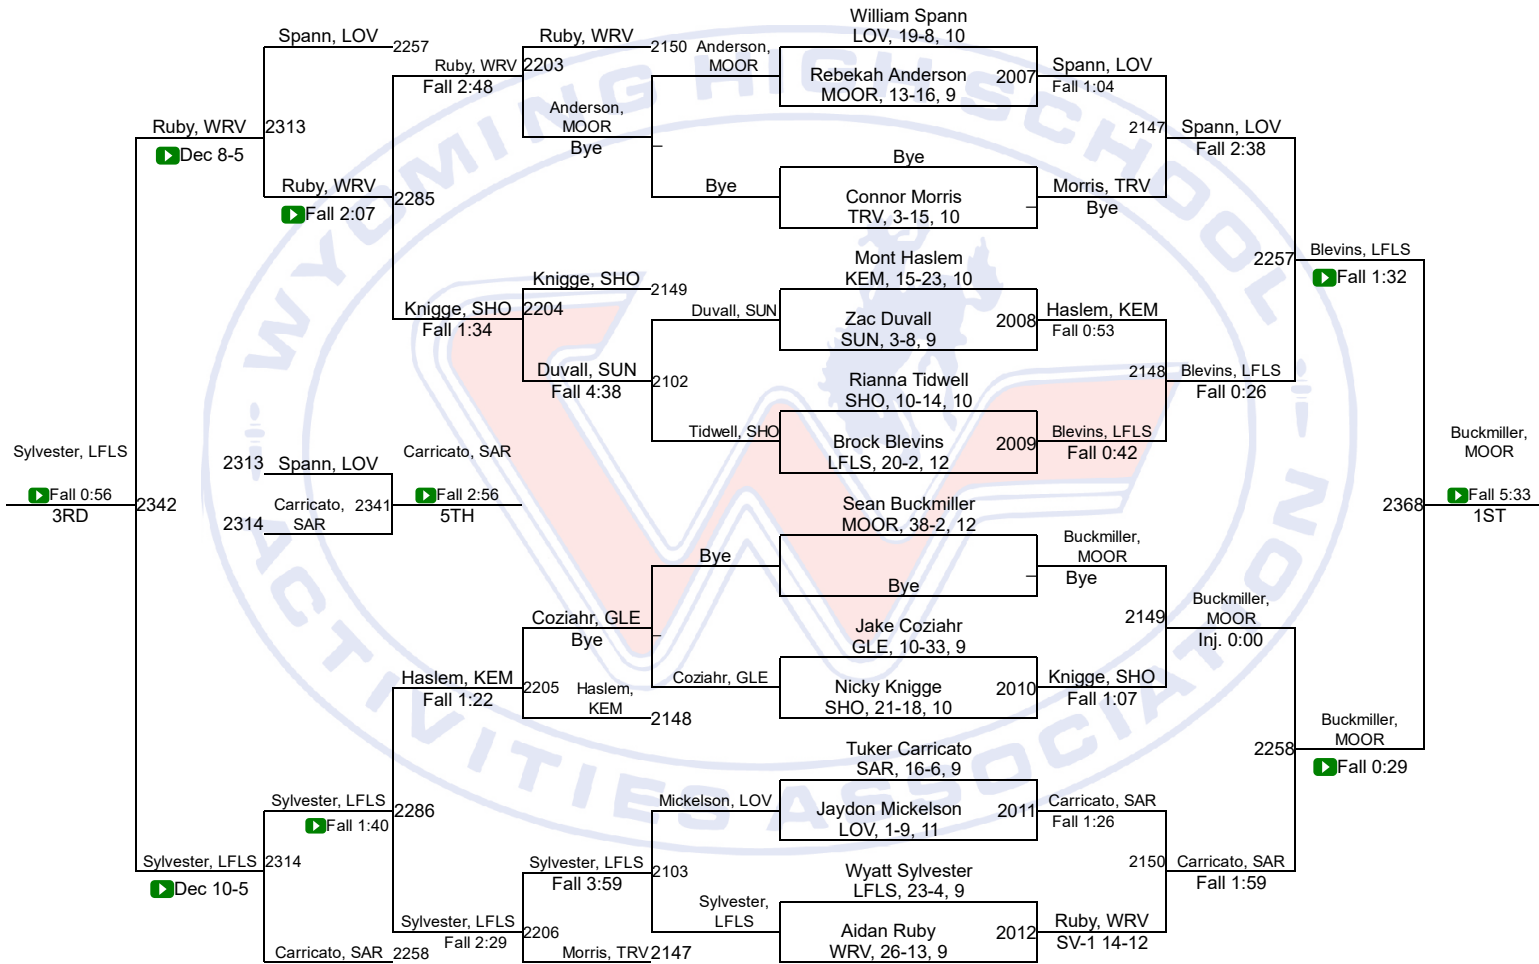

Team Scores

2A Team Scores		
1	Wright	200.0
2	Kemmerer	173.0
3	Cokeville	168.5
4	Lovell	164.5
5	Thermopolis	126.5
6	Shoshoni	123.0
7	Moorcroft	116.0
8	Lingle-Fort Laramie/Southeast	103.5
9	Wind River	99.0
10	Saratoga	91.0
11	Hulett	79.0
12	Rocky Mountain	67.0
13	Glenrock	62.0
14	Big Piney	57.0
15	Niobrara County	52.0
16	Greybull/Riverside	39.0
17	Dubois	37.0
18	Tongue River	35.0
19	Sundance	22.0
20	H.E.M.	3.0

WHSAA State Championships

2A-106

WHSAA State Championships

2A-113

WHSAA State Championships

2A-126

WHSAA State Championships

2A-132