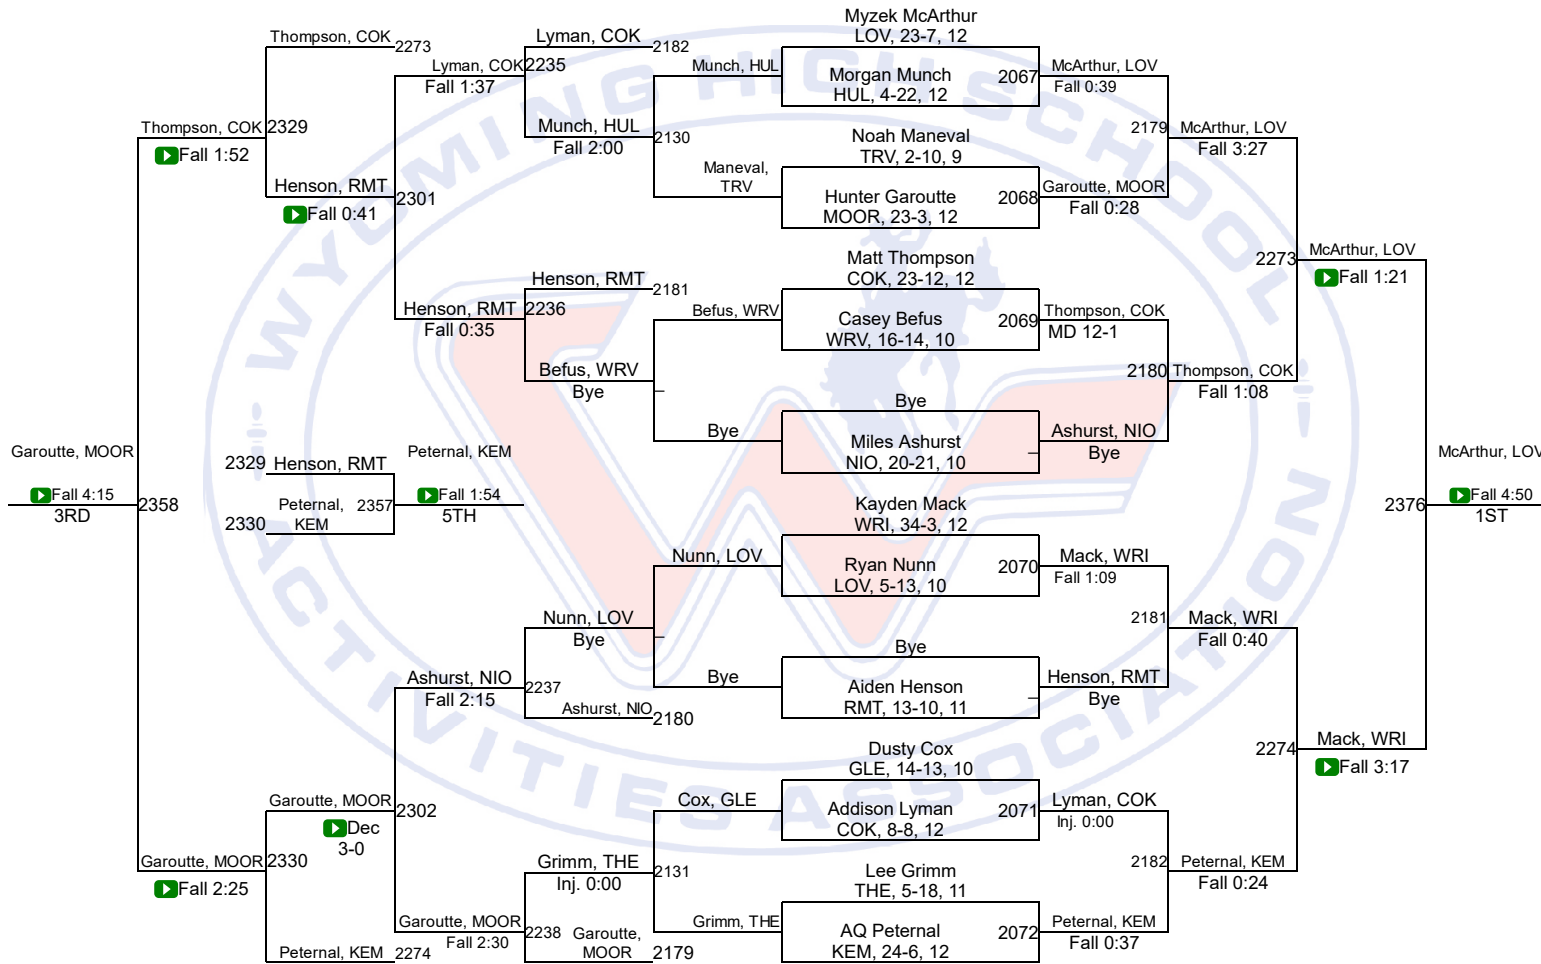

Team Scores

2A Team Scores		
1	Wright	200.0
2	Kemmerer	173.0
3	Cokeville	168.5
4	Lovell	164.5
5	Thermopolis	126.5
6	Shoshoni	123.0
7	Moorcroft	116.0
8	Lingle-Fort Laramie/Southeast	103.5
9	Wind River	99.0
10	Saratoga	91.0
11	Hulett	79.0
12	Rocky Mountain	67.0
13	Glenrock	62.0
14	Big Piney	57.0
15	Niobrara County	52.0
16	Greybull/Riverside	39.0
17	Dubois	37.0
18	Tongue River	35.0
19	Sundance	22.0
20	H.E.M.	3.0

WHSAA State Championships

2A-138

WHSAA State Championships

2A-145

WHSAA State Championships

2A-152

WHSAA State Championships

2A-170