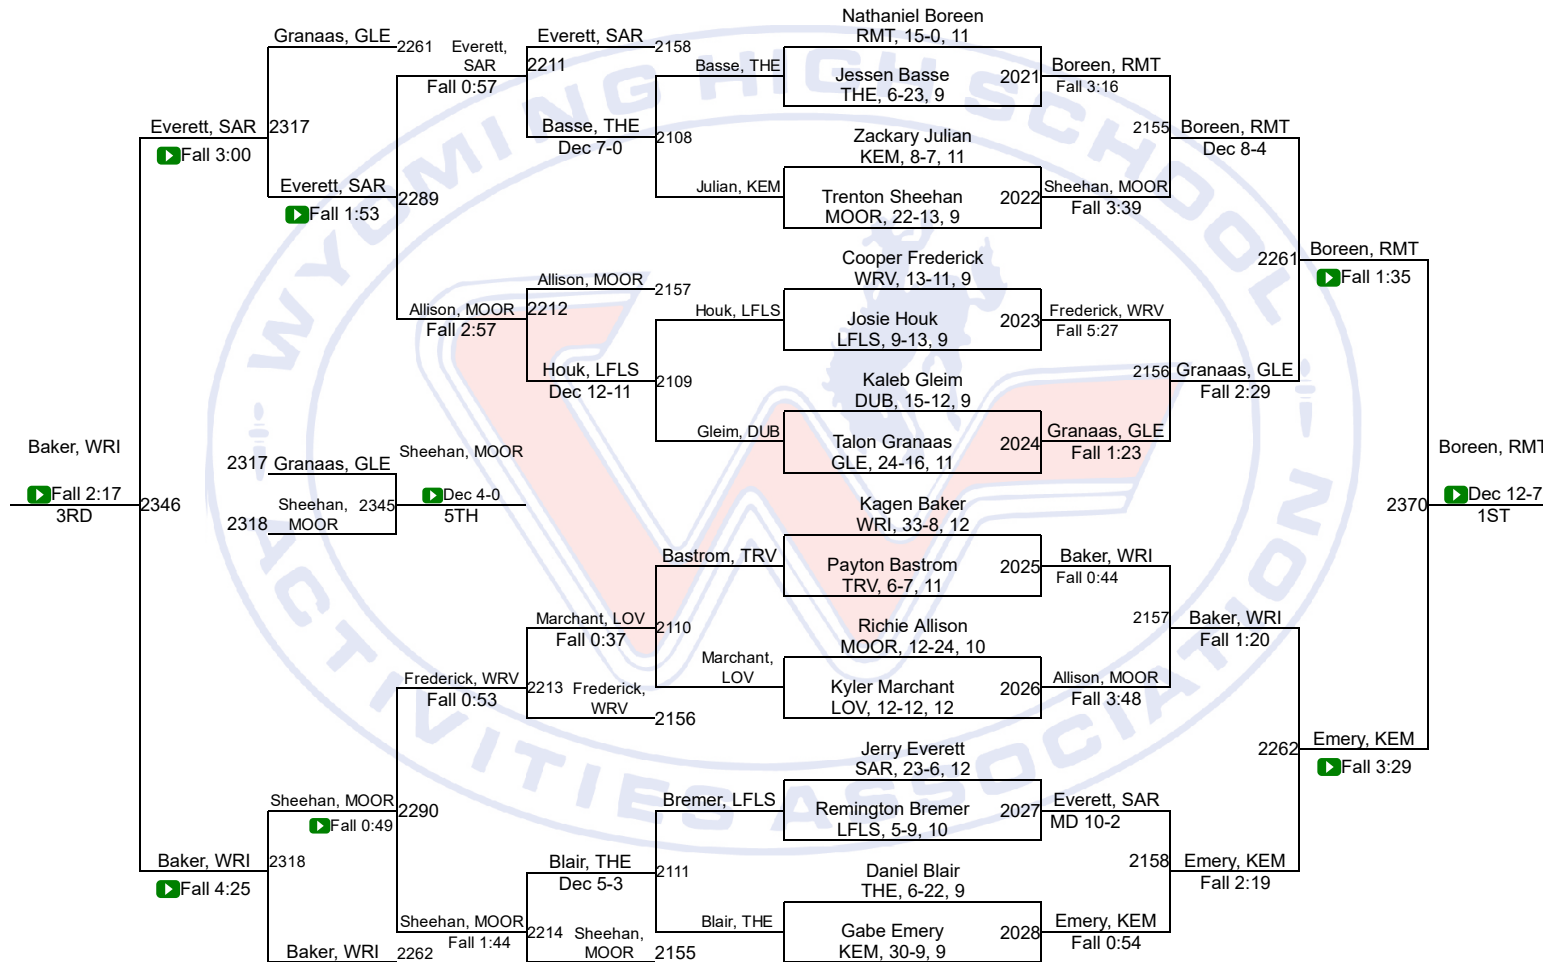

Team Scores

2A Team Scores		
1	Wright	200.0
2	Kemmerer	173.0
3	Cokeville	168.5
4	Lovell	164.5
5	Thermopolis	126.5
6	Shoshoni	123.0
7	Moorcroft	116.0
8	Lingle-Fort Laramie/Southeast	103.5
9	Wind River	99.0
10	Saratoga	91.0
11	Hulett	79.0
12	Rocky Mountain	67.0
13	Glenrock	62.0
14	Big Piney	57.0
15	Niobrara County	52.0
16	Greybull/Riverside	39.0
17	Dubois	37.0
18	Tongue River	35.0
19	Sundance	22.0
20	H.E.M.	3.0

WHSAA State Championships

2A-106

WHSAA State Championships

2A-113

WHSAA State Championships

2A-126

WHSAA State Championships

2A-132