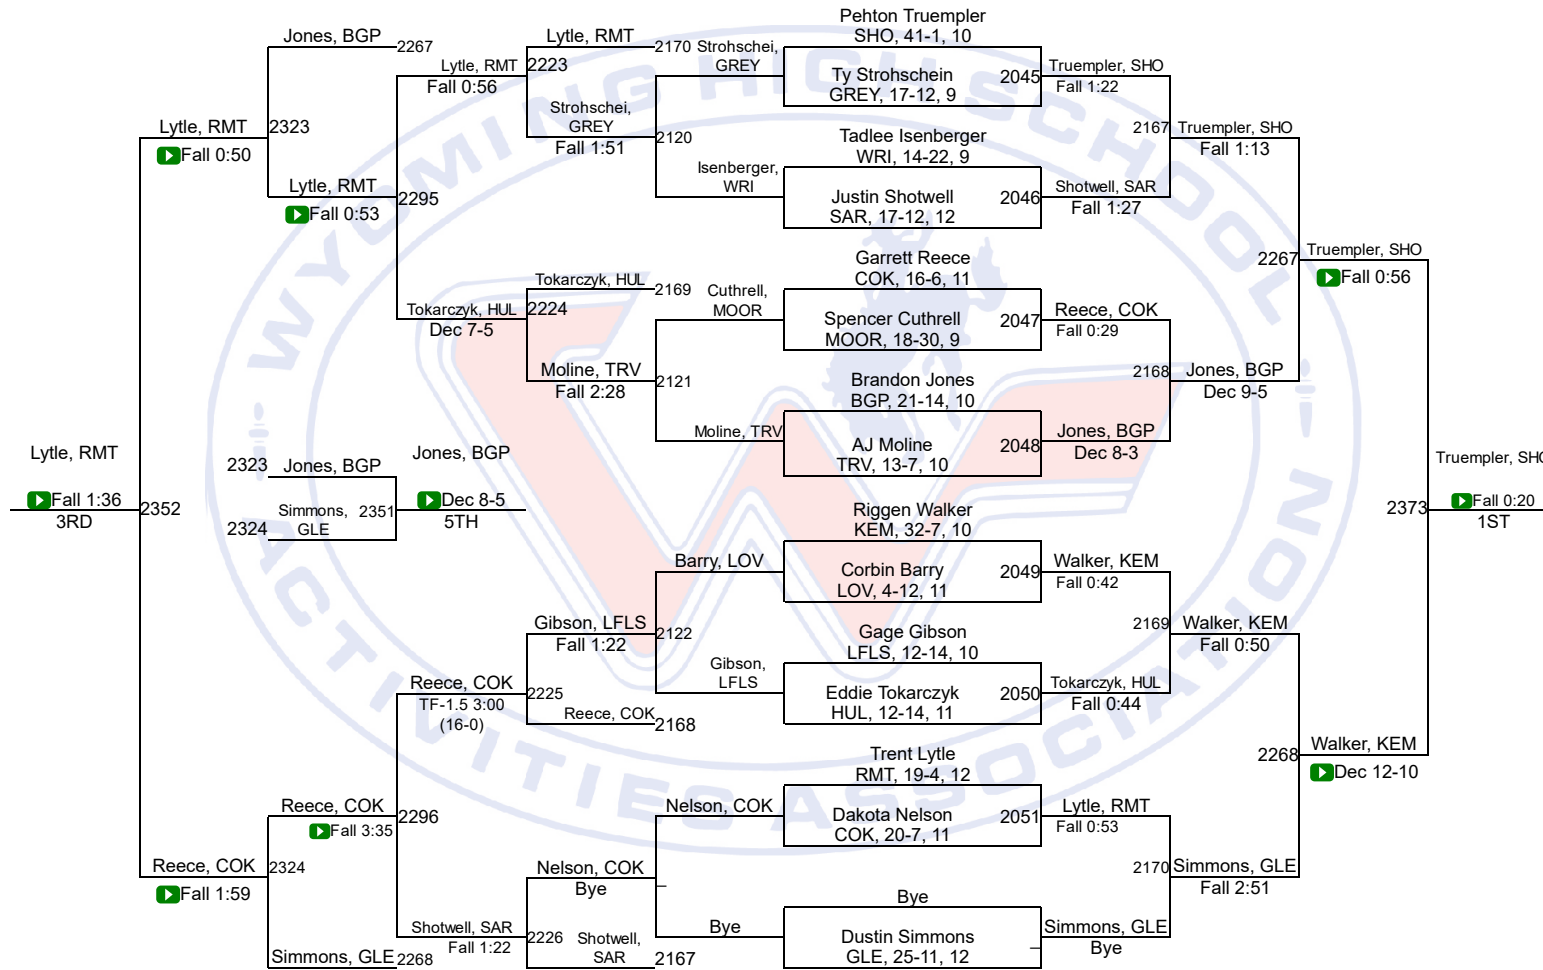

WHSAA State Championships

2A-145