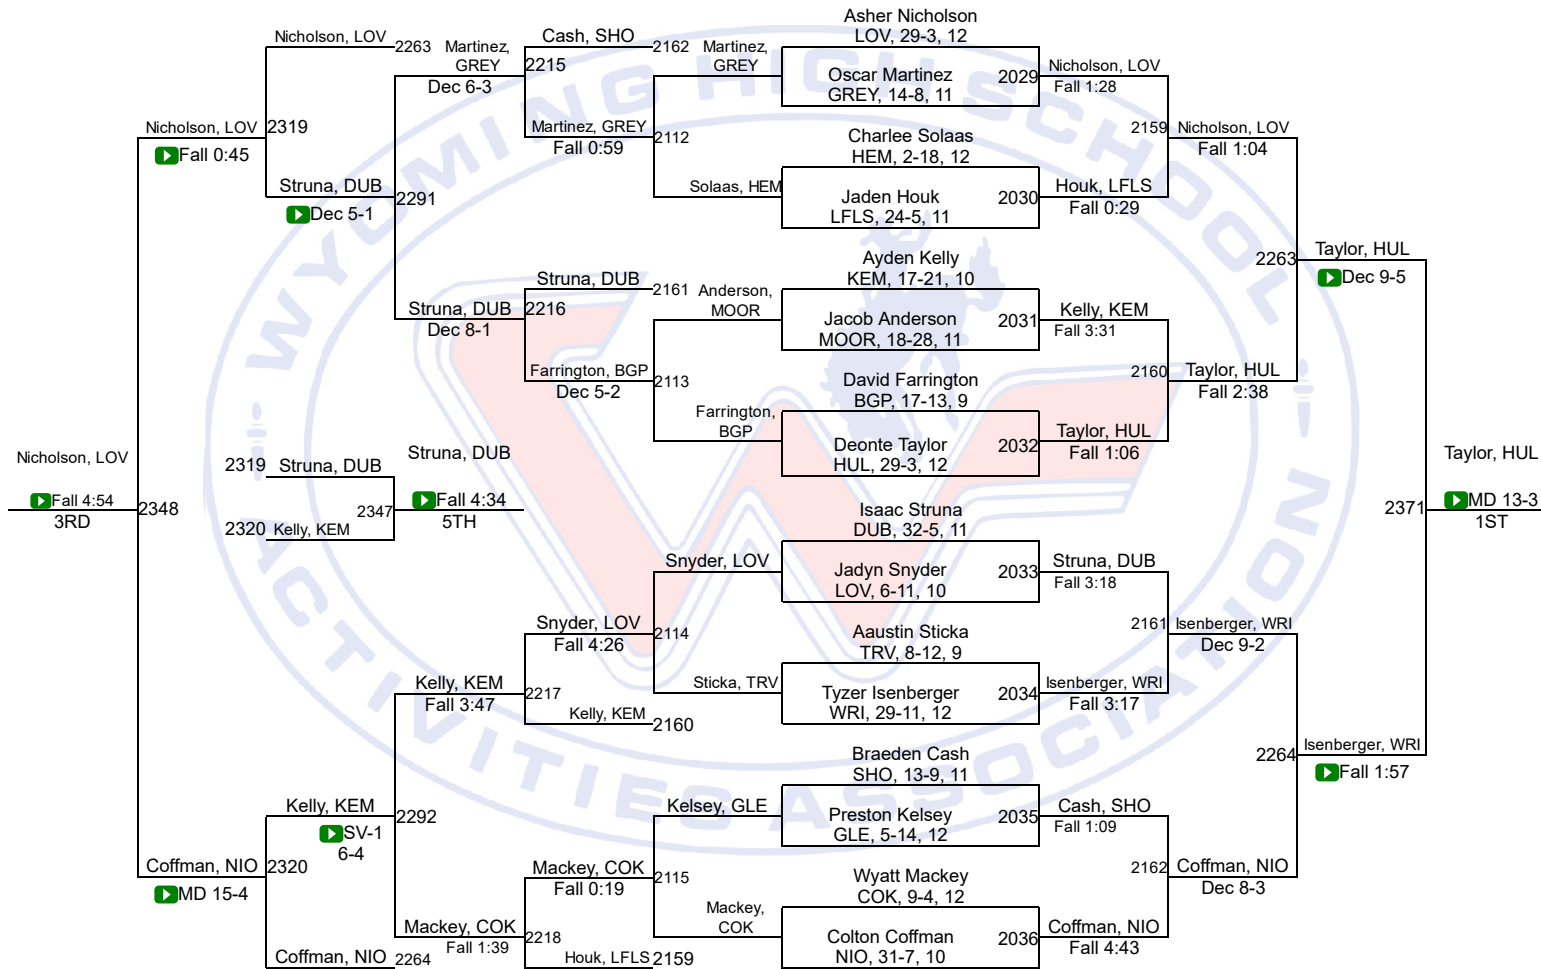

Team Scores

2A Team Scores		
1	Wright	200.0
2	Kemmerer	173.0
3	Cokeville	168.5
4	Lovell	164.5
5	Thermopolis	126.5
6	Shoshoni	123.0
7	Moorcroft	116.0
8	Lingle-Fort Laramie/Southeast	103.5
9	Wind River	99.0
10	Saratoga	91.0
11	Hulett	79.0
12	Rocky Mountain	67.0
13	Glenrock	62.0
14	Big Piney	57.0
15	Niobrara County	52.0
16	Greybull/Riverside	39.0
17	Dubois	37.0
18	Tongue River	35.0
19	Sundance	22.0
20	H.E.M.	3.0

WHSAA State Championships

2A-106

WHSAA State Championships

2A-113

WHSAA State Championships

2A-126

WHSAA State Championships

2A-132