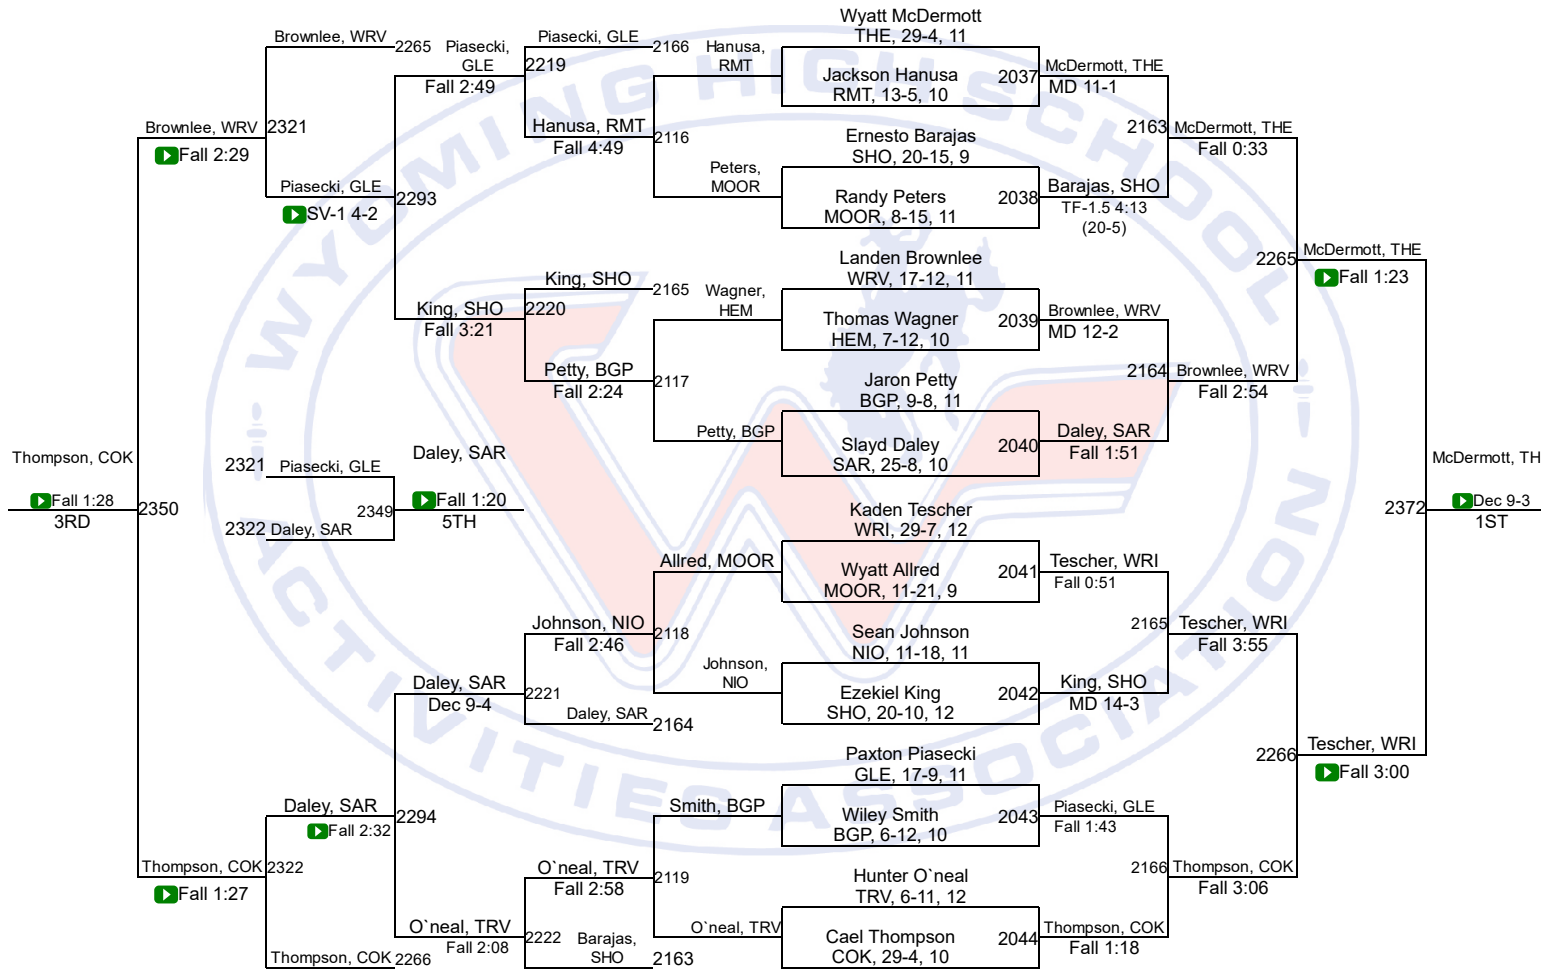

WHSAA State Championships

2A-138