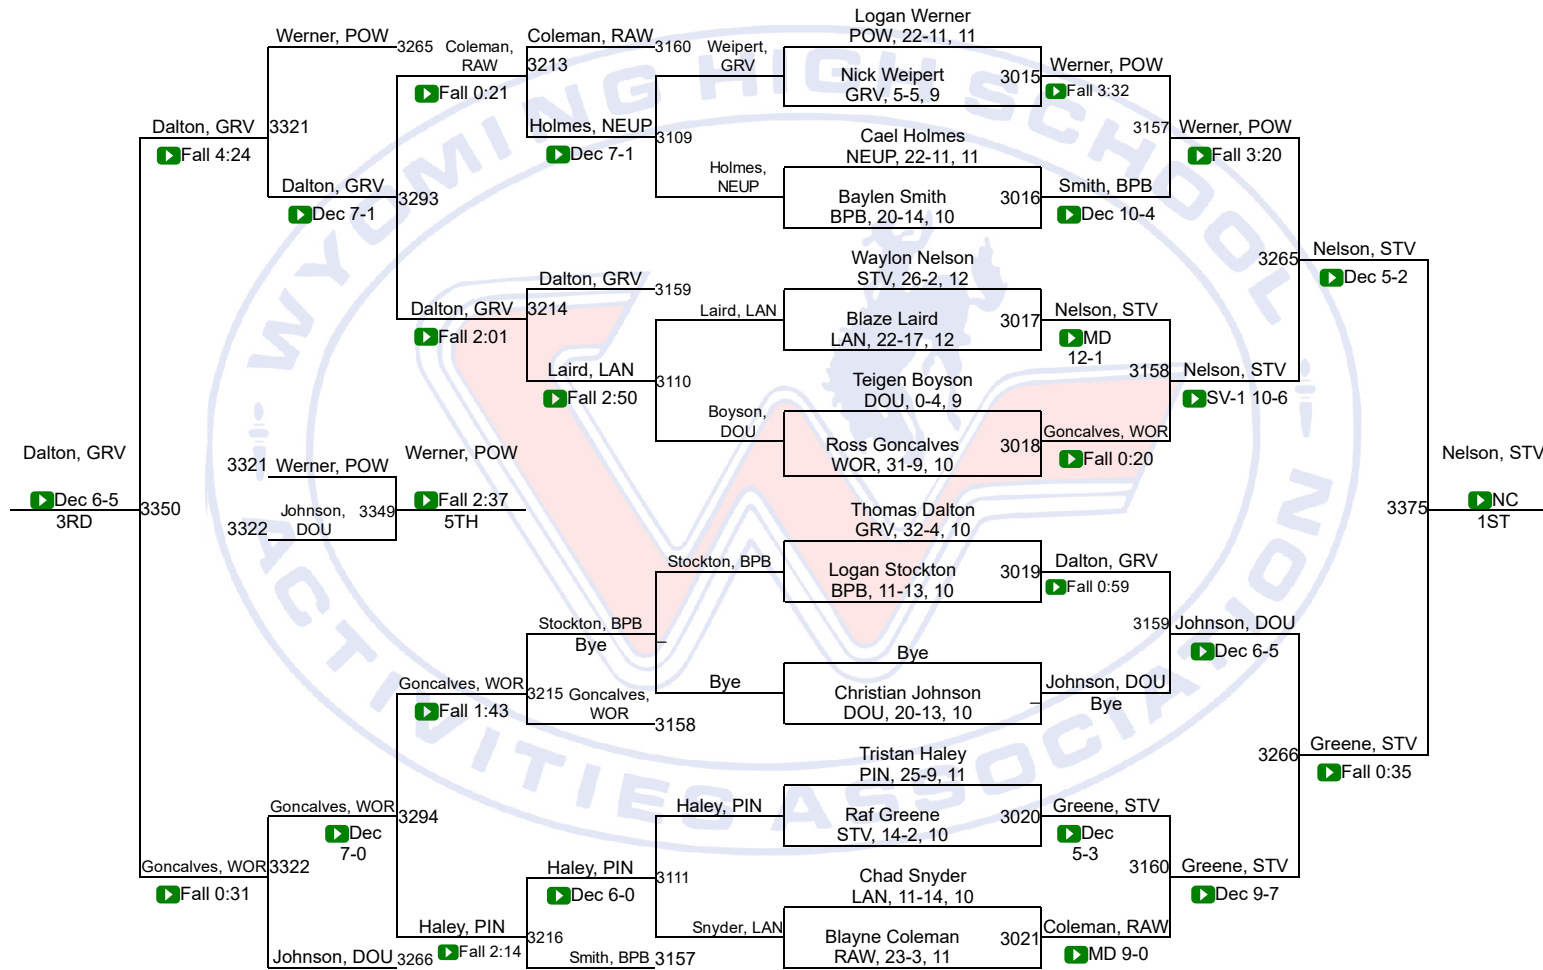

Team Scores

3A Team Scores		
1	Star Valley	228.0
2	Douglas	202.0
3	Worland	165.5
4	Green River	148.0
5	Pinedale	135.0
6	Cody	105.5
7	Powell	104.0
8	Burns/Pine Bluffs	91.0
9	Lander Valley	90.0
10	Lyman	77.5
11	Rawlins	70.0
12	Newcastle/Upton	66.5
13	Torrington	56.0
14	Riverton	51.0
14	Wheatland	51.0
16	Mountain View	43.0
17	Buffalo	11.0

WHSAA State Championships

3A-120

WHSAA State Championships

3A-145

WHSAA State Championships

3A-170

WHSAA State Championships

3A-285