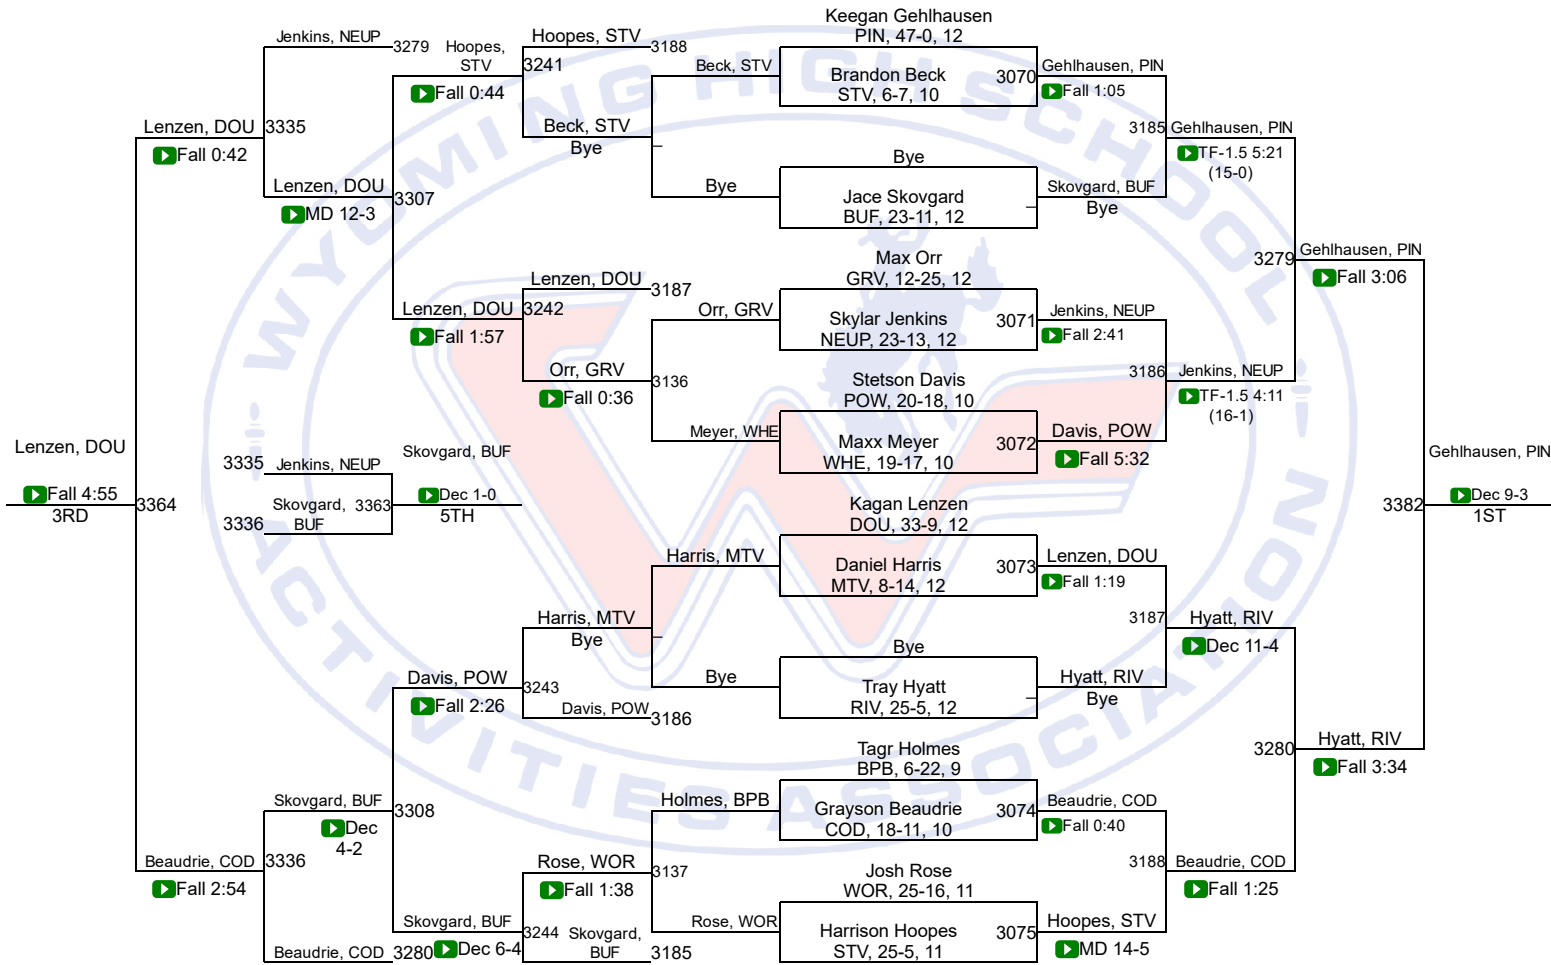

Team Scores

3A Team Scores		
1	Star Valley	228.0
2	Douglas	202.0
3	Worland	165.5
4	Green River	148.0
5	Pinedale	135.0
6	Cody	105.5
7	Powell	104.0
8	Burns/Pine Bluffs	91.0
9	Lander Valley	90.0
10	Lyman	77.5
11	Rawlins	70.0
12	Newcastle/Upton	66.5
13	Torrington	56.0
14	Riverton	51.0
14	Wheatland	51.0
16	Mountain View	43.0
17	Buffalo	11.0

WHSAA State Championships

3A-120

WHSAA State Championships

3A-145

WHSAA State Championships

3A-170

WHSAA State Championships

3A-285