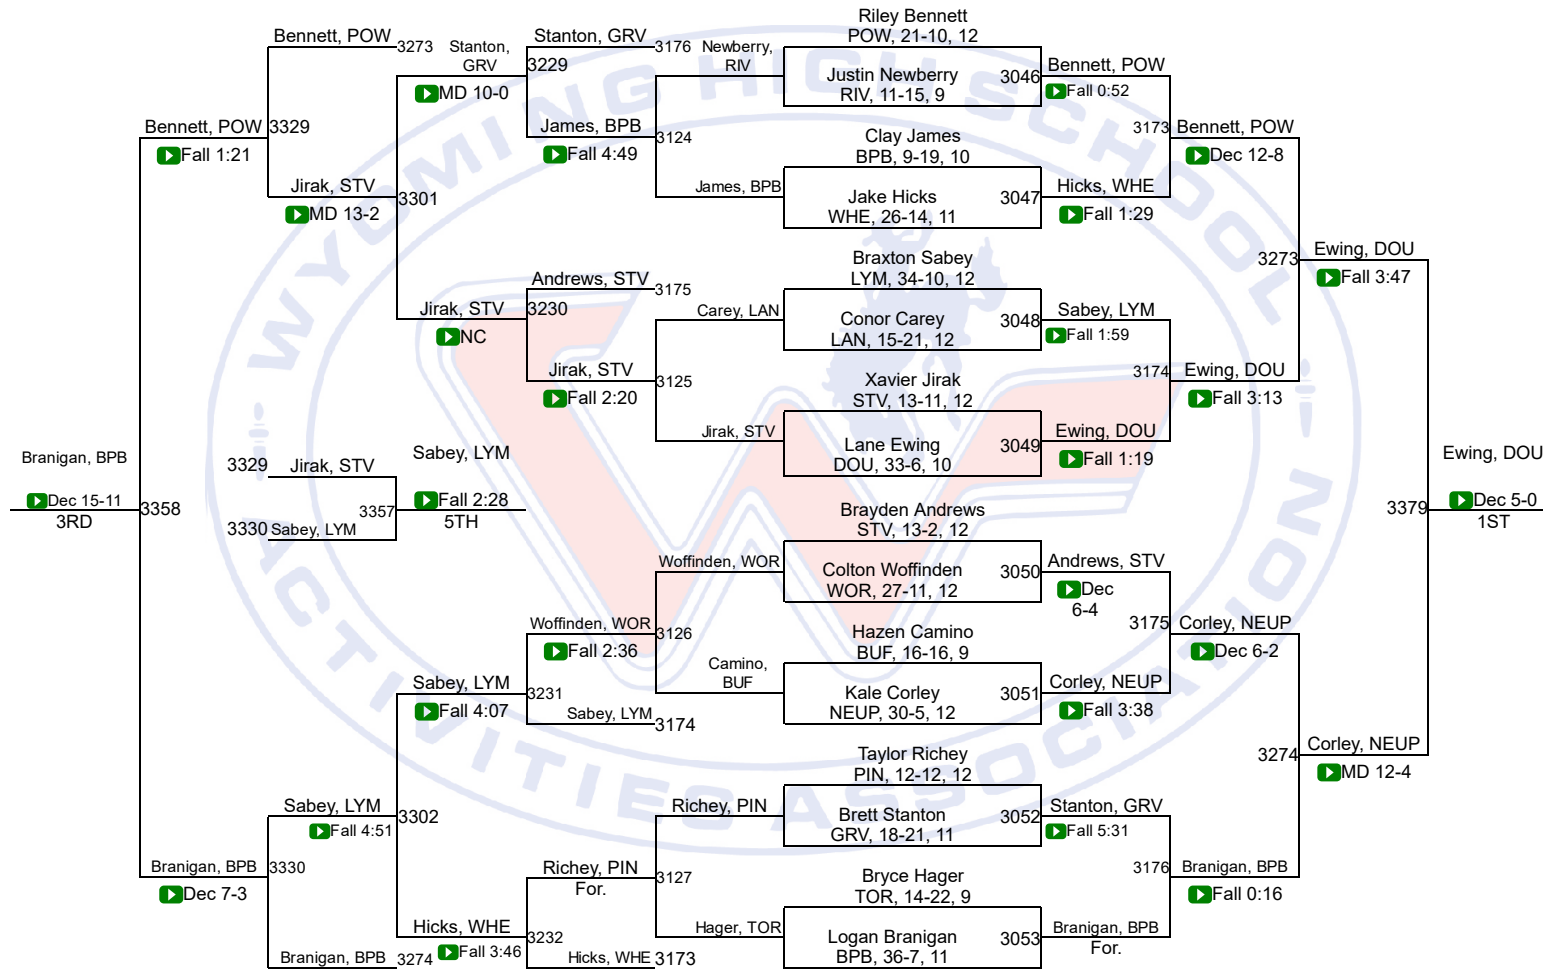

Team Scores

3A Team Scores		
1	Star Valley	228.0
2	Douglas	202.0
3	Worland	165.5
4	Green River	148.0
5	Pinedale	135.0
6	Cody	105.5
7	Powell	104.0
8	Burns/Pine Bluffs	91.0
9	Lander Valley	90.0
10	Lyman	77.5
11	Rawlins	70.0
12	Newcastle/Upton	66.5
13	Torrington	56.0
14	Riverton	51.0
14	Wheatland	51.0
16	Mountain View	43.0
17	Buffalo	11.0

WHSAA State Championships

3A-120

WHSAA State Championships

3A-145

WHSAA State Championships

3A-170

WHSAA State Championships

3A-285