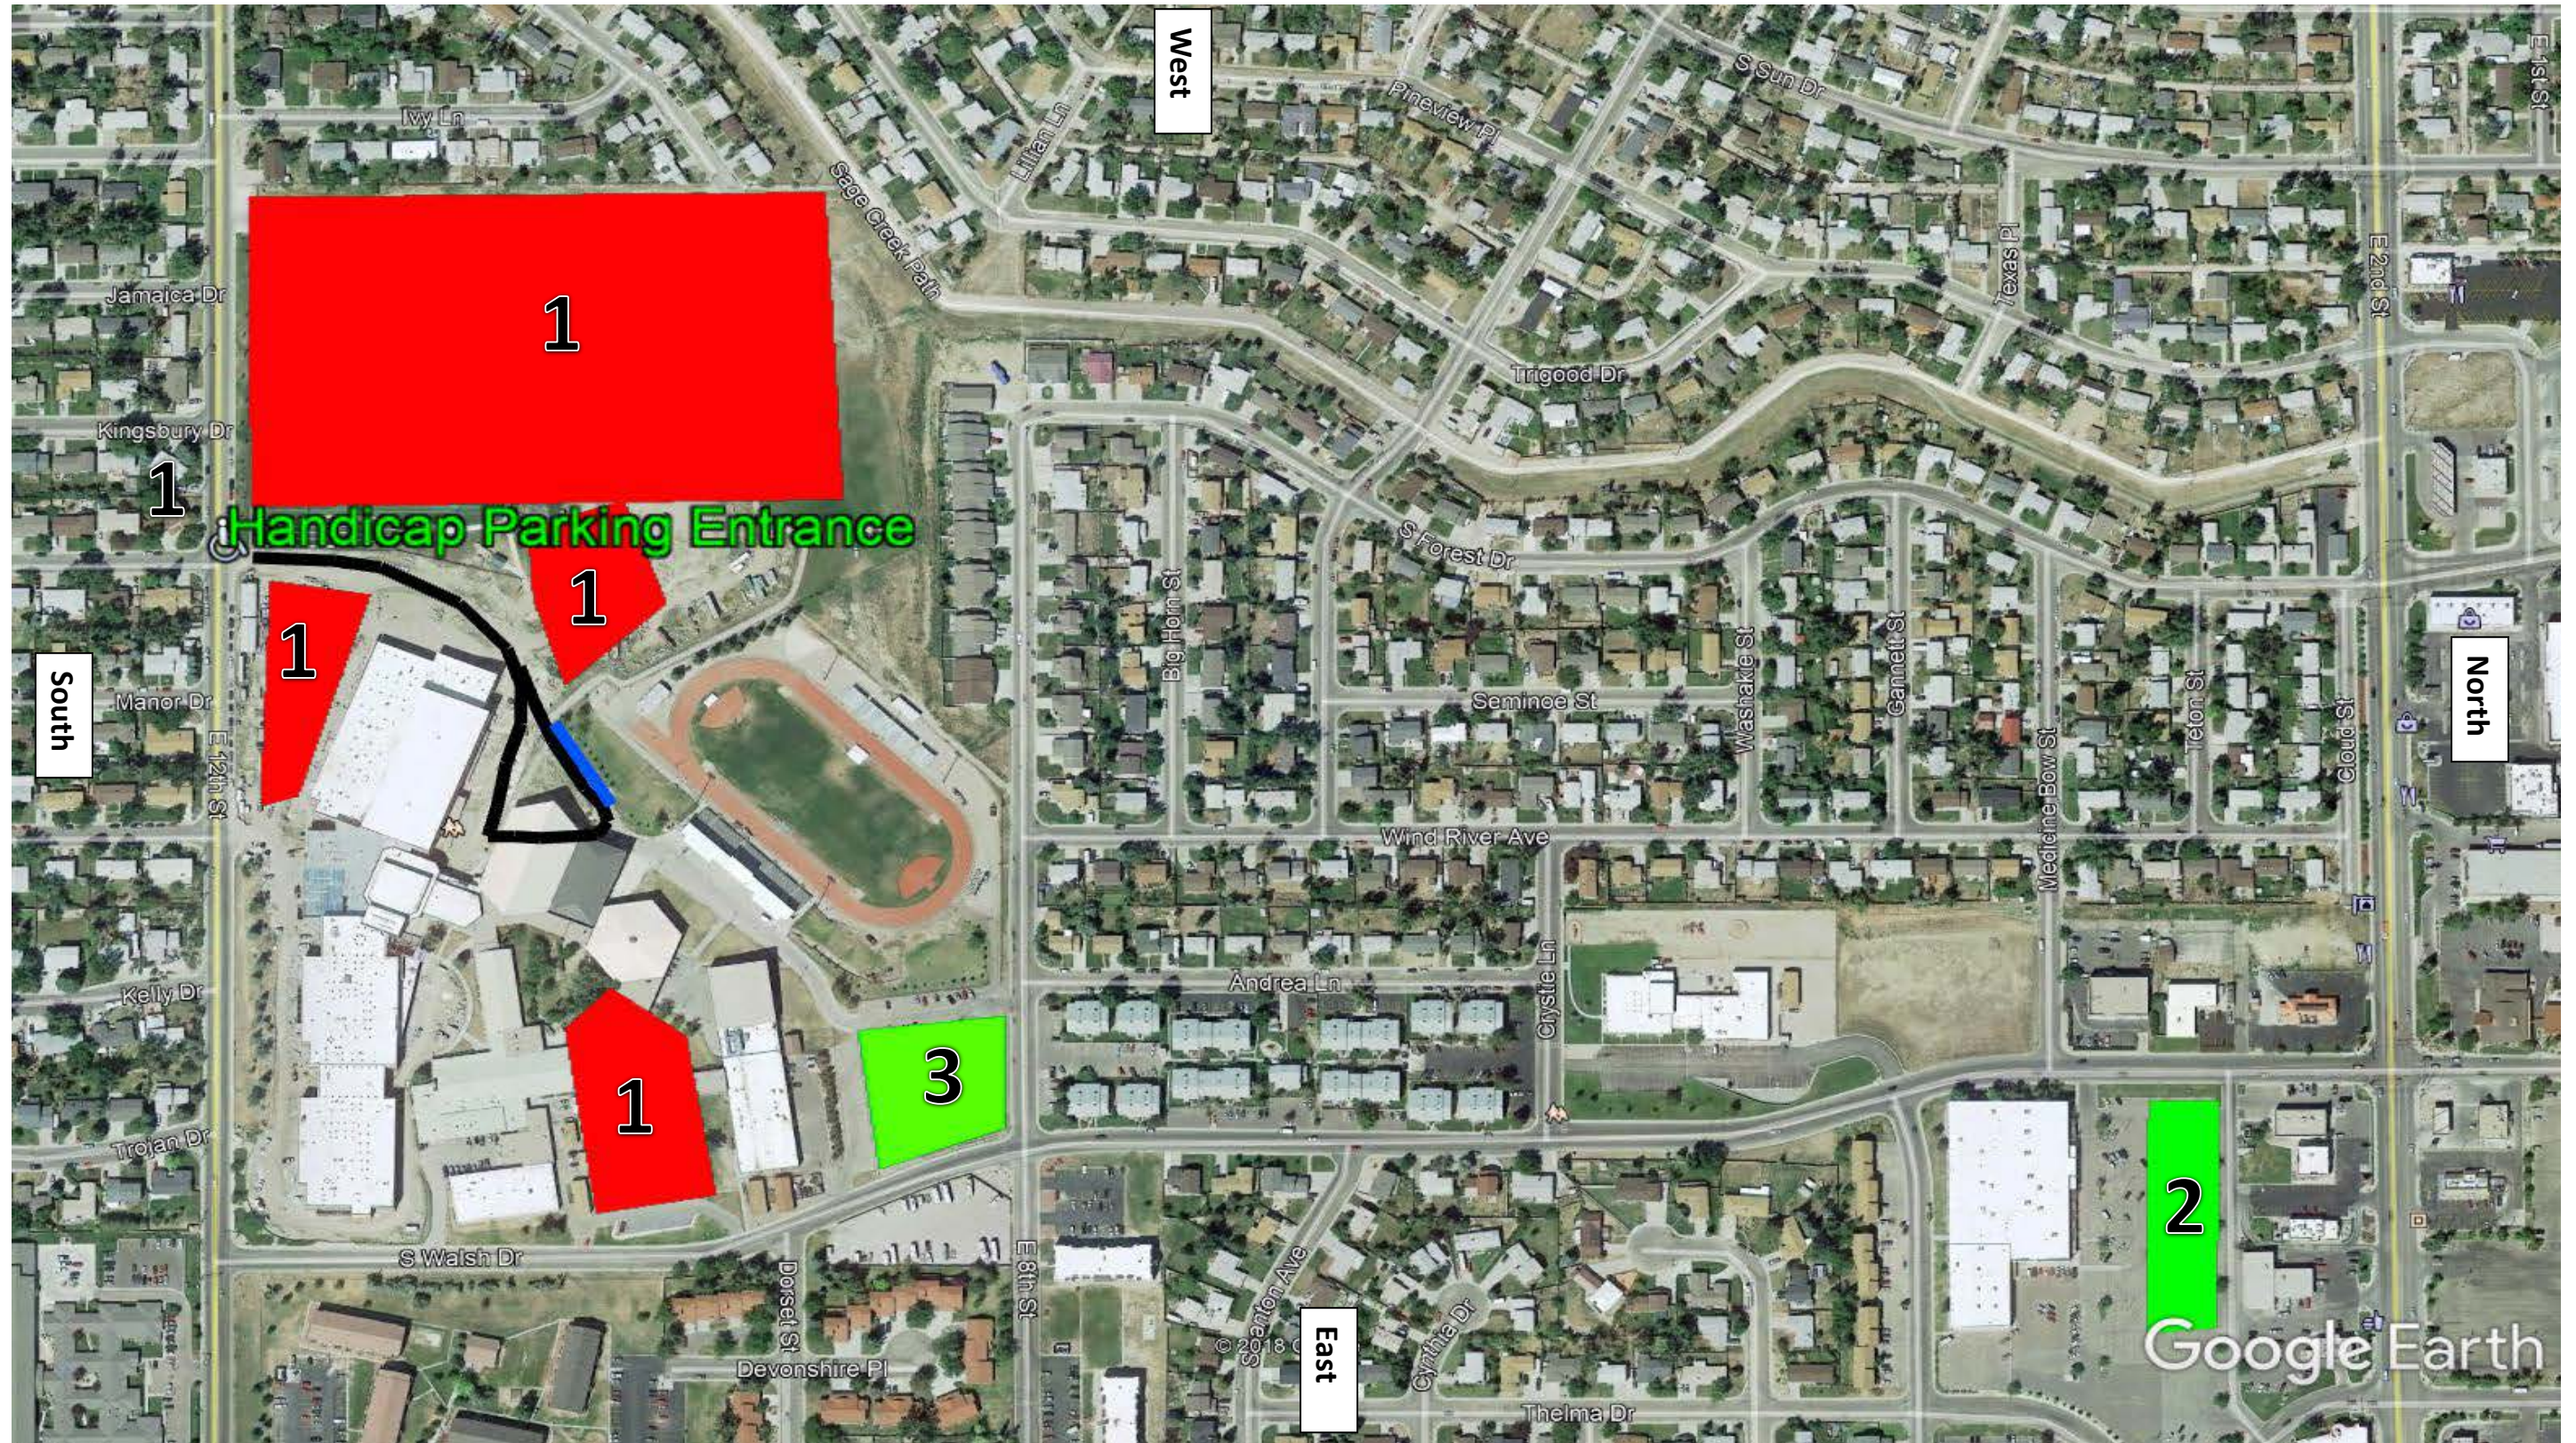

Bus and van parking and route to Kelly Walsh High School.

PLEASE, DO NOT PARK BUSES IN RESIDENTIAL AREAS.

Shuttle for drivers to games will be provided.

Please follow route.

From High School:

- 1. Turn right out of 8th Street head south on S. Walsh Dr.**
- 2. Turn left on E 12th Street.**
- 3. Turn left on SE Wyoming Blvd.**
- 4. Turn right on Blackmore Road.**
- 5. Turn left on Landmark Drive.**
- 6. Turn left into Mall Parking lot driveway.**
- 7. Turn left into Mall Parking Lot.**
- 8. Proceed to Coned area.**

From Mall:

- 1. Exit the Mall West Entrance/Exit.**
- 2. Turn right onto SE Wyoming Blvd at traffic light.**
- 3. Turn left onto 2nd Street.**
- 4. Turn left onto S. Walsh Dr.**
- 5. Turn right onto Crystie Lane.**
- 6. Turn left onto Wind River Avenue.**
- 7. Turn left on 8th Street.**
- 8. Parking will be on the south side of the street.**

Fan, Worker, Coach, Family and Volunteer Parking

Designated Parking Areas

1. NO PARKING! VIOLATORS WILL BE TOWED! DON'T MAKE THIS MISTAKE.
2. OPEN PARKING FOR ALL – UNTIL FILLED.
3. VOLUNTEER, COACH, WORKER PARKING ONLY
4. BLUE LINE FOR HANDICAP PARKING ONLY! HANDICAP ENTRANCE ON EAST 12TH STREET.