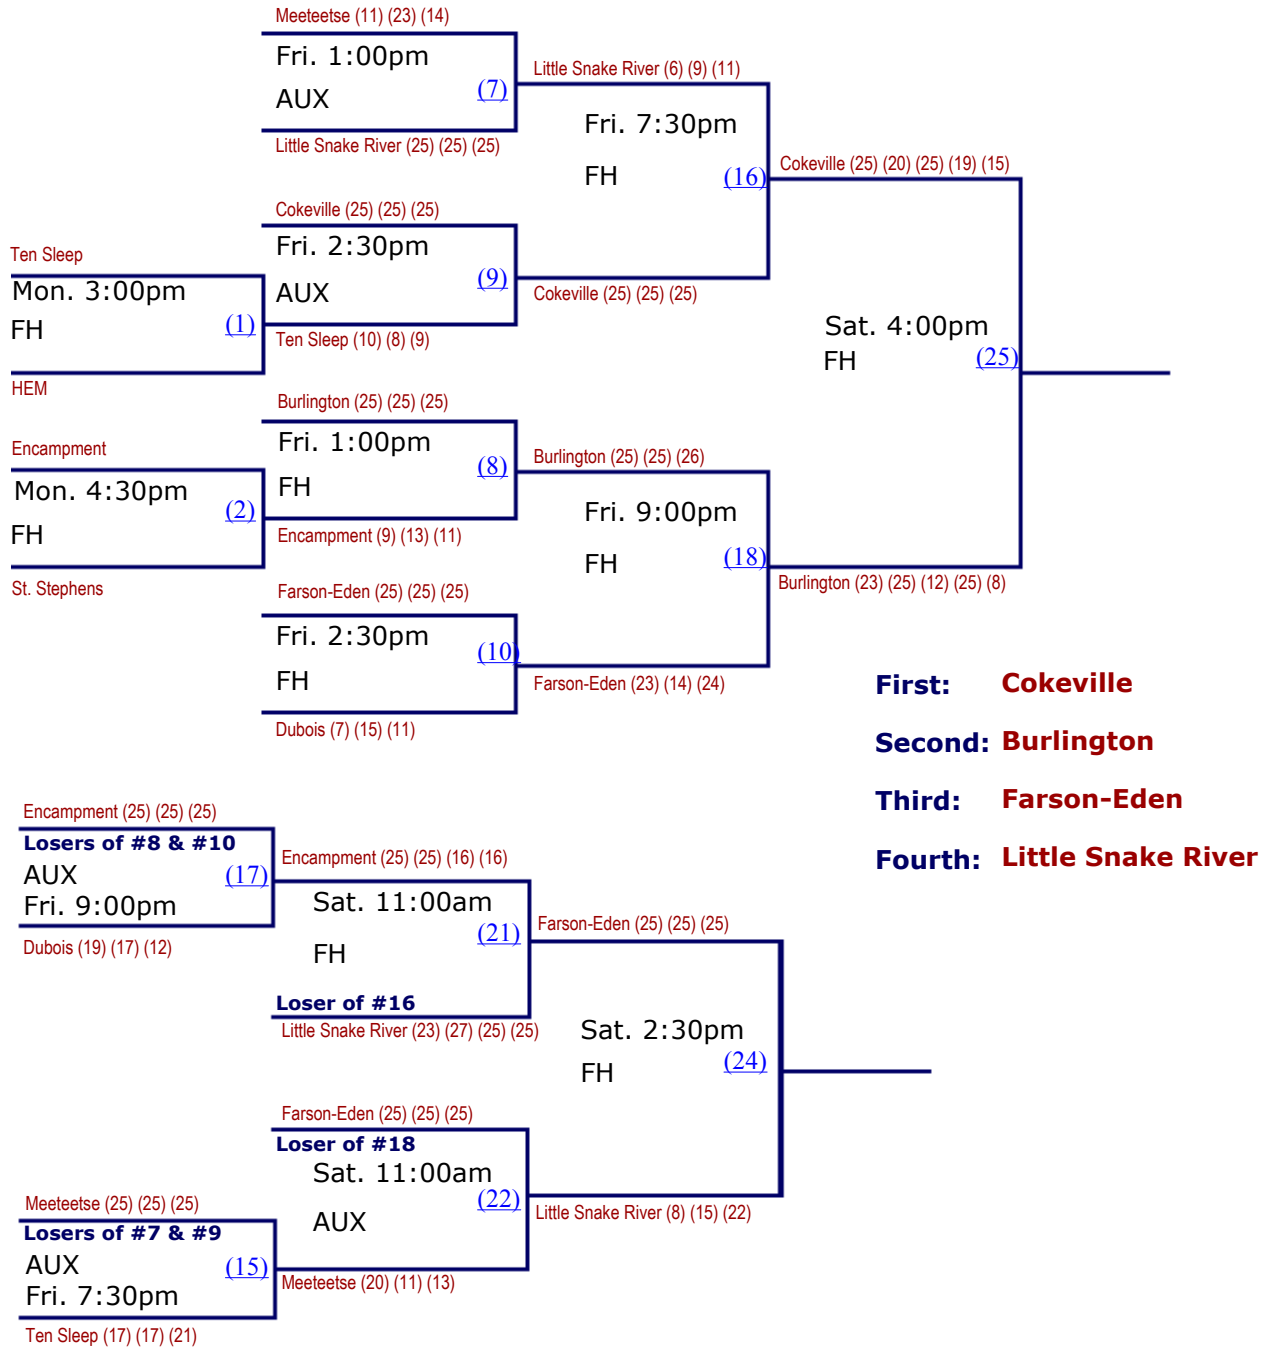

2008 1A EAST REGIONAL VOLLEYBALL TOURNAMENT

**Buffalo High School
Buffalo, WY
October 24th & 25th, 2008**

- First: Southeast**
- Second: Hulett**
- Third: Kaycee**
- Fourth: Arvada-Clearmont**

2008 1A WEST REGIONAL VOLLEYBALL TOURNAMENT

Lander High School
Lander, WY
October 24th & 25th, 2008

2008 2A EAST REGIONAL VOLLEYBALL TOURNAMENT

Torrington High School, Middle School
& Eastern Wyoming College
Torrington, WY
October 24th & 25th, 2008

2008 2A WEST REGIONAL VOLLEYBALL TOURNAMENT

**Lander High School
Lander, WY
October 24th & 25th, 2008**

- First: Mountain View**
- Second: Riverside**
- Third: Rocky Mountain**
- Fourth: Thermopolis**

2008 3A EAST REGIONAL VOLLEYBALL TOURNAMENT

**Rawlins High School
Rawlins, WY
October 24th & 25th, 2008**

- First: Wheatland**
- Second: Rawlins**
- Third: Douglas**
- Fourth: Buffalo**

2008 3A WEST REGIONAL VOLLEYBALL TOURNAMENT

Pinedale High School
Pinedale, WY
October 24th & 25th, 2008