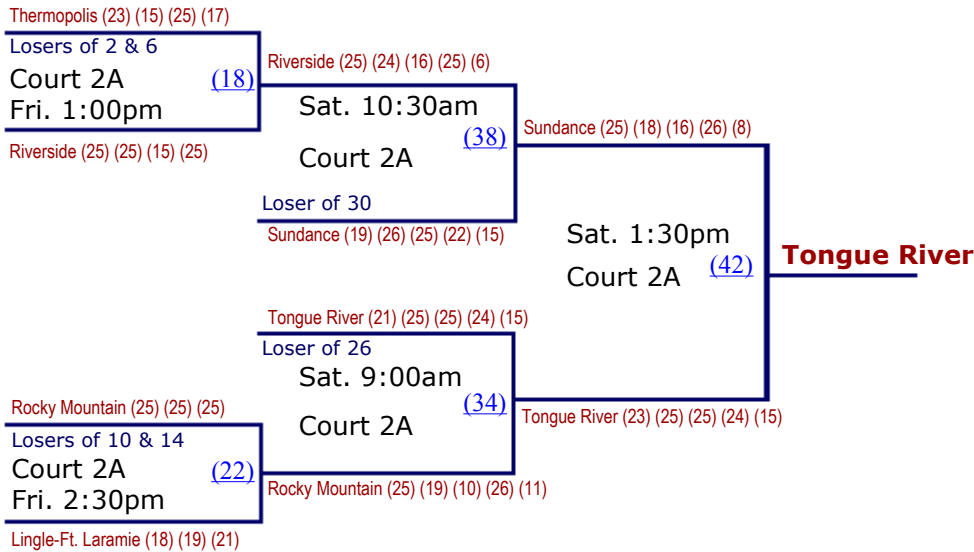

Cheyenne East
4th Place

Campbell County
2nd Place

2008 4A West Regional Volleyball Tournament
Green River High School
Green River, WY
October 24th & 25th, 2008

Friday, October 24th

Saturday, October 25th

Green River
4th Place

Kelly Walsh
2nd Place

Class 1A - 2008 STATE VOLLEYBALL TOURNAMENT

All Matches will be on Court 1A
(In front of Sections B & C)

Class 2A - 2008 STATE VOLLEYBALL TOURNAMENT

All Matches will be on Court 2A
(In front of Sections T & U)

Class 3A - 2008 STATE VOLLEYBALL TOURNAMENT

All Matches will be on Court 3A
(In front of Sections Q & R)

- First: Powell**
- Second: Kemmerer**
- Third: Wheatland**
- Fourth: Lyman**

Class 4A - 2008 STATE VOLLEYBALL TOURNAMENT

All Matches will be on Court 4A
(In front of Sections E & F)

Campbell Co. (20) (25) (16) (21)

Thu. 3:00pm
Court 4A (4)

Rock Springs (25) (17) (25) (25)

Rock Springs (11) (9) (11)

Fri. 4:30pm

Court 4A (28)

Natrona (25) (23) (17) (19)