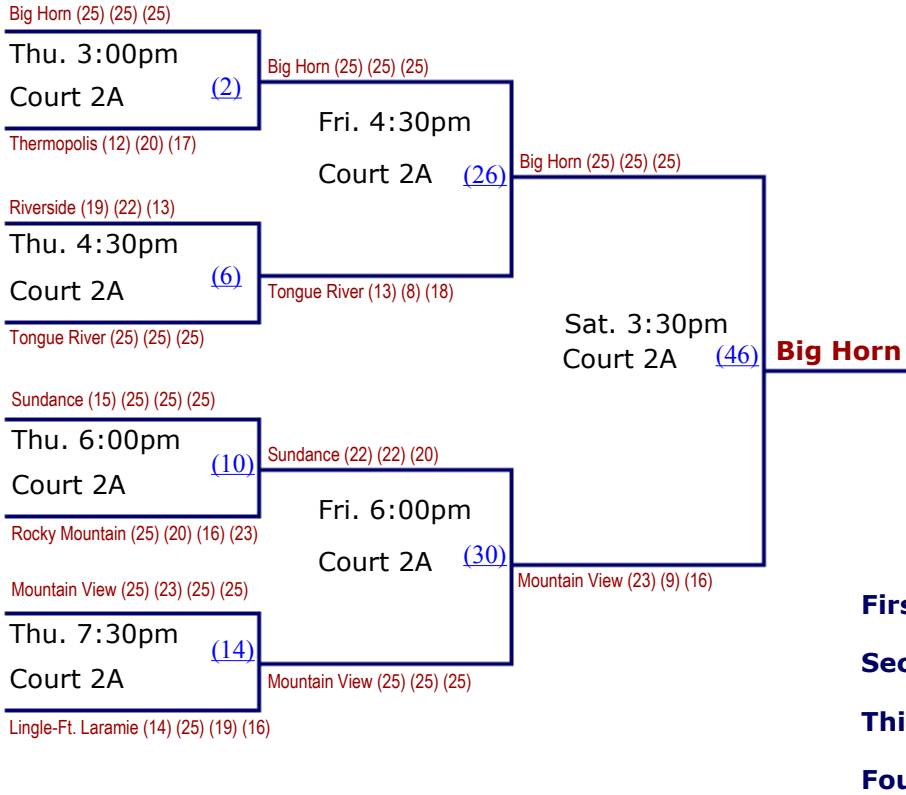

Cheyenne East
4th Place

Campbell County
2nd Place

2008 4A West Regional Volleyball Tournament
Green River High School
Green River, WY
October 24th & 25th, 2008

Friday, October 24th

Saturday, October 25th

Green River
4th Place

Kelly Walsh
2nd Place

Class 1A - 2008 STATE VOLLEYBALL TOURNAMENT

All Matches will be on Court 1A
(In front of Sections B & C)

Class 2A - 2008 STATE VOLLEYBALL TOURNAMENT

All Matches will be on Court 2A
(In front of Sections T & U)

Class 3A - 2008 STATE VOLLEYBALL TOURNAMENT

All Matches will be on Court 3A
(In front of Sections Q & R)

- First: Powell**
- Second: Kemmerer**
- Third: Wheatland**
- Fourth: Lyman**

Class 4A - 2008 STATE VOLLEYBALL TOURNAMENT

All Matches will be on Court 4A
(In front of Sections E & F)

Campbell Co. (20) (25) (16) (21)

Thu. 3:00pm
Court 4A (4)

Rock Springs (25) (17) (25) (25)

Rock Springs (11) (9) (11)

Fri. 4:30pm

Court 4A (28)

Natrona (25) (23) (17) (19)