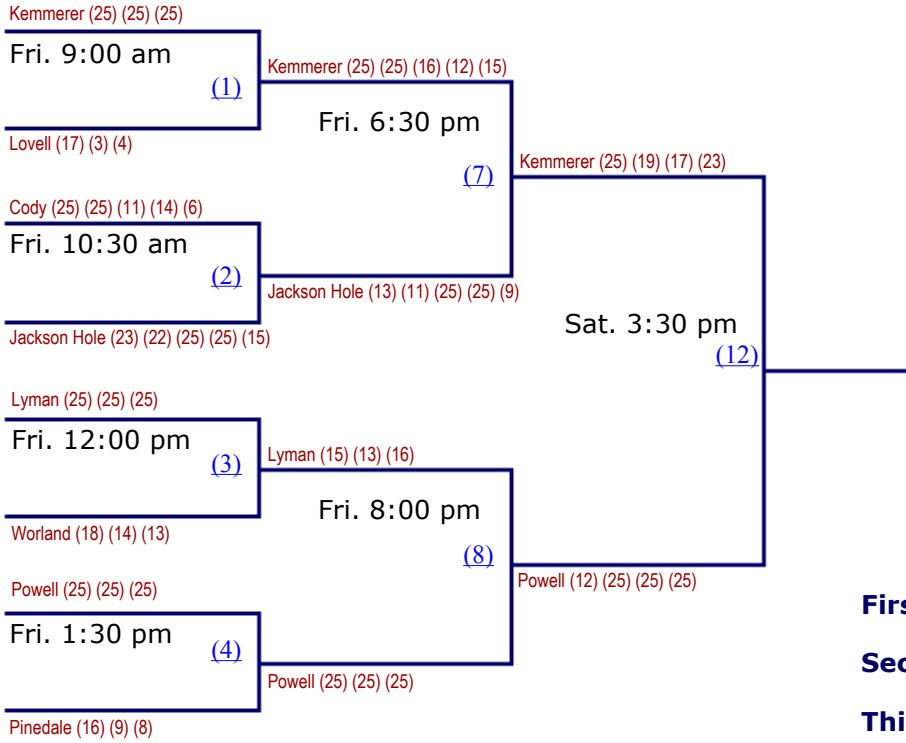

2008 2A WEST REGIONAL VOLLEYBALL TOURNAMENT

**Lander High School
Lander, WY
October 24th & 25th, 2008**

- First: Mountain View**
- Second: Riverside**
- Third: Rocky Mountain**
- Fourth: Thermopolis**

2008 3A EAST REGIONAL VOLLEYBALL TOURNAMENT

**Rawlins High School
Rawlins, WY
October 24th & 25th, 2008**

- First: Wheatland**
- Second: Rawlins**
- Third: Douglas**
- Fourth: Buffalo**

2008 3A WEST REGIONAL VOLLEYBALL TOURNAMENT

Pinedale High School
Pinedale, WY
October 24th & 25th, 2008

First: Powell
Second: Kemmerer
Third: Lyman
Fourth: Worland

**2008 4A East Regional Volleyball Tournament
Sheridan High School
Sheridan, WY
October 24th & 25th, 2008**

Friday, October 24th

Saturday, October 25th

Cheyenne East
4th Place

Campbell County
2nd Place

2008 4A West Regional Volleyball Tournament
Green River High School
Green River, WY
October 24th & 25th, 2008

Friday, October 24th

Saturday, October 25th

Green River
4th Place