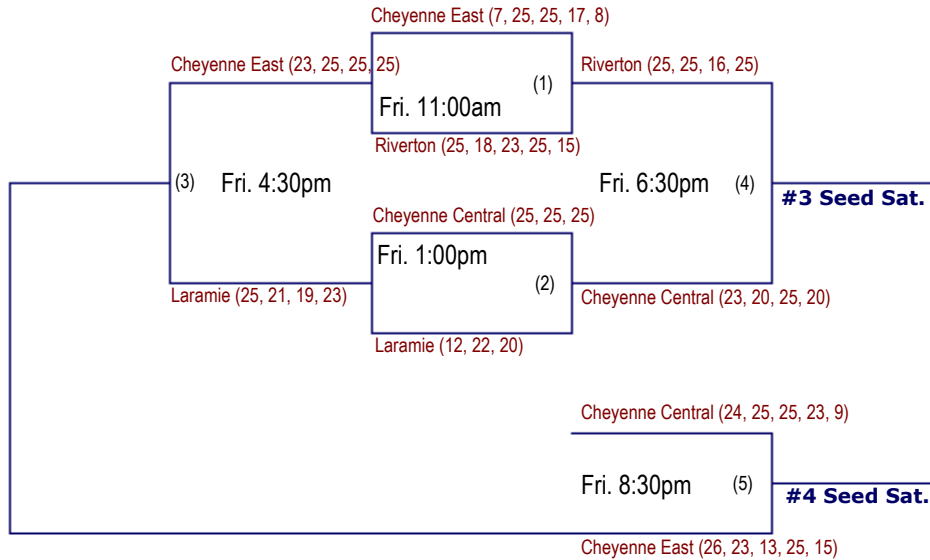

2008 2A WEST REGIONAL VOLLEYBALL TOURNAMENT

**Lander High School
Lander, WY
October 24th & 25th, 2008**

- First: Mountain View**
- Second: Riverside**
- Third: Rocky Mountain**
- Fourth: Thermopolis**

2008 3A EAST REGIONAL VOLLEYBALL TOURNAMENT

**Rawlins High School
Rawlins, WY
October 24th & 25th, 2008**

- First: Wheatland**
- Second: Rawlins**
- Third: Douglas**
- Fourth: Buffalo**

2008 3A WEST REGIONAL VOLLEYBALL TOURNAMENT

Pinedale High School
Pinedale, WY
October 24th & 25th, 2008

First: Powell
Second: Kemmerer
Third: Lyman
Fourth: Worland

**2008 4A East Regional Volleyball Tournament
Sheridan High School
Sheridan, WY
October 24th & 25th, 2008**

Friday, October 24th

Saturday, October 25th

Cheyenne East
4th Place

Campbell County
2nd Place

2008 4A West Regional Volleyball Tournament
Green River High School
Green River, WY
October 24th & 25th, 2008

Friday, October 24th

Saturday, October 25th

Green River
4th Place