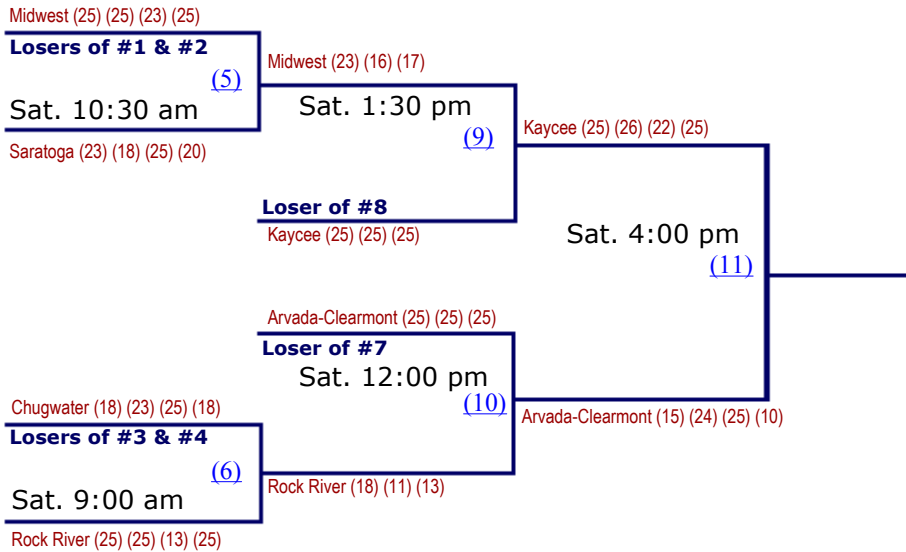

2008 1A EAST REGIONAL VOLLEYBALL TOURNAMENT

**Buffalo High School
Buffalo, WY
October 24th & 25th, 2008**

- First: Southeast**
- Second: Hulett**
- Third: Kaycee**
- Fourth: Arvada-Clearmont**

2008 1A WEST REGIONAL VOLLEYBALL TOURNAMENT

Lander High School
Lander, WY
October 24th & 25th, 2008

2008 2A EAST REGIONAL VOLLEYBALL TOURNAMENT

Torrington High School, Middle School
& Eastern Wyoming College
Torrington, WY
October 24th & 25th, 2008

2008 2A WEST REGIONAL VOLLEYBALL TOURNAMENT

**Lander High School
Lander, WY
October 24th & 25th, 2008**

- First: Mountain View**
- Second: Riverside**
- Third: Rocky Mountain**
- Fourth: Thermopolis**

2008 3A EAST REGIONAL VOLLEYBALL TOURNAMENT

**Rawlins High School
Rawlins, WY
October 24th & 25th, 2008**

- First: Wheatland**
- Second: Rawlins**
- Third: Douglas**
- Fourth: Buffalo**

2008 3A WEST REGIONAL VOLLEYBALL TOURNAMENT

Pinedale High School
Pinedale, WY
October 24th & 25th, 2008