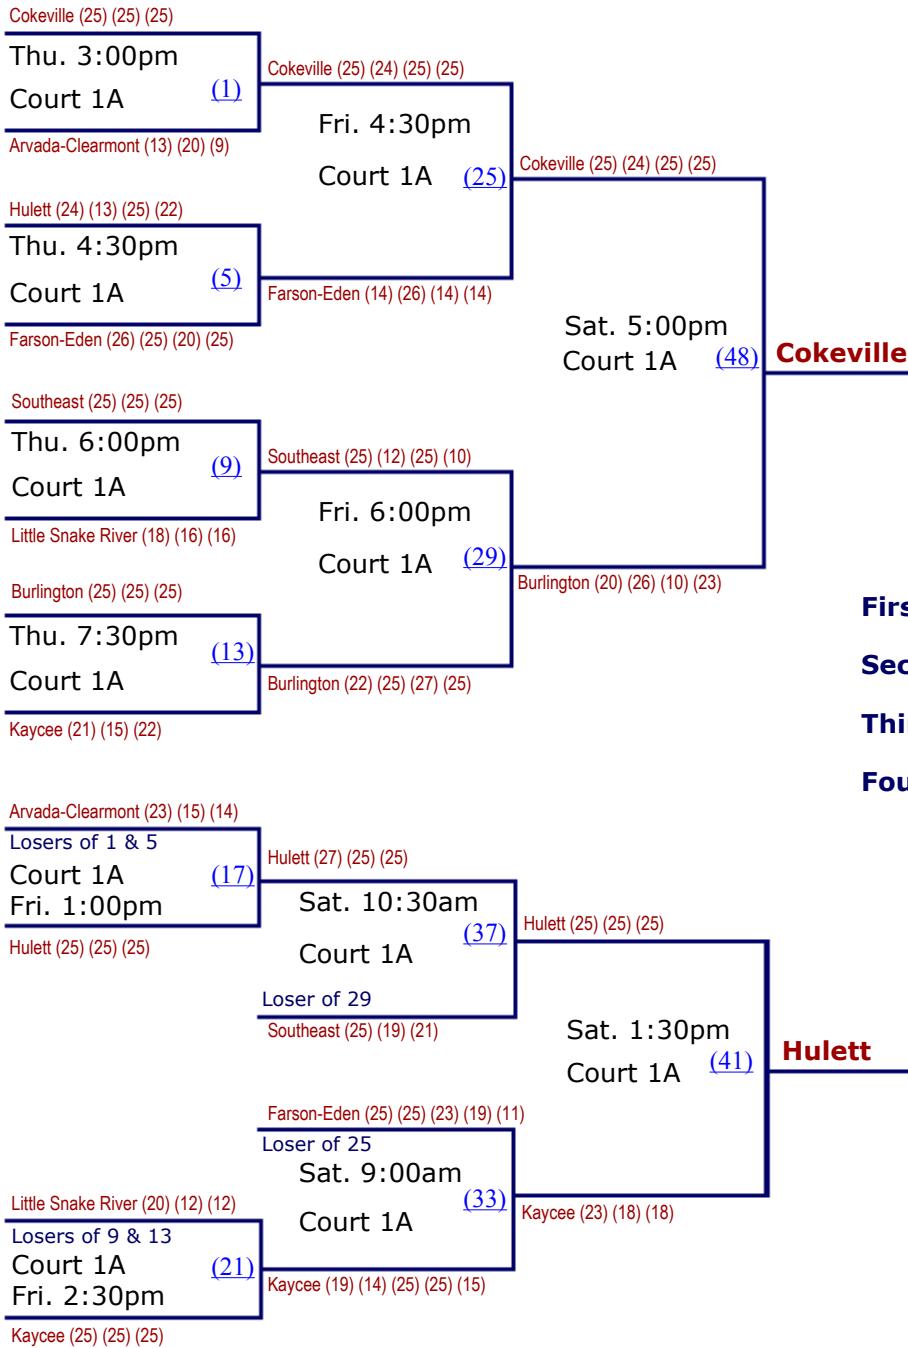

2008 2A WEST REGIONAL VOLLEYBALL TOURNAMENT

**Lander High School
Lander, WY
October 24th & 25th, 2008**

- First: Mountain View**
- Second: Riverside**
- Third: Rocky Mountain**
- Fourth: Thermopolis**

2008 3A EAST REGIONAL VOLLEYBALL TOURNAMENT

First: Powell
Second: Kemmerer
Third: Lyman
Fourth: Worland

**2008 4A East Regional Volleyball Tournament
Sheridan High School
Sheridan, WY
October 24th & 25th, 2008**

Friday, October 24th

Saturday, October 25th

Cheyenne East
4th Place

Campbell County
2nd Place

2008 4A West Regional Volleyball Tournament
Green River High School
Green River, WY
October 24th & 25th, 2008

Friday, October 24th

Saturday, October 25th

Green River
4th Place

Kelly Walsh
2nd Place

Class 1A - 2008 STATE VOLLEYBALL TOURNAMENT

All Matches will be on Court 1A
(In front of Sections B & C)

Class 2A - 2008 STATE VOLLEYBALL TOURNAMENT

All Matches will be on Court 2A
(In front of Sections T & U)