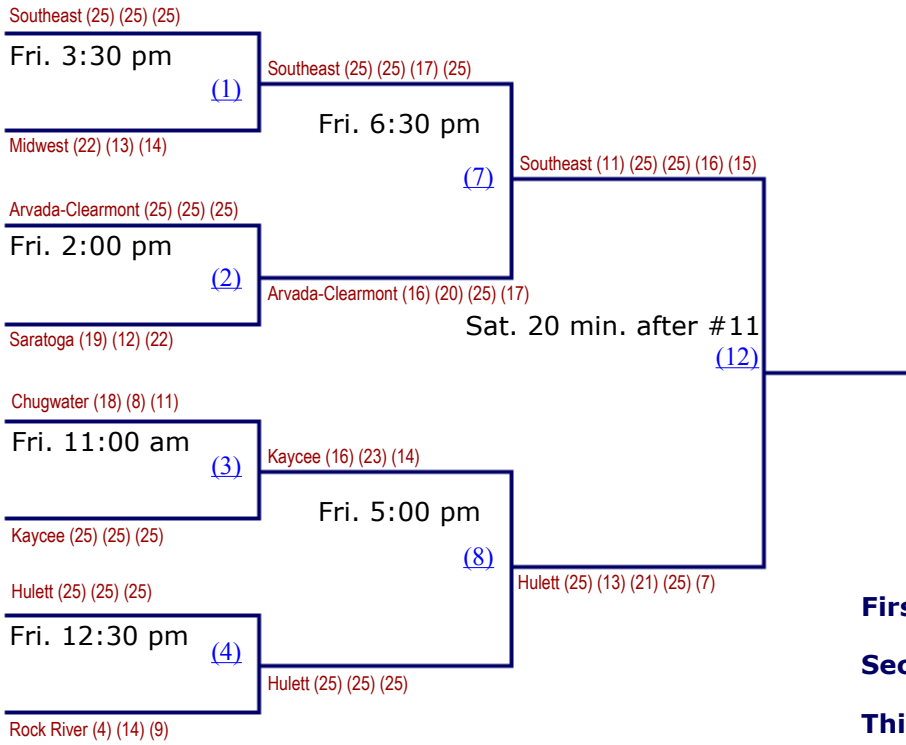

2008 1A EAST REGIONAL VOLLEYBALL TOURNAMENT

**Buffalo High School
Buffalo, WY
October 24th & 25th, 2008**

- First: Southeast**
- Second: Hulett**
- Third: Kaycee**
- Fourth: Arvada-Clearmont**

2008 1A WEST REGIONAL VOLLEYBALL TOURNAMENT

Lander High School
Lander, WY
October 24th & 25th, 2008

2008 2A EAST REGIONAL VOLLEYBALL TOURNAMENT

Torrington High School, Middle School
& Eastern Wyoming College
Torrington, WY
October 24th & 25th, 2008

2008 2A WEST REGIONAL VOLLEYBALL TOURNAMENT

**Lander High School
Lander, WY
October 24th & 25th, 2008**

- First: Mountain View**
- Second: Riverside**
- Third: Rocky Mountain**
- Fourth: Thermopolis**

2008 3A EAST REGIONAL VOLLEYBALL TOURNAMENT

Cheyenne East
4th Place

Campbell County
2nd Place

2008 4A West Regional Volleyball Tournament
Green River High School
Green River, WY
October 24th & 25th, 2008

Friday, October 24th

Saturday, October 25th

Green River
4th Place