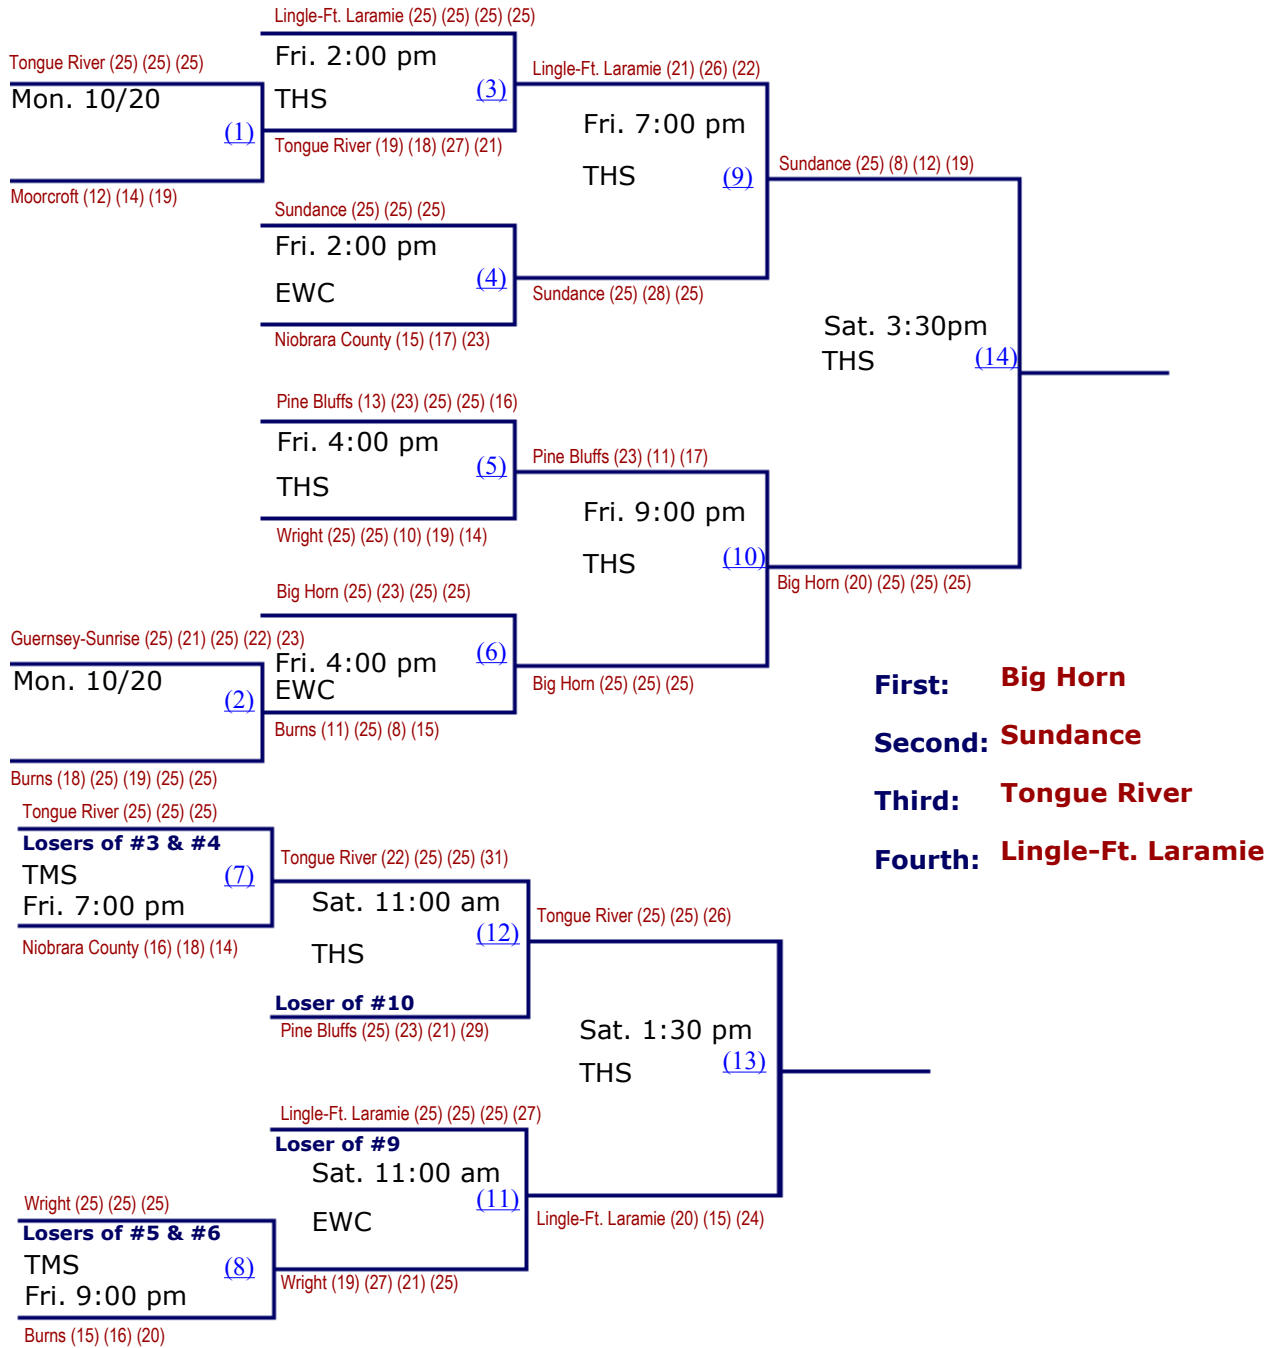

2008 1A EAST REGIONAL VOLLEYBALL TOURNAMENT

**Buffalo High School
Buffalo, WY
October 24th & 25th, 2008**

- First: Southeast**
- Second: Hulett**
- Third: Kaycee**
- Fourth: Arvada-Clearmont**

2008 1A WEST REGIONAL VOLLEYBALL TOURNAMENT

Lander High School
Lander, WY
October 24th & 25th, 2008

2008 2A EAST REGIONAL VOLLEYBALL TOURNAMENT

Torrington High School, Middle School
& Eastern Wyoming College
Torrington, WY
October 24th & 25th, 2008

2008 2A WEST REGIONAL VOLLEYBALL TOURNAMENT

**Lander High School
Lander, WY
October 24th & 25th, 2008**

- First: Mountain View**
- Second: Riverside**
- Third: Rocky Mountain**
- Fourth: Thermopolis**

2008 3A EAST REGIONAL VOLLEYBALL TOURNAMENT

All Matches will be on Court 4A
(In front of Sections E & F)

Campbell Co. (20) (25) (16) (21)

Thu. 3:00pm
Court 4A (4)

Rock Springs (25) (17) (25) (25)

Rock Springs (11) (9) (11)

Fri. 4:30pm

Court 4A (28)

Natrona (25) (23) (17) (19)