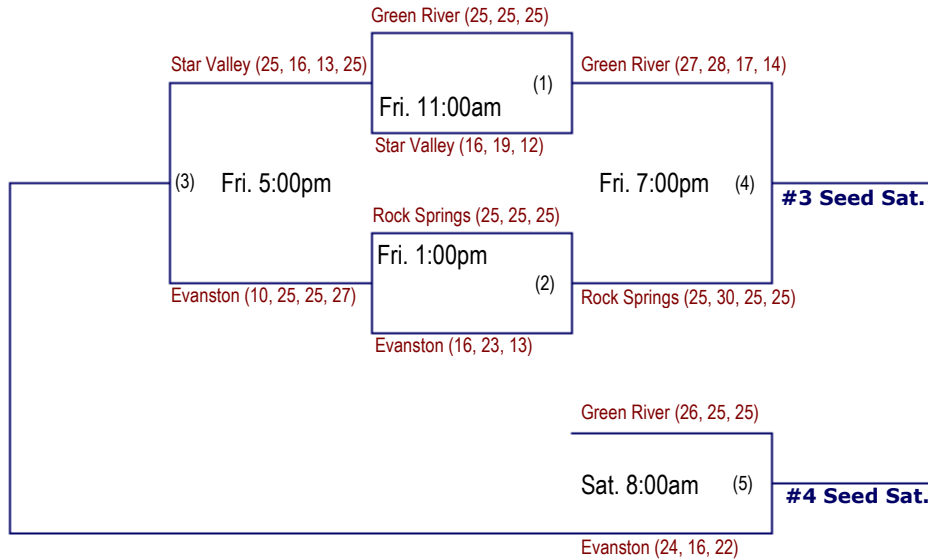

Cheyenne East
4th Place

Campbell County
2nd Place

2008 4A West Regional Volleyball Tournament
Green River High School
Green River, WY
October 24th & 25th, 2008

Friday, October 24th

Saturday, October 25th

Green River
4th Place

Kelly Walsh
2nd Place

Class 1A - 2008 STATE VOLLEYBALL TOURNAMENT

All Matches will be on Court 1A
(In front of Sections B & C)

Class 2A - 2008 STATE VOLLEYBALL TOURNAMENT

All Matches will be on Court 2A
(In front of Sections T & U)

Class 3A - 2008 STATE VOLLEYBALL TOURNAMENT

All Matches will be on Court 3A
(In front of Sections Q & R)

- First: Powell**
- Second: Kemmerer**
- Third: Wheatland**
- Fourth: Lyman**

Class 4A - 2008 STATE VOLLEYBALL TOURNAMENT

All Matches will be on Court 4A
(In front of Sections E & F)

Campbell Co. (20) (25) (16) (21)

Thu. 3:00pm
Court 4A (4)

Rock Springs (25) (17) (25) (25)

Rock Springs (11) (9) (11)

Fri. 4:30pm

Court 4A (28)

Natrona (25) (23) (17) (19)