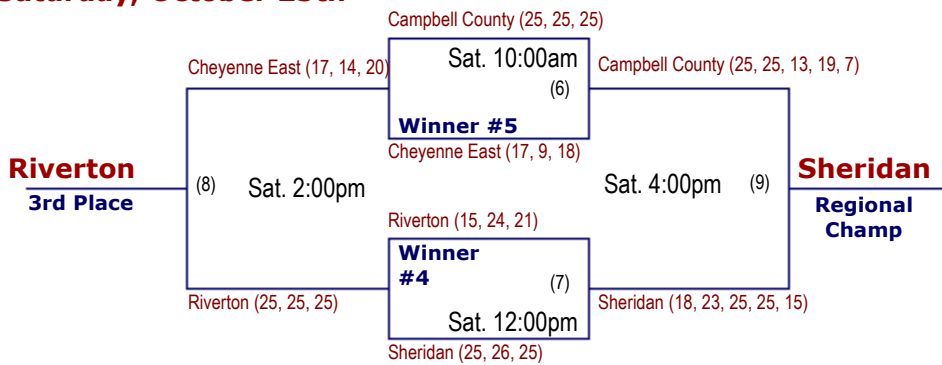

2008 2A WEST REGIONAL VOLLEYBALL TOURNAMENT

**Lander High School
Lander, WY
October 24th & 25th, 2008**

- First: Mountain View**
- Second: Riverside**
- Third: Rocky Mountain**
- Fourth: Thermopolis**

2008 3A EAST REGIONAL VOLLEYBALL TOURNAMENT

**Rawlins High School
Rawlins, WY
October 24th & 25th, 2008**

- First: Wheatland**
- Second: Rawlins**
- Third: Douglas**
- Fourth: Buffalo**

2008 3A WEST REGIONAL VOLLEYBALL TOURNAMENT

Pinedale High School
Pinedale, WY
October 24th & 25th, 2008

First: Powell
Second: Kemmerer
Third: Lyman
Fourth: Worland

**2008 4A East Regional Volleyball Tournament
Sheridan High School
Sheridan, WY
October 24th & 25th, 2008**

Friday, October 24th

Saturday, October 25th

Cheyenne East
4th Place

Campbell County
2nd Place

2008 4A West Regional Volleyball Tournament
Green River High School
Green River, WY
October 24th & 25th, 2008

Friday, October 24th

Saturday, October 25th

Green River
4th Place