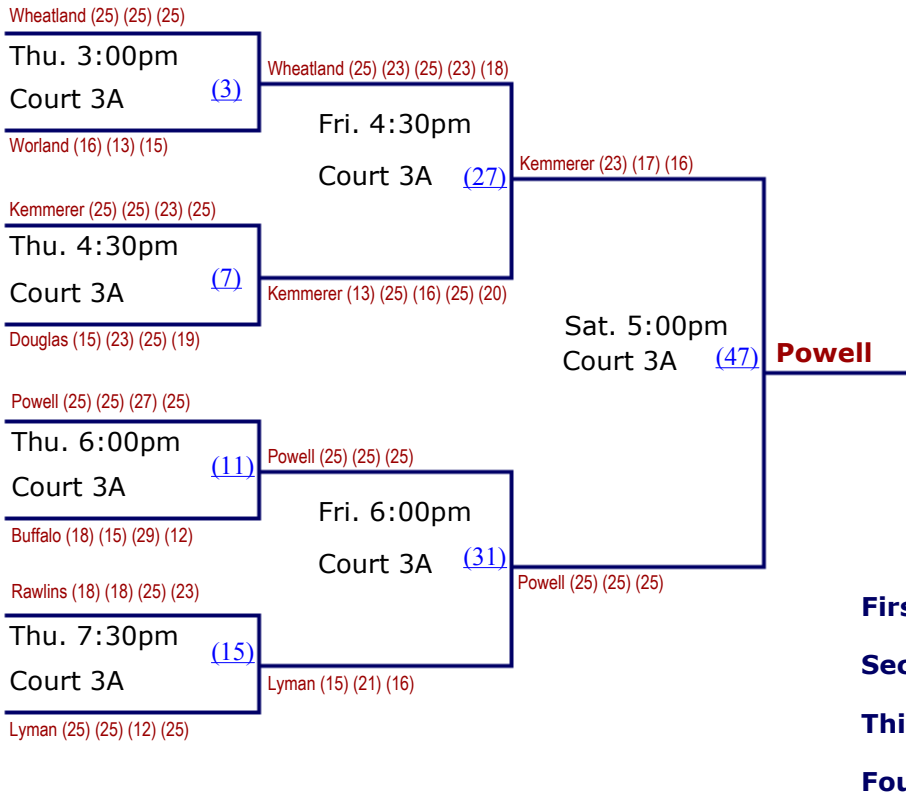

Cheyenne East
4th Place

Campbell County
2nd Place

2008 4A West Regional Volleyball Tournament
Green River High School
Green River, WY
October 24th & 25th, 2008

Friday, October 24th

Saturday, October 25th

Green River
4th Place

Kelly Walsh
2nd Place

Class 1A - 2008 STATE VOLLEYBALL TOURNAMENT

All Matches will be on Court 1A
(In front of Sections B & C)

Class 2A - 2008 STATE VOLLEYBALL TOURNAMENT

All Matches will be on Court 2A
(In front of Sections T & U)

Class 3A - 2008 STATE VOLLEYBALL TOURNAMENT

All Matches will be on Court 3A
(In front of Sections Q & R)

- First: Powell**
- Second: Kemmerer**
- Third: Wheatland**
- Fourth: Lyman**

Class 4A - 2008 STATE VOLLEYBALL TOURNAMENT

All Matches will be on Court 4A
(In front of Sections E & F)

Campbell Co. (20) (25) (16) (21)

Thu. 3:00pm
Court 4A (4)

Rock Springs (25) (17) (25) (25)

Rock Springs (11) (9) (11)

Fri. 4:30pm

Court 4A (28)

Natrona (25) (23) (17) (19)