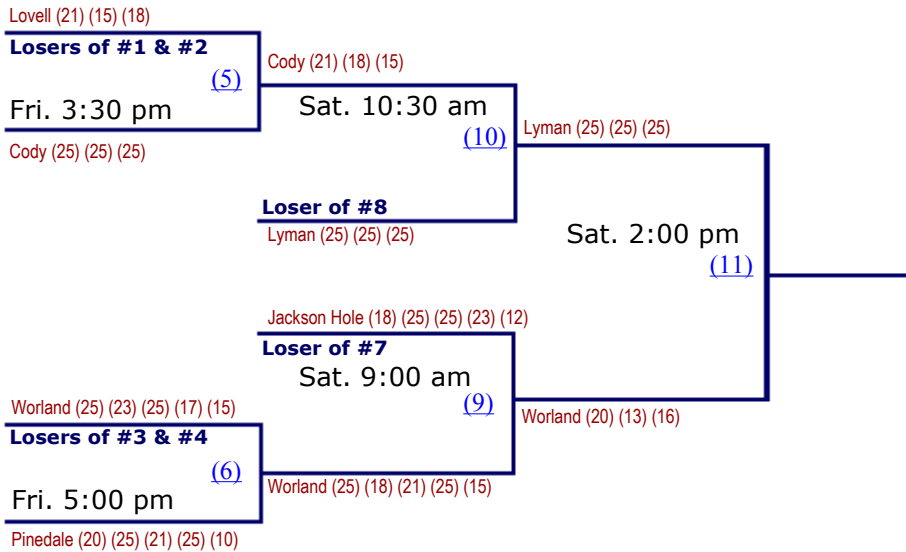

2008 2A WEST REGIONAL VOLLEYBALL TOURNAMENT

**Lander High School
Lander, WY
October 24th & 25th, 2008**

- First: Mountain View**
- Second: Riverside**
- Third: Rocky Mountain**
- Fourth: Thermopolis**

2008 3A EAST REGIONAL VOLLEYBALL TOURNAMENT

**Rawlins High School
Rawlins, WY
October 24th & 25th, 2008**

- First: Wheatland**
- Second: Rawlins**
- Third: Douglas**
- Fourth: Buffalo**

2008 3A WEST REGIONAL VOLLEYBALL TOURNAMENT

Pinedale High School
Pinedale, WY
October 24th & 25th, 2008

First: Powell
Second: Kemmerer
Third: Lyman
Fourth: Worland

**2008 4A East Regional Volleyball Tournament
Sheridan High School
Sheridan, WY
October 24th & 25th, 2008**

Friday, October 24th

Saturday, October 25th

Cheyenne East
4th Place

Campbell County
2nd Place

2008 4A West Regional Volleyball Tournament
Green River High School
Green River, WY
October 24th & 25th, 2008

Friday, October 24th

Saturday, October 25th

Green River
4th Place