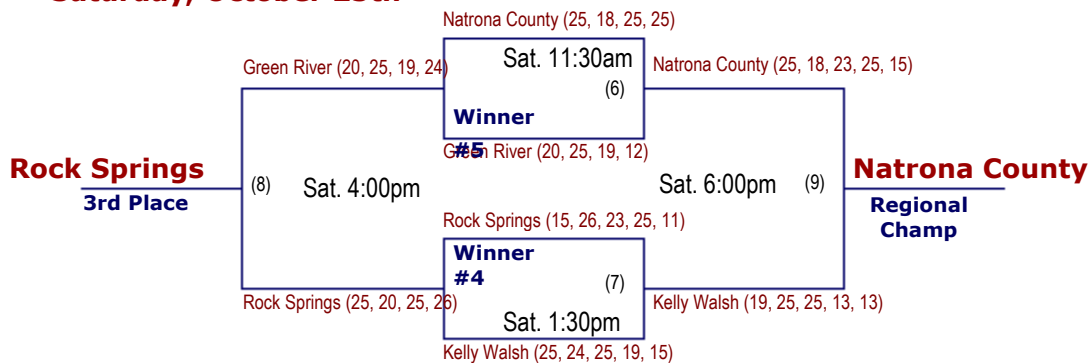

First: Powell
Second: Kemmerer
Third: Lyman
Fourth: Worland

**2008 4A East Regional Volleyball Tournament
Sheridan High School
Sheridan, WY
October 24th & 25th, 2008**

Friday, October 24th

Saturday, October 25th

Cheyenne East
4th Place

Campbell County
2nd Place

2008 4A West Regional Volleyball Tournament
Green River High School
Green River, WY
October 24th & 25th, 2008

Friday, October 24th

Saturday, October 25th

Green River
4th Place

Kelly Walsh
2nd Place

Class 1A - 2008 STATE VOLLEYBALL TOURNAMENT

All Matches will be on Court 1A
(In front of Sections B & C)

Class 2A - 2008 STATE VOLLEYBALL TOURNAMENT

All Matches will be on Court 2A
(In front of Sections T & U)

Class 3A - 2008 STATE VOLLEYBALL TOURNAMENT

All Matches will be on Court 3A
(In front of Sections Q & R)

- First: Powell**
- Second: Kemmerer**
- Third: Wheatland**
- Fourth: Lyman**

Class 4A - 2008 STATE VOLLEYBALL TOURNAMENT