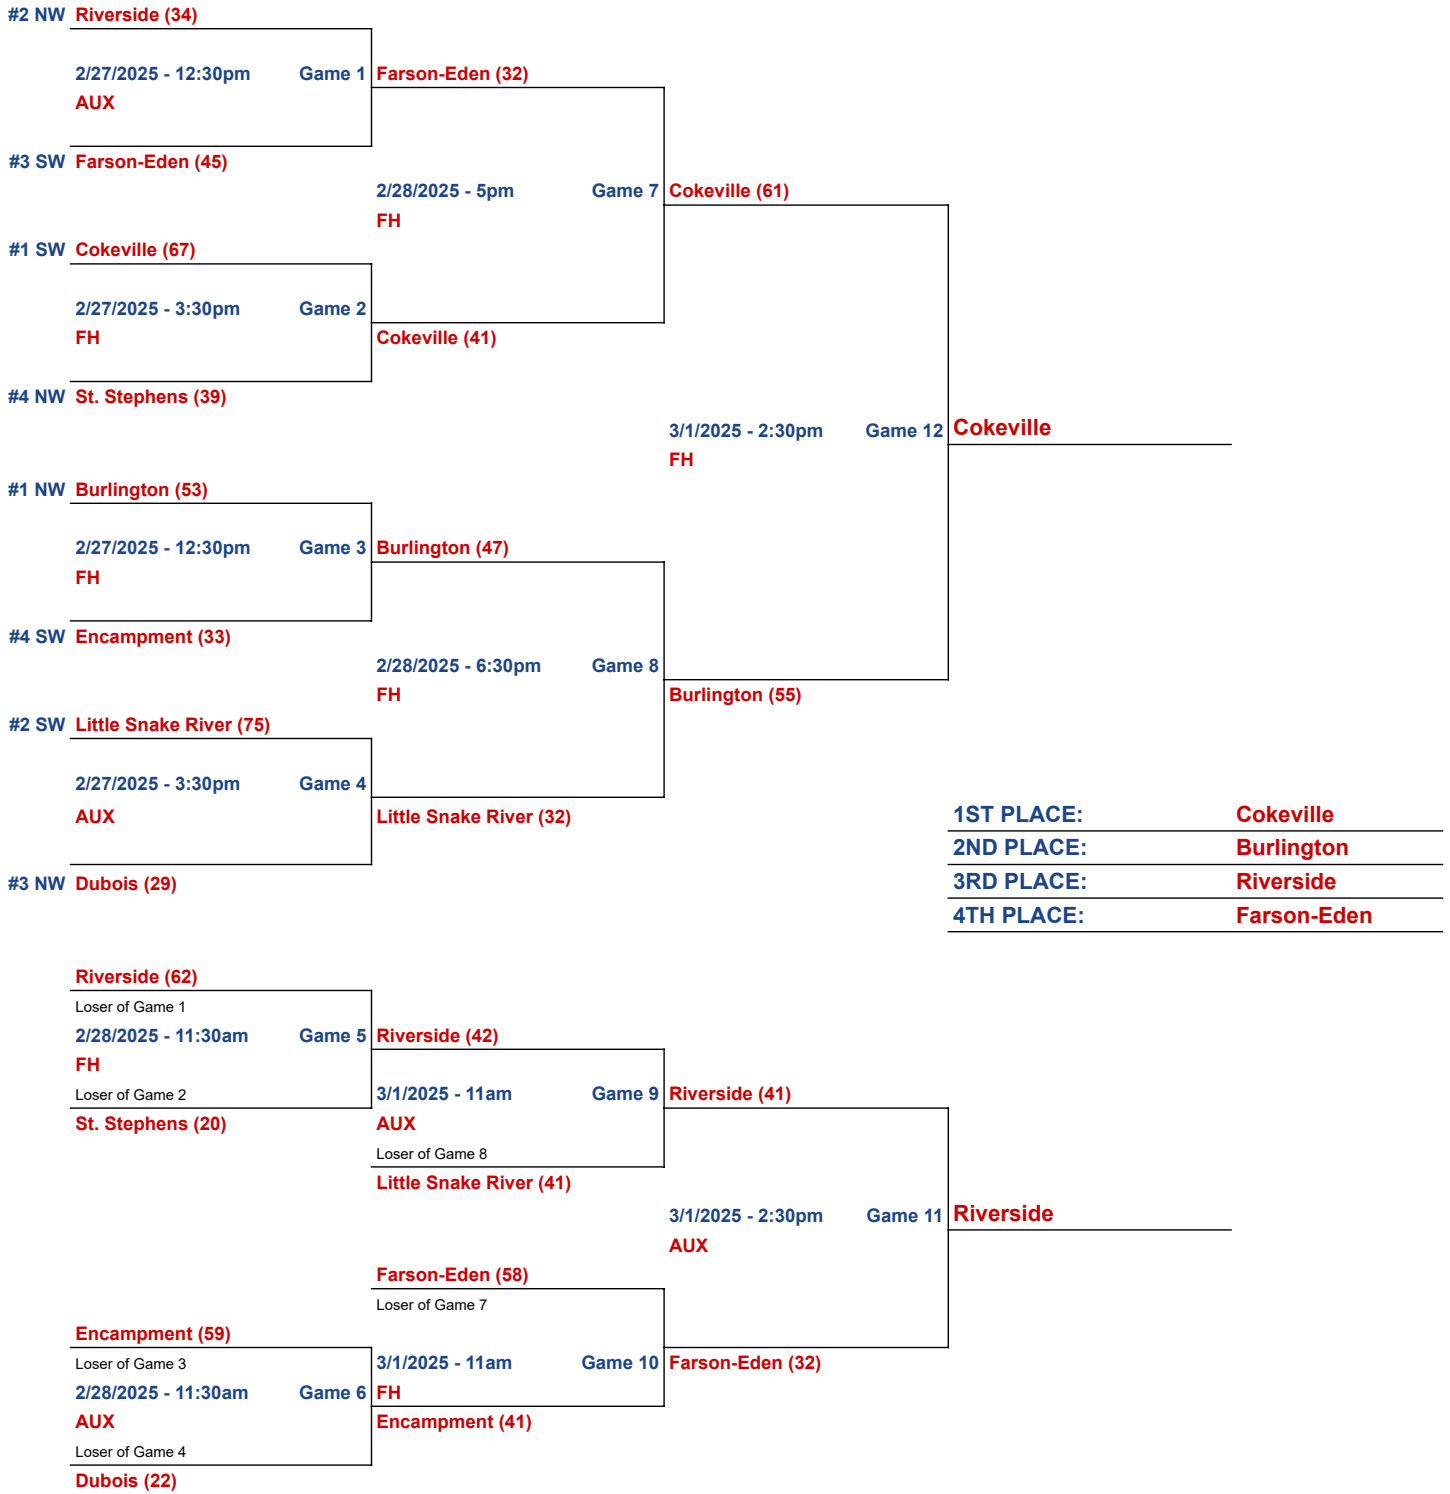

2025 WHSAA 1A WEST GIRLS REGIONAL BASKETBALL TOURNAMENT

FH = FieldHouse Gym, AUX = Auxillary Gym