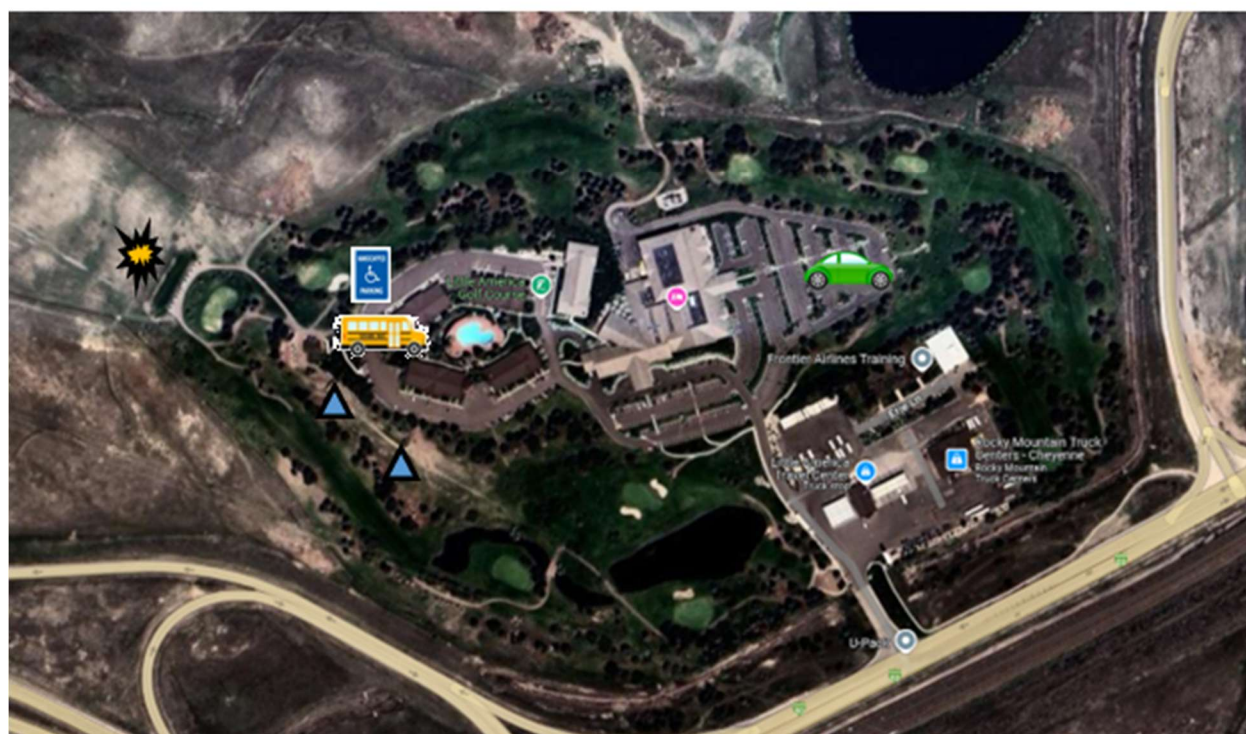

LITTLE AMERICA RACE LOCATION

Shuttle buses will run from Frontier Park to Little America
(plan 1/2 minimum to park and ride the shuttle)

Athlete drop off—no parking

Team camps

Limited spectator parking

Wheelchair handicap parking

Race Course